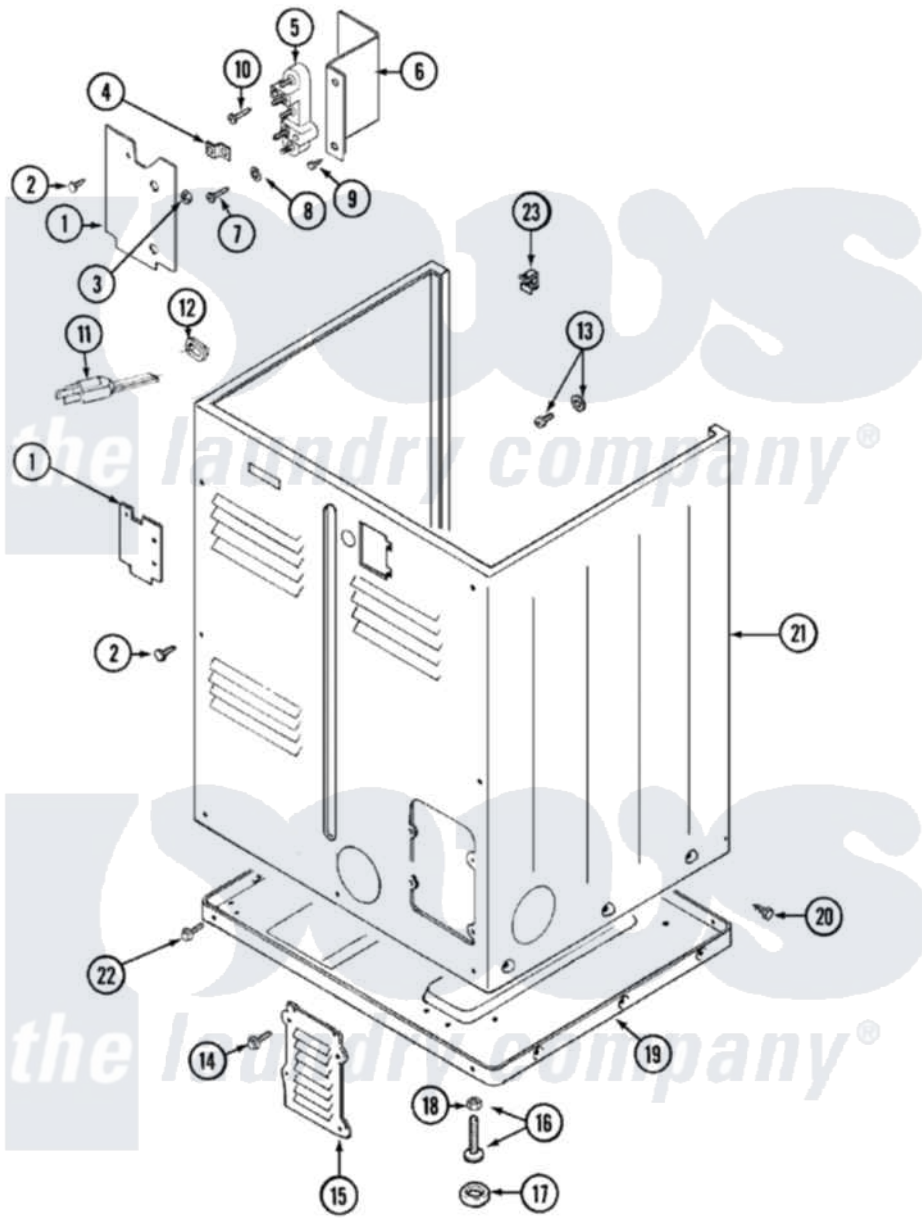

Maytag LDG8416AAM 02 - CABINET-REAR

Maytag [Residential Maytag LDG8416AAM Dryer Parts](#) Parts Diagram 02 - CABINET-REAR
 Click on the part number to view part

Item	Original Part Number	Replaced By	Status	Part Description
1	Y312905		Not Available	COVER, TERMINAL
2	Y313561			Screw---NA
11	33001246		Not Available	CORD, POWER
12	211881			Grommet, Cord Part Not Used-Gas Models Only
13	303846	22003781		Screw, Ground Strap
14	216423	3370225		Screw
15	Y312951		Not Available	ACCESS COVER, BACK
16	Y305086			Adjustable Leg And Nut
17	Y314137			Foot, Rubber
18	Y052740	62739		Nut, Lock
19	Y303361		Not Available	BASE ASSY. (UPPER & LOWER)
20	213007			Xfor Cabinet See Cabinet, Back
21	33001160		Not Available	CABINET (ALM)
22	Y313561			Screw---NA