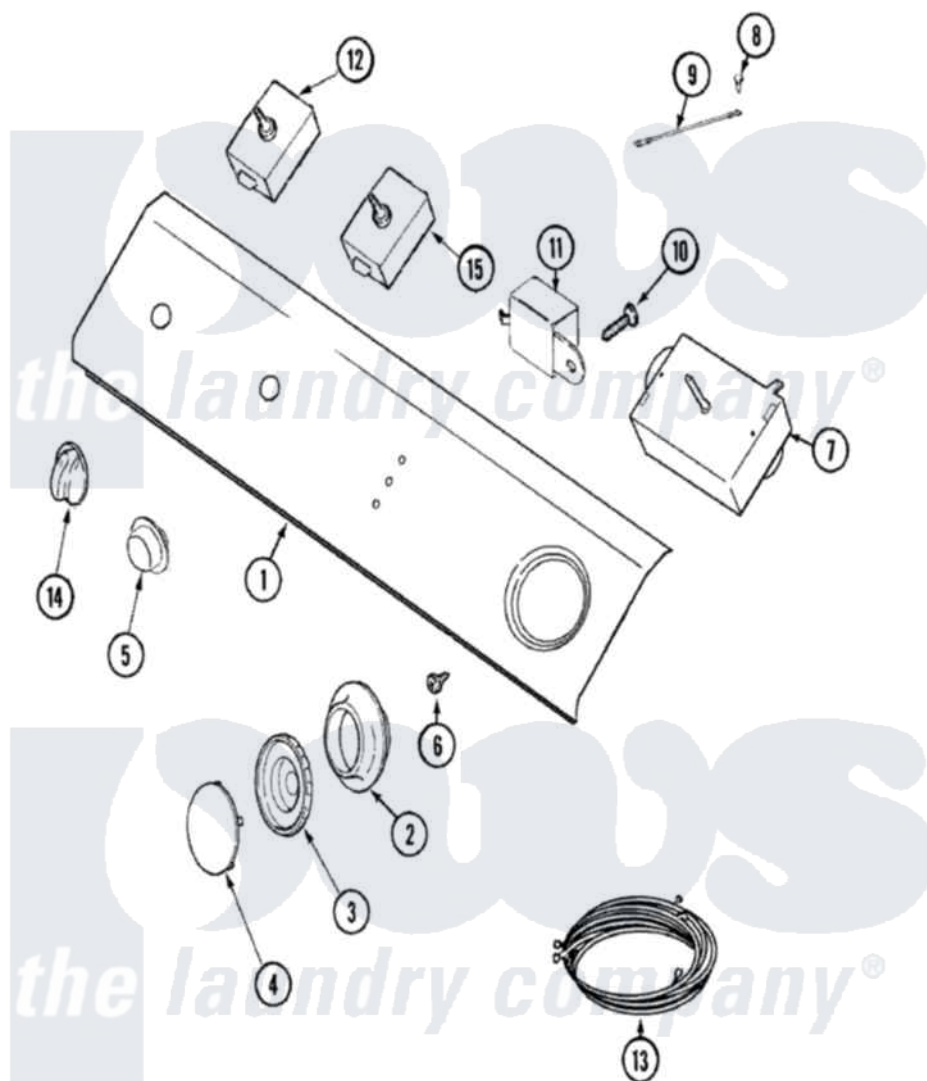

Maytag LDG8416AAM 03 - CONTROL PANEL

Maytag [Residential Maytag LDG8416AAM Dryer Parts](#) Parts Diagram 03 - CONTROL PANEL
 Click on the part number to view part

Item	Original Part Number	Replaced By	Status	Part Description
1	33001593		Not Available	PANEL, CONTROL (ALM)
"	22001662	8534058		Screw
2	33001622	33002346		Skirt, Timer Dial
3	22001659			Timer Knob - Grey
4	22001665			Insert, Timer Knob
5	33001620	33002435		Button, Push-To-Start
6	33001690	90767		Screw, 8A X 3/8 HeX Washer Head Tapping
7	33001632			Timer
8	210186	3370225		Screw
9	22001654			Wire, Ground
10	216423	3370225		Screw
11	33001623			Buzzer, Non-Adjustable
12	33001727	33001618		Switch- PU
13	33001670		Not Available	WIRE HARNESS, MAIN
14	22001667	22002589		Knob, Selector
15	33001643			Switch, Temperature