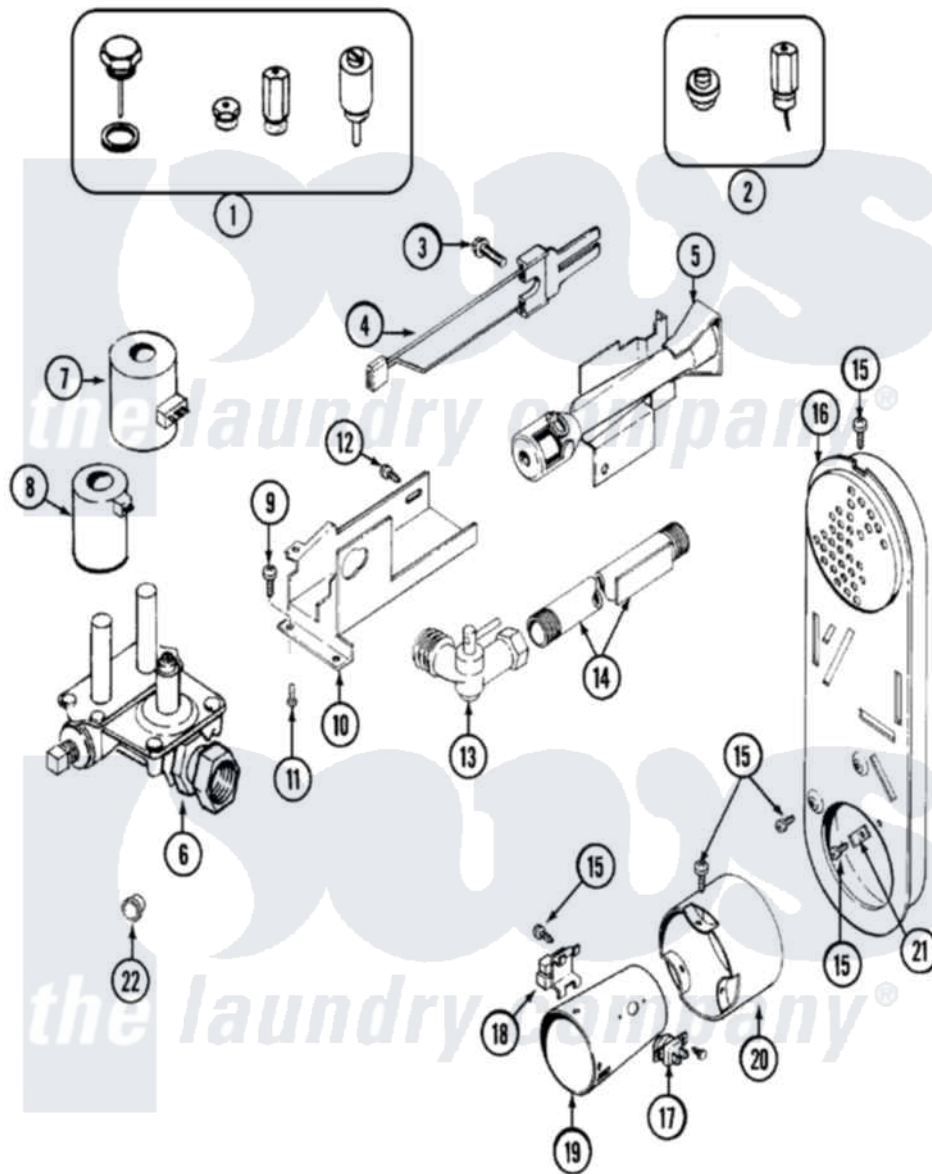

Maytag LDG8416AAM 06 - GAS VALVE

Maytag [Residential Maytag LDG8416AAM Dryer Parts](#) Parts Diagram 06 - GAS VALVE
 Click on the part number to view part

Item	Original Part Number	Replaced By	Status	Part Description
1	Y306195	MAL9000AAXX		LP Gas Con
2	306204	33002924		Gas Conv K
3	304971			Screw Note: Screw, Igniter
4	304970	4391996		Ignitor
5	33001247	33002793		Burner Assembly
6	306176			Valve, Gas
7	306106			Coil, Holding And Booster--W
8	306105	694540		Coil, 60 Hz
9	Y313561			Screw---NA
10	314566			Gas Control Bracket
11	Y313559			Screw
12	314568	Y313559		Screw
"	314082	90767		Screw, 8A X 3/8 HeX Washer Head Tapping
13	Y303349			Angle Shut-Off, Gas Valve
"	33001842	3406051		Elbow Union Assembly Pipe And Bracket Assembly

14	Y303383	33001735	Series 18 Not Needed Use Vavle
15	211294	90767	Screw, 8A X 3/8 HeX Washer Head Tapping
16	Y308504	Not Available	INLET DUCT ASSEMBLY
17	303395		Thermostat, Hi-Limit
18	Y303377	338906	Radiant, Sensor
19	Y308548		Combustion Cone Assembly
20	Y303841		Cone, Extension
21	Y312890		Retainer, Heater Chamber
22	33001693		Cap, Gas Pipe