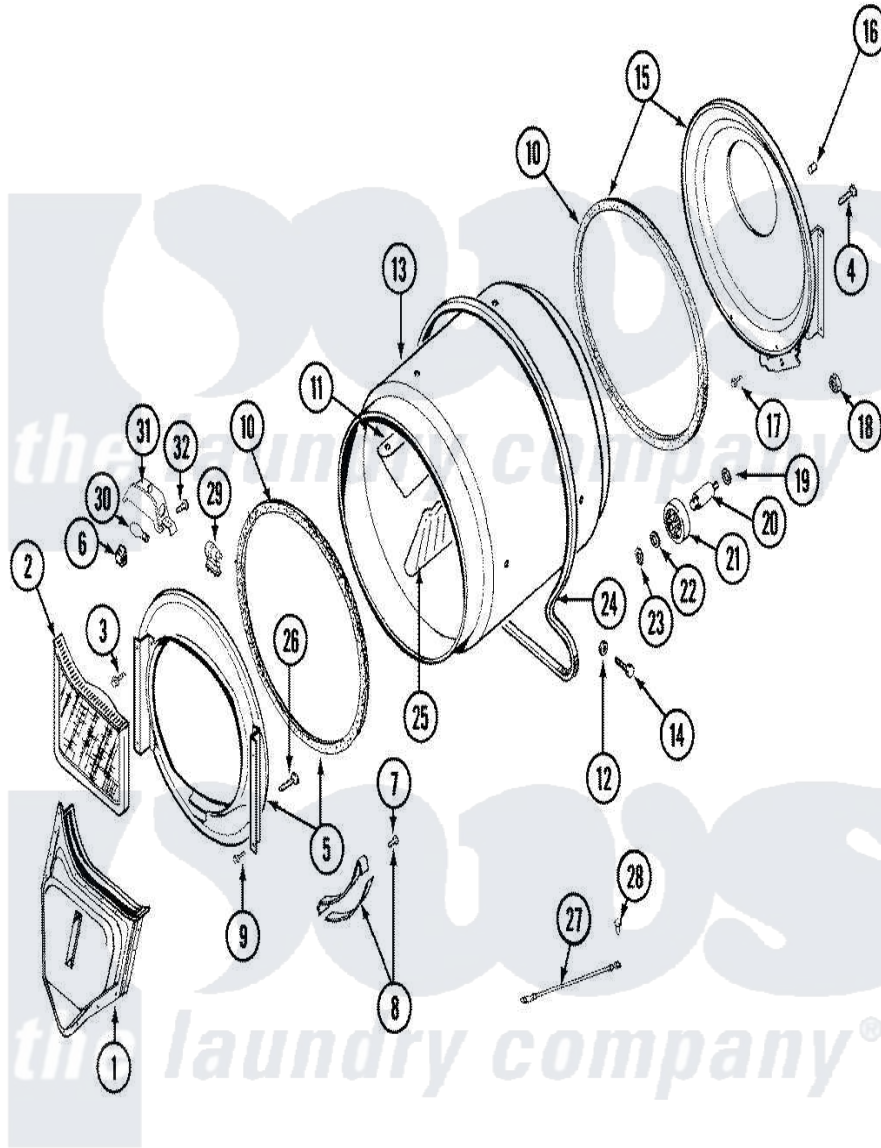

# Maytag LDG8416AAM 08 - TUMBLER

Maytag [Residential Maytag LDG8416AAM Dryer Parts](#) Parts Diagram 08 - TUMBLER  
 Click on the part number to view part

Item	Original Part Number	Replaced By	Status	Part Description
1	<a href="#">33001016</a>			Outlet Duct Assembly
2	33001171	<a href="#">33002970</a>		Lint Filte
3	313764		Not Available	SCREW
4	<a href="#">Y313561</a>			Screw----NA
5	<a href="#">33001421</a>			Front Assembly, Tumbler
6	<a href="#">Y310376</a>			Clip, Door Switch Harness
7	<a href="#">210720</a>			Rivet, Bearing To Tumbler Frmt
8	<a href="#">306508</a>			Tumbler Bearing Kit ---W
9	Y310632	<a href="#">1163839</a>		Screw
10	<a href="#">314820</a>			Seal, Tumbler
11	<a href="#">33001012</a>			Baffle
12	<a href="#">314158</a>			Washer, Baffle To Tumbler
13	33001108		Not Available	DRYER TUMBLER, W/O BAFFLES
14	<a href="#">Y310759</a>			Screw, Tumbler Baffles
15	<a href="#">33001178</a>			Back, Tumbler
16	313915	<a href="#">31-3915</a>		Tech Sheet

17	Y310632	<a href="#">1163839</a>	Screw
18	312538	<a href="#">33001443</a>	Nut, Hex
19	Y313347	<a href="#">312535</a>	Washer, Vault Mounting Brk.
20	Y312948	<a href="#">6-3129480</a>	Shaft- Tumbler
21	Y303373	<a href="#">12001541</a>	Drum Roller/Washer Assembly--W
22	<a href="#">312535</a>		Washer, Vault Mounting Brk.
23	410233	<a href="#">9703438</a>	Ring-Retrn
24	<a href="#">Y312959</a>		Poly "V" Belt For Tumbler
25	<a href="#">33001004</a>		Baffle, Tall
26	Y314110	<a href="#">33002917</a>	Screw, No.10-16
27	<a href="#">901220</a>		Ground Wire
28	910343	<a href="#">488234</a>	Screw 8-32 X 1/4
29	307097	<a href="#">33001496</a>	Lamp- Hold
30	Y307100	<a href="#">67001316</a>	Bulb, Light
31	314955	<a href="#">33001496</a>	Lamp- Hold
32	<a href="#">214872</a>		Palnut, End Cap Note: Nut, Lamp Holder