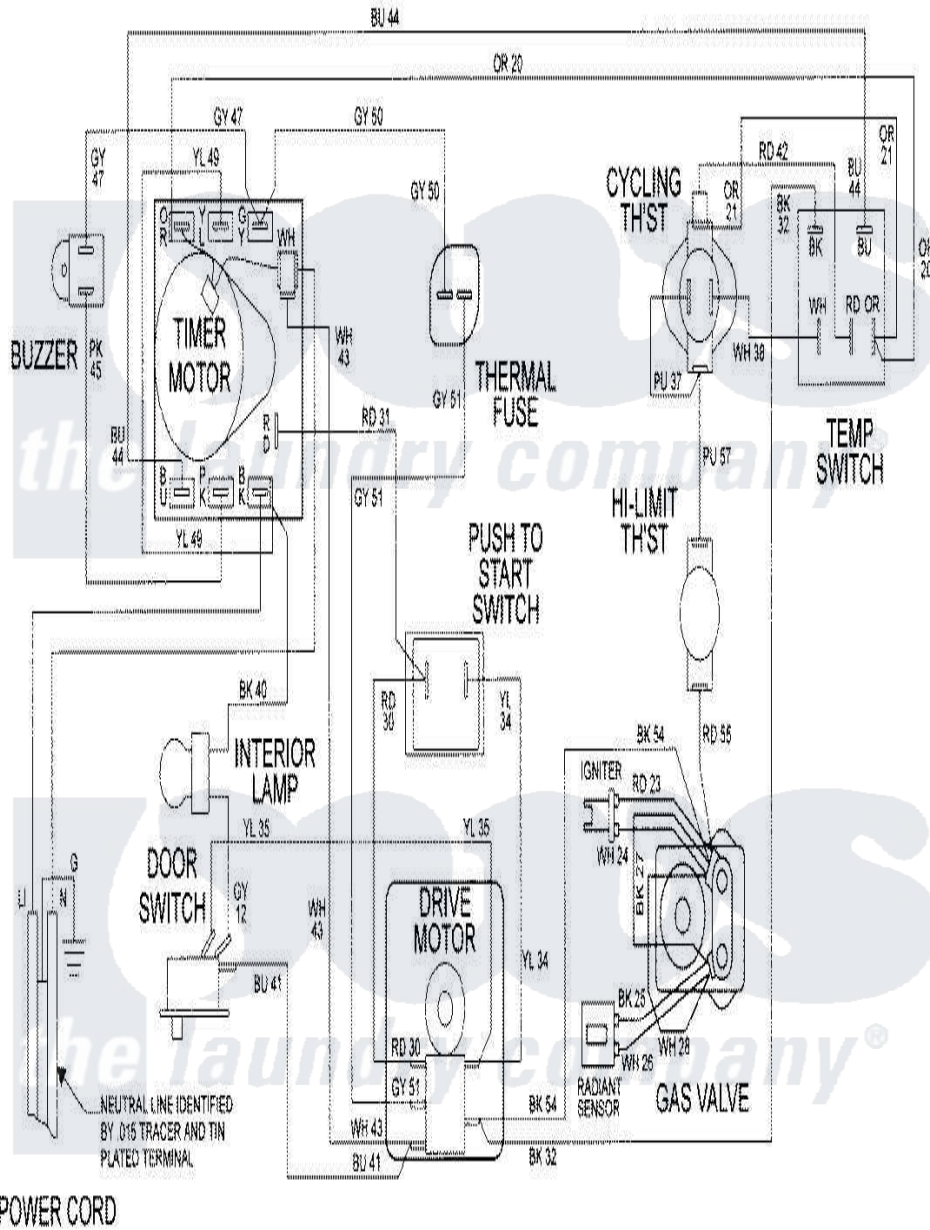

Maytag LDG8416AAM 09 - WIRING INFORMATION

POWER CORD

Maytag [Residential Maytag LDG8416AAM Dryer Parts](#) Parts Diagram 09 - WIRING INFORMATION
 Click on the part number to view part

Item	Original Part Number	Replaced By	Status	Part Description
NI	15001937		Not Available	WIRING INFORMATION