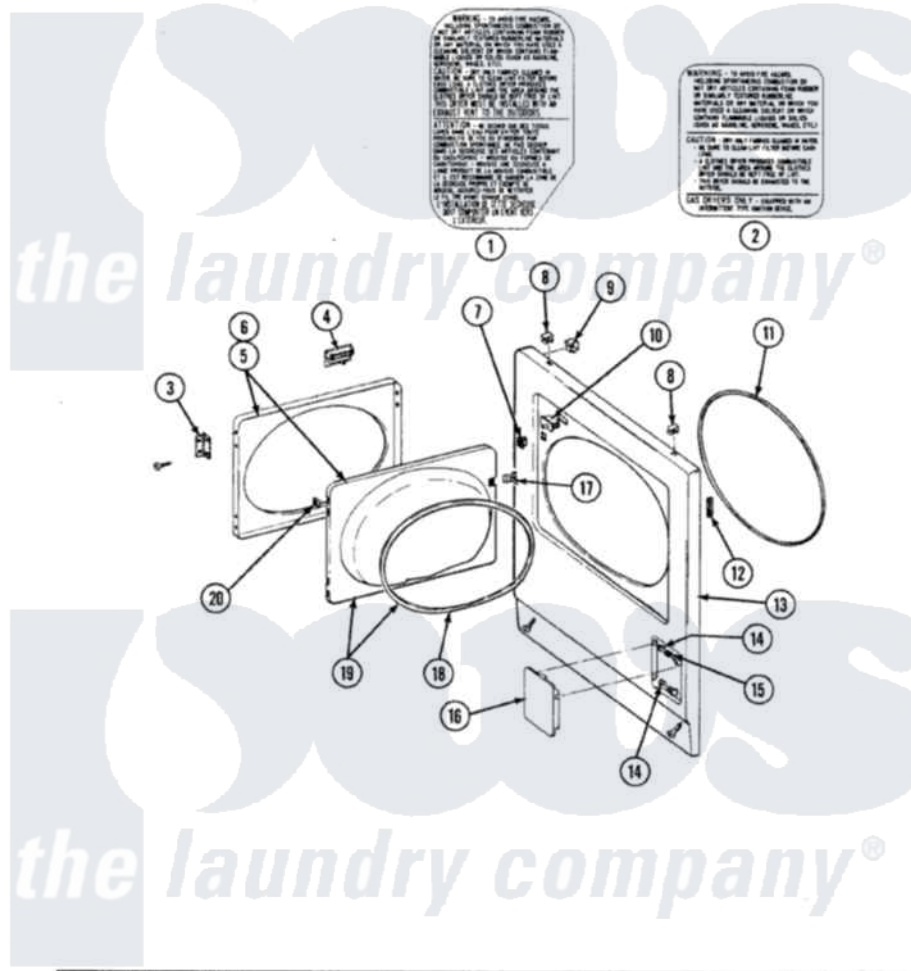

Maytag LDG8420 02 - FRONT PANEL & DOOR ASSEMBLY

SECTION: FRONT PANEL & DOOR ASSEMBLY
 MODEL: DE-DG MODELS

Issue Date: 8/92

Maytag [Residential Maytag LDG8420 Dryer Parts](#) Parts Diagram 02 - FRONT PANEL & DOOR ASSEMBLY
 Click on the part number to view part

Item	Original Part Number	Replaced By	Status	Part Description
1	314942			INSTRUCTION LABEL
2	314941		Not Available	LABEL, INSTRUCTION
3	Y314062			Screw, Door Hinge And Panel
"	307099	33001230		Hinge, Door
4	314972			Handle Door ALM
5	307111L	308061L		Door Assembly----NA
6	314966L		Not Available	DOOR PANEL ALMOND
7	306436			Door Latch Kit--W
8	212982	22001650		Fastener, Spring
9	Y310376			Clip, Door Switch Harness
10	Y305753	W10169313		Switch-Dor
11	314937			Seal, Front Panel
12	Y313907			Fastener, Twin
13	307998L			Front Panel----NA
14	312301		Not Available	BUSHING FOR ACCESS STUD
"	212949	22001866		Screw, Relay

15	312369		Sleeve, Access Panel Stud Part Not Used
16	302542L	Not Available	PART NOT USED. (DG ONLY)
17	314936	33001305	Strike, Door
"	314944	33001305	Strike, Door
18	314935	33001192	Seal, Door
19	307098	Not Available	DOOR, INNER (W/SEAL)
20	Y313910		Clip, Door Liner To Outer Panel