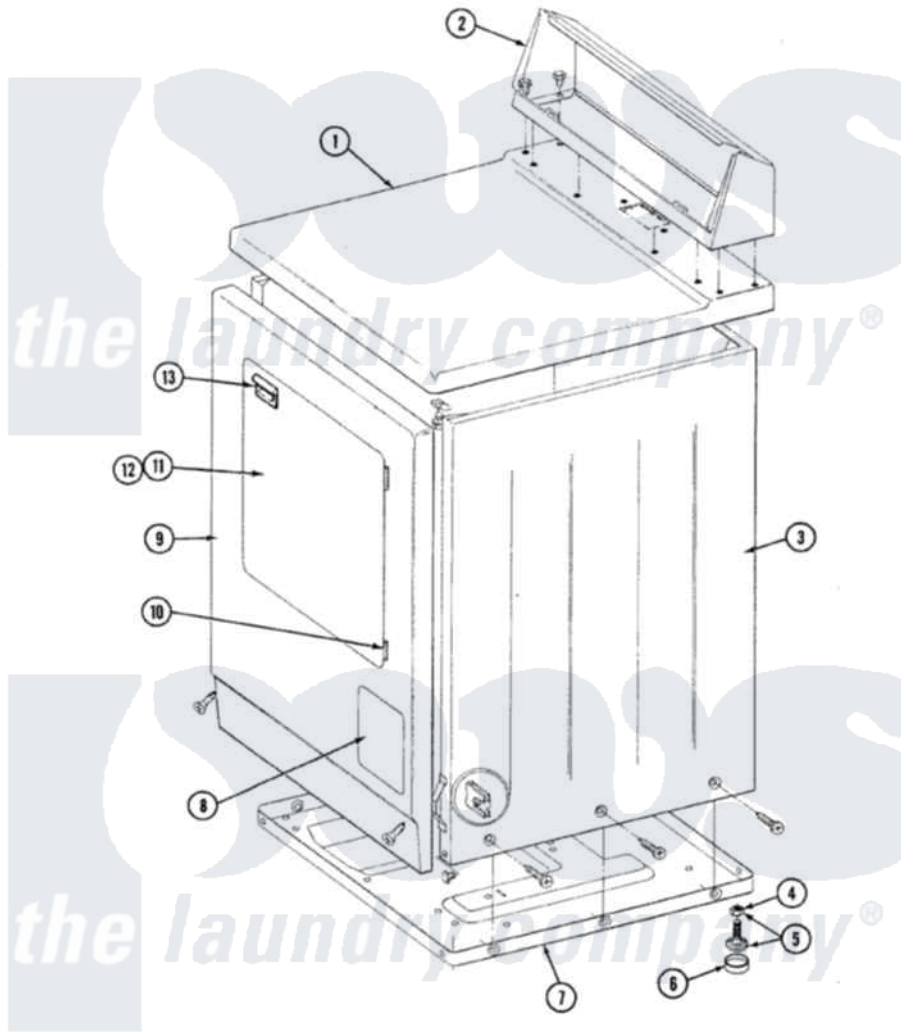

Maytag LDG8420 03 - FRONT VIEW

SECTION: FRONT VIEW
MODEL: DE-DG MODELS

Issue Date: 6/90

56

Maytag [Residential Maytag LDG8420 Dryer Parts](#) Parts Diagram 03 - FRONT VIEW
Click on the part number to view part

Item	Original Part Number	Replaced By	Status	Part Description
1	307104L			Top Cover Assembly
"	204445			Screw And Fastener Assembly
2	305193L			Console
"	Y313559			Screw
3	307124L		Not Available	CABINET ASSY ALMOND
"	Y310632	1163839		Screw
4	Y052740	62739		Nut, Lock
5	Y305086			Adjustable Leg And Nut
6	Y314137			Foot, Rubber
7	Y303361		Not Available	BASE ASSY. (UPPER & LOWER)
8	302542L		Not Available	PART NOT USED. (DG ONLY)
9	307998L			Front Panel---NA
10	307099	33001230		Hinge, Door
11	307111L	308061L		Door Assembly---NA
12	314966L		Not Available	DOOR PANEL ALMOND
13	314972			Handle Door ALM