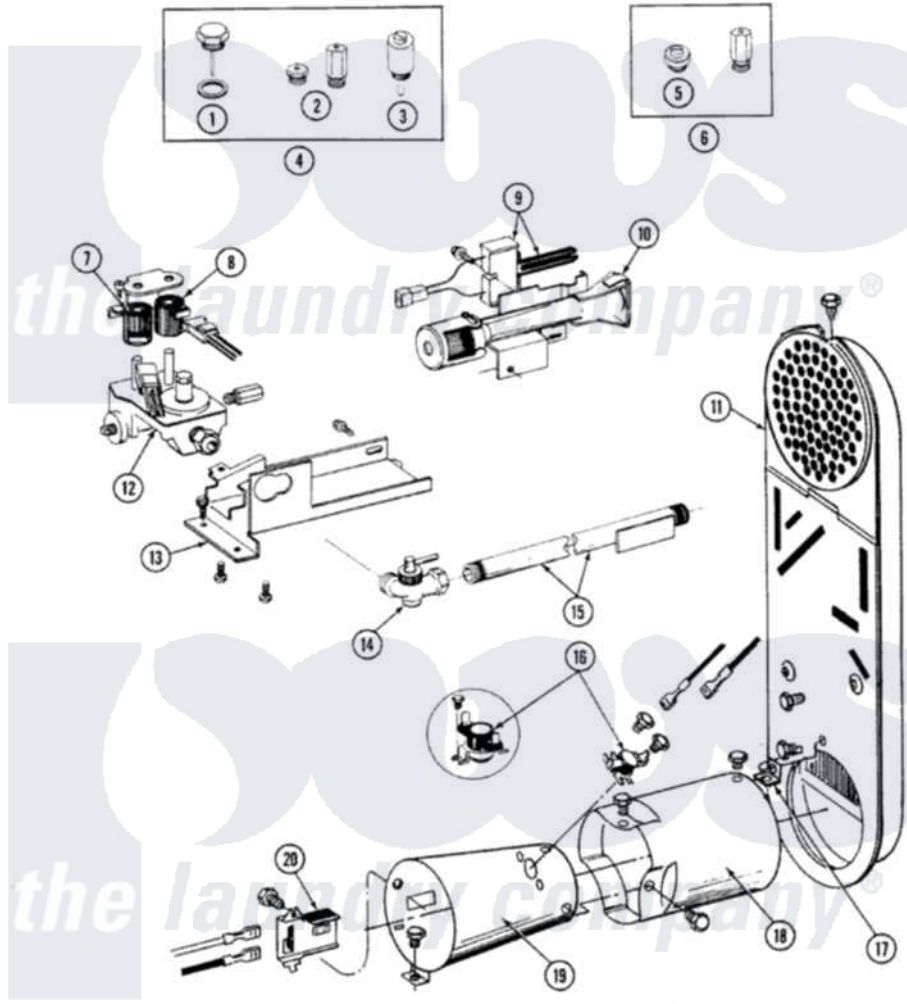

# Maytag LDG8420 04 - INLET DUCT, GAS VALVE & COMBUSTION CONE

SECTION: INLET DUCT, GAS VALVE & COMBUSTION CONE  
 MODEL: D6 MODELS

Issue Date: 6/90

48

Maytag Residential Maytag LDG8420 Dryer Parts Parts Diagram 04 - INLET DUCT, GAS VALVE & COMBUSTION CONE

Click on the part number to view part

Item	Original Part Number	Replaced By	Status	Part Description
1	<a href="#">302810</a>			Screw Assembly - Blue Block Ope
2	305861		Not Available	MAIN BURNER ORIFICE KIT-LPG
3	306184		Not Available	PLUG, BLOCKING (LPG REGULATOR)
4	Y306195	<a href="#">MAL9000AXX</a>		LP Gas Con
5	314602	<a href="#">694424</a>		Leak, Limiter
6	306204	<a href="#">33002924</a>		Gas Conv K
7	<a href="#">306106</a>			Coil, Holding And Booster-W
8	306105	<a href="#">694540</a>		Coil, 60 Hz
9	<a href="#">304971</a>			Screw Note: Screw, Igniter
"	304970	<a href="#">4391996</a>		Ignitor
10	Y310632	<a href="#">1163839</a>		Screw
"	304974	<a href="#">33002793</a>		Burner Assembly
11	<a href="#">307119</a>			Duct, Inlet Assembly
"	211204	<a href="#">00767</a>		Screw, 8A X 3/8 HeX Washer