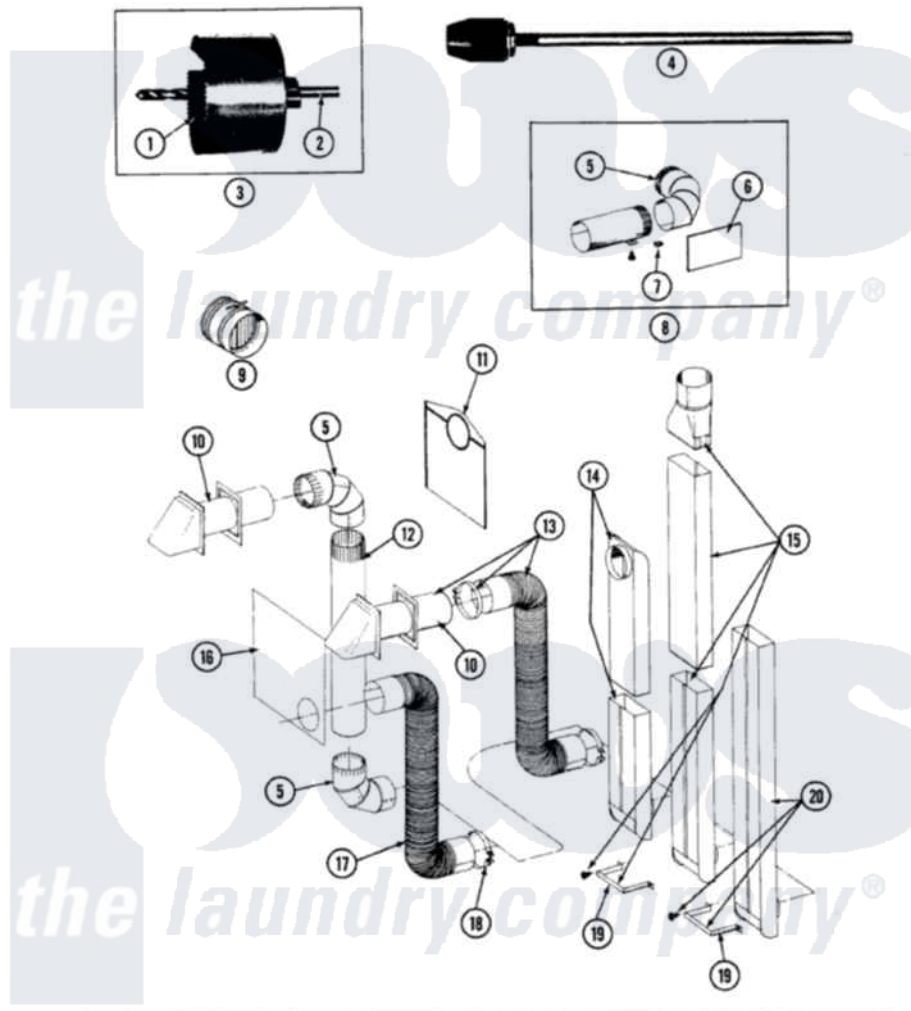

# Maytag LDG8420 05 - INSTALLATION ACCESSORIES

SECTION: INSTALLATION ACCESSORIES  
 MODEL: ALL MODELS

Issue Date: 6/90

54

Maytag Residential Maytag LDG8420 Dryer Parts Parts Diagram 05 - INSTALLATION ACCESSORIES  
 Click on the part number to view part

Item	Original Part Number	Replaced By	Status	Part Description
1	038179		Not Available	BLADE, SAW
2	038180		Not Available	REPLACEMENT DRILL
3	038766		Not Available	HOLE SAW W/DRILL BIT
4	<a href="#">038767</a>			Extension Chuck, Drill
5	<a href="#">Y059131</a>			Elbow, Venting
6	<a href="#">312302</a>			Insulation, Exhaust Duct Kit
7	<a href="#">213323</a>			Fastener, Exhaust Duct Kit
8	<a href="#">Y304652</a>			Exhaust Duct Kit
"	211294	<a href="#">90767</a>		Screw, 8A X 3/8 HeX Washer Head Tapping
9	059146		Not Available	DAMPER, BACK DRAFT
10	Y059129	<a href="#">4396007RW</a>		Vent Hood
11	311353		Not Available	BAG, LINT (DACRON)
12	<a href="#">Y059130</a>			Pipe, Venting
13	<a href="#">Y059143</a>			Flexible Vent Kit
14	<a href="#">Y059135</a>			Vent Duct Assembly
15	059144		Not Available	RECTANGULAR VENT KIT

16	Y059134		PLATE, ALUM. WINDOW (15``X20``)
17	Y304353	<a href="#">4396010RP</a>	6ft Scvent
18	<a href="#">Y304630</a>		Clamp, Flexible Duct
19	<a href="#">313272</a>		Bracket, Exhaust Deflector
"	211294	<a href="#">90767</a>	Screw, 8A X 3/8 HeX Washer Head Tapping
20	303736	Not Available	EXHAUST DEFLECTOR KIT