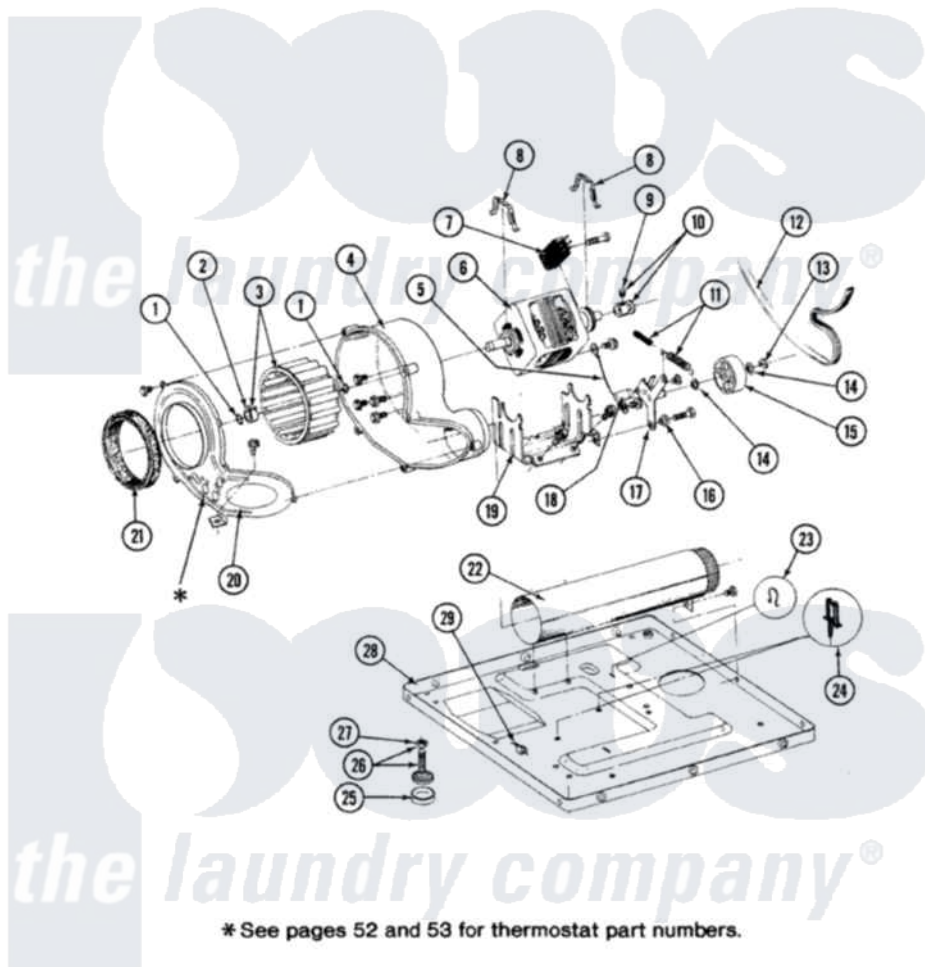

Maytag LDG8420 07 - MOTOR, BLOWER, BASE FRAME & THERMOSTATS

SECTION: MOTOR, BLOWER, BASE FRAME & THERMOSTATS
 MODEL: DG-DE MODELS

Issue Date: 6/90

50

Maytag [Residential Maytag LDG8420 Dryer Parts](#) Parts Diagram 07 - MOTOR, BLOWER, BASE FRAME & THERMOSTATS

[Click on the part number to view part](#)

Item	Original Part Number	Replaced By	Status	Part Description
1	410233	9703438		Ring-Retrn
2	312967			Clamp, Blower Housing
3	Y303836			Blower Wheel Assembly And Clamp
4	Y310632	1163839		Screw
"	Y312893			Housing, Blower
5	901220			Ground Wire
"	211294	90767		Screw, 8A X 3/8 HeX Washer Head Tapping
"	910343	488234		Screw 8-32 X 1/4
6	Y303358	W10410999		Motor-Drve
7	306207		Not Available	(PROD. No.303358-8 & No.303358-9)
"	Y303877		Not Available	SWITCH, MOTOR EXTERNAL START No.303358-2, No.303358-4, 303358-7
"	Y303879			Switch, Motor External Start

8	Y015825		Clip, Motor To Motor Support
9	Y053241		Set Screw, Motor Pulley
10	Y305185	6-3051850	Pulley- MO
11	Y303945		IDLER SPRING ASSY. W/PLUG
12	Y312959		Poly "V" Belt For Tumbler
13	312958	354987	Ring, Retaining
14	Y312527		Washer, Idler Shaft
15	Y303705	6-3037050	Pulley- ID
16	Y312894	315772	Sleeve, Idler Arm
17	Y014874		Screw, Idler Arm And Sleeve
"	Y303363	6-3033630	Idler Arm
"	Y312961	W10116751	Screw
18	Y313582	W10116756	Spacer
19	Y313561		Screw----NA
"	312897	Not Available	SUPPORT, MOTOR
20	314846		Cover, Blower Housing
"	Y313561		Screw----NA
"	Y312961	W10116751	Screw
21	Y312901		Seal, Housing Cover
22	Y303442		EXHAUST DUCT ASSEMBLY
"	Y310632	1163839	Screw
23	410490		Spring, Retainer Wire Harness
24	Y313262	W10116752	Retainer-
25	Y314137		Foot, Rubber
26	Y305086		Adjustable Leg And Nut
27	Y052740	62739	Nut, Lock
28	Y303361	Not Available	BASE ASSY. (UPPER & LOWER)
29	Y310376		Clip, Door Switch Harness