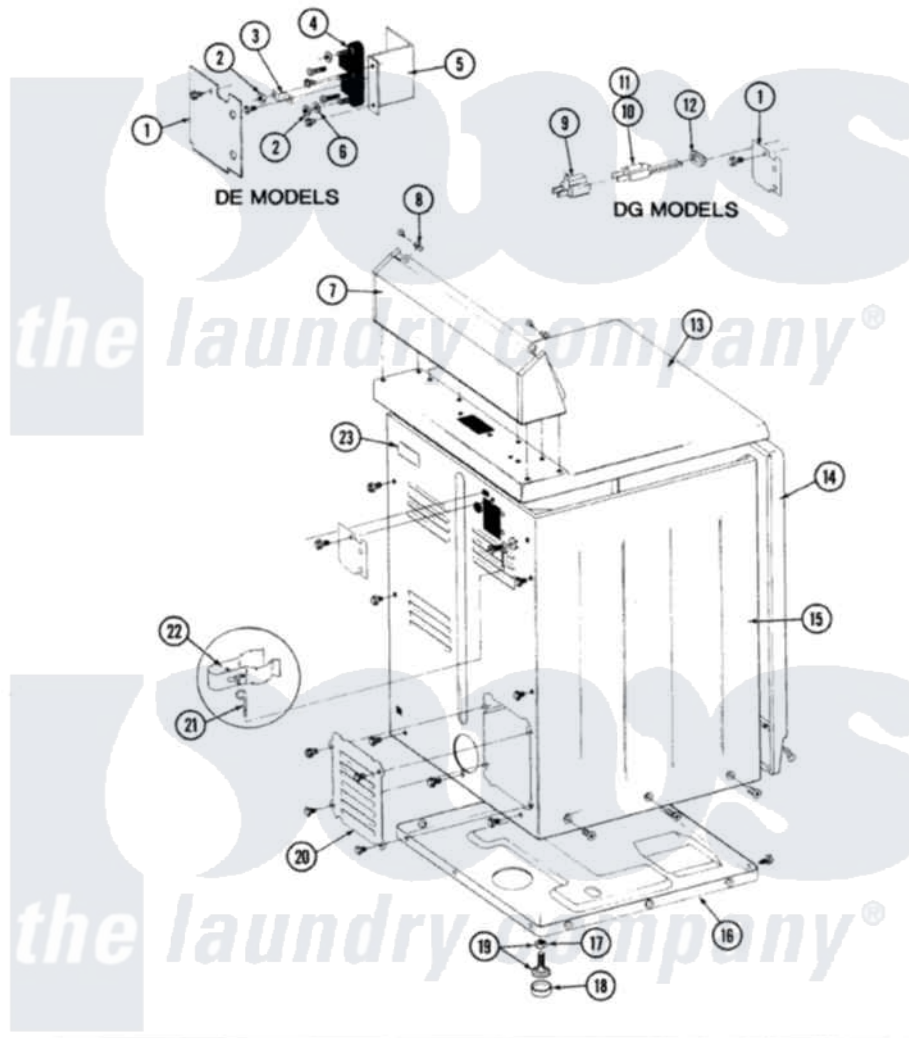

Maytag LDG8420 08 - REAR VIEW

SECTION: REAR VIEW
MODEL: DE-DG MODELS

Issue Date: 6/90

38

Maytag Residential Maytag LDG8420 Dryer Parts Parts Diagram 08 - REAR VIEW
Click on the part number to view part

Item	Original Part Number	Replaced By	Status	Part Description
1	Y312905		Not Available	COVER, TERMINAL
7	305193L			Console
8	215075			Fastener, Control Panel To Console
9	Y201808			Converter
10	302521		Not Available	CORD, POWER PART NOT USED-GAS MODELS ONLY
12	211881			Grommet, Cord Part Not Used-Gas Models Only
13	307104L			Top Cover Assembly
14	307998L			Front Panel---NA
15	Y313561			Screw---NA
"	Y310632	1163839		Screw
"	307124L		Not Available	CABINET ASSY ALMOND
16	Y303361		Not Available	BASE ASSY. (UPPER & LOWER)
17	Y052740	62739		Nut, Lock
18	Y314137			Foot, Rubber

19	Y305086		Adjustable Leg And Nut
20	Y312951	Not Available	ACCESS COVER, BACK
"	211294	90767	Screw, 8A X 3/8 HeX Washer Head Tapping
"	Y313559		Screw
21	311155		Ground Wire And Clamp
22	313122		Screw - Baffle To Tumbler
"	301548		Clamp, Ground Wire
23	214519		LABEL, ELECTRICAL INSTR. PART NOT USED-GAS MODELS ONLY