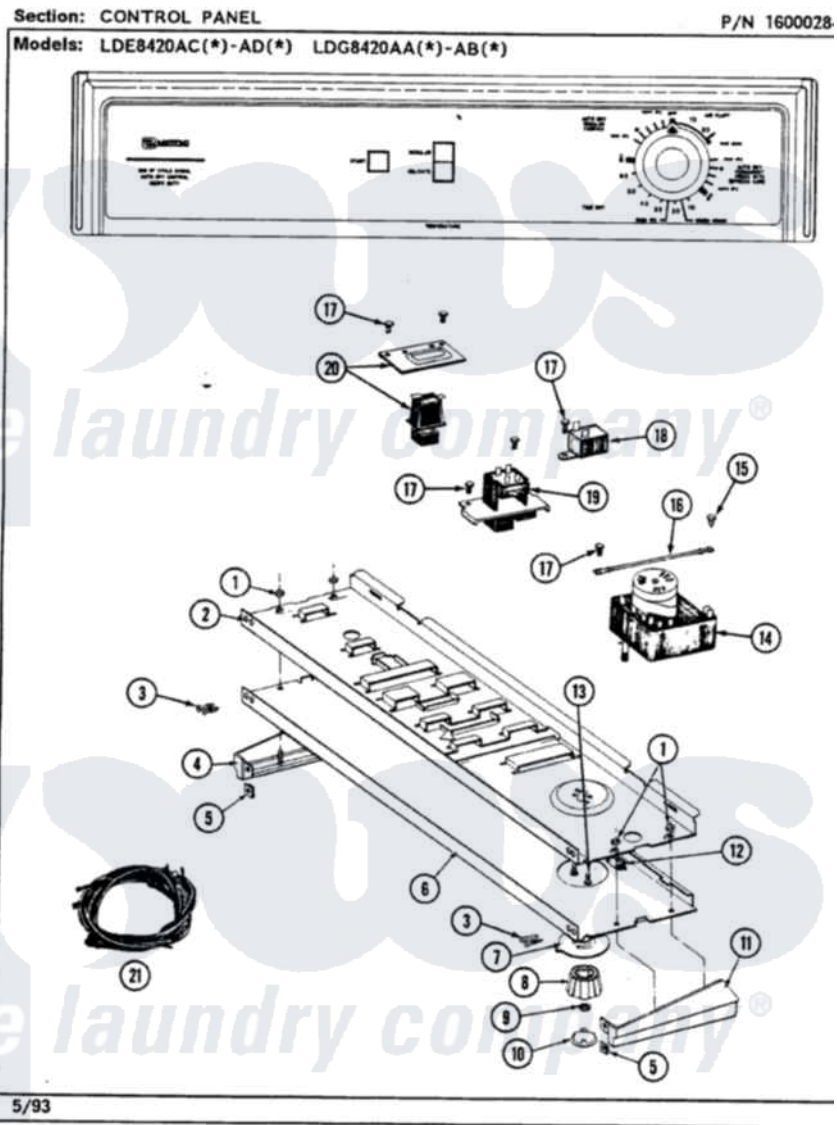

Maytag LDG8420AAL 03 - CONTROL PANEL

Maytag Residential Maytag LDG8420AAL Dryer Parts Parts Diagram 03 - CONTROL PANEL
 Click on the part number to view part

Item	Original Part Number	Replaced By	Status	Part Description
1	214872			Palnut, End Cap Note: Nut, Lamp Holder
2	314184			Back Up Plate
3	210932			Screw, No.8 X 9/16 Ctsk Note: Screw, Inlet Duct
4	207215		Not Available	END CAP LH
5	214894			Fastener, End Cap
6	307906		Not Available	CONTROL PANEL
7	315042			Dial Skirt
8	315041			Knob, Timer
9	312273			Nut, Control Knob
10	314723	W10133501		Cap, Knob
11	207216		Not Available	END CAP RH
12	214897			Pad, Control Panel
13	315317	488234		Screw 8-32 X 1/4
14	Y308254			Timer
15	211204	00767		Screw, 8A X 3/8 HeX Washer

15	211294	30707	Head Tapping
16	204807		Ground Wire, Supp. Plte To Top Cover
17	211168	W10139210	Screw, 8-18 X 5/16
18	305205	694419	Mini-Buzzer
19	207365		2 Button Switch
20	307305		Switch Push To Start
21	308496	Not Available	HARNES, WIRE
"	307293	Not Available	WIRE HARNES
22	16000327	Not Available	GUIDE, QUICK REF. - MAYTAG
"	315078	Not Available	MANUAL, USE & CARE