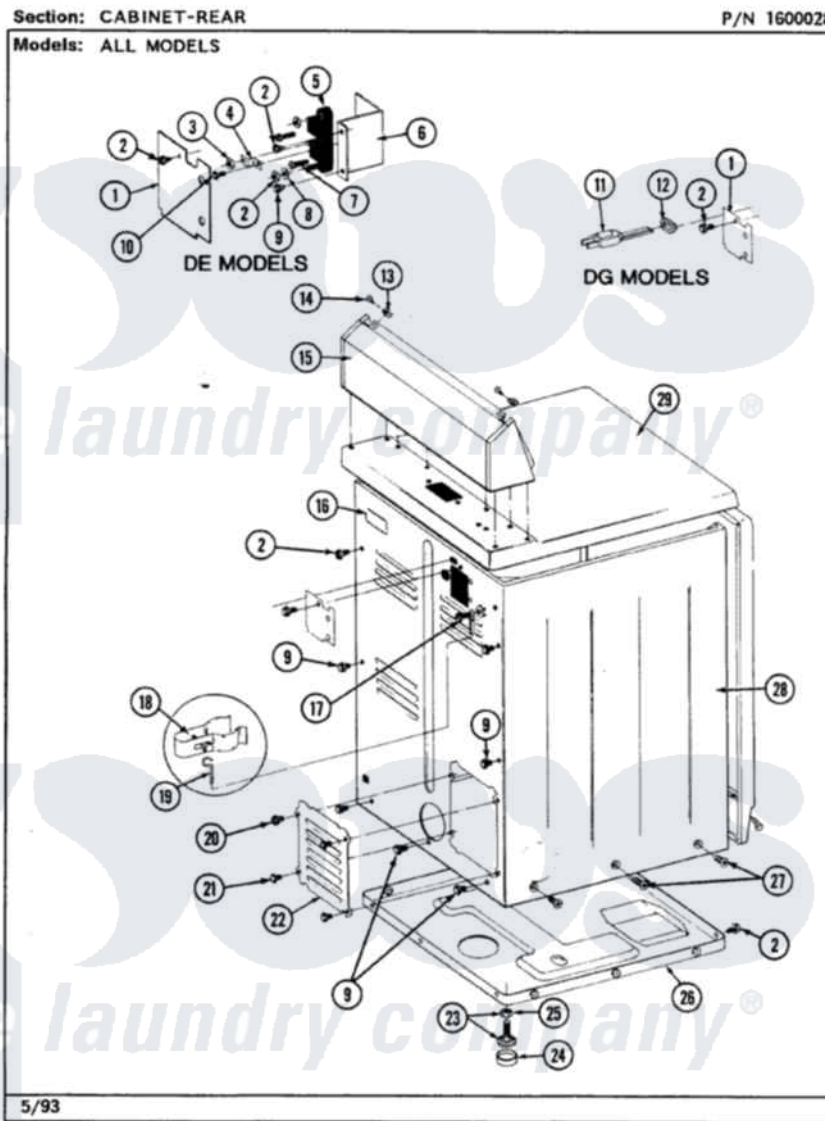

Maytag LDG8420AAW 02 - CABINET-REAR

Maytag [Residential Maytag LDG8420AAW Dryer Parts](#) Parts Diagram 02 - CABINET-REAR
Click on the part number to view part

Item	Original Part Number	Replaced By	Status	Part Description
1	Y312905		Not Available	COVER, TERMINAL
2	Y313561			Screw----NA
3	311484	112432		Nut
4	Y312184			Strap, Grounding
5	400008			Block, Terminal
6	Y312904			Bracket, Terminal Block
7	Y312209	W10001200		Screw
8	Y311270			Washer, Terminal Block
9	Y310632	1163839		Screw
10	Y311423	489483		Screw 10-32 X 1/2
11	302521		Not Available	CORD, POWER PART NOT USED-GAS MODELS ONLY
12	211881			Grommet, Cord Part Not Used-Gas Models Only
13	215075			Fastener, Control Panel To Console
14	210932			Screw, No.8 X 9/16 Ctsk Note: Screw, Inlet Duct

15	Y305193		Console
16	214519		LABEL, ELECTRICAL INSTR. PART NOT USED-GAS MODELS ONLY
17	303846	22003781	Screw, Ground Strap
18	301548		Clamp, Ground Wire
19	311155		Ground Wire And Clamp
20	Y313559		Screw
21	211294	90767	Screw, 8A X 3/8 HeX Washer Head Tapping
22	Y312951	Not Available	ACCESS COVER, BACK
23	Y305086		Adjustable Leg And Nut
24	Y314137		Foot, Rubber
25	Y052740	62739	Nut, Lock
26	Y303361	Not Available	BASE ASSY. (UPPER & LOWER)
27	213077	Not Available	CAP FOR TIMER KNOB
28	307124		Cabinet
29	307104		Top Cover Assembly