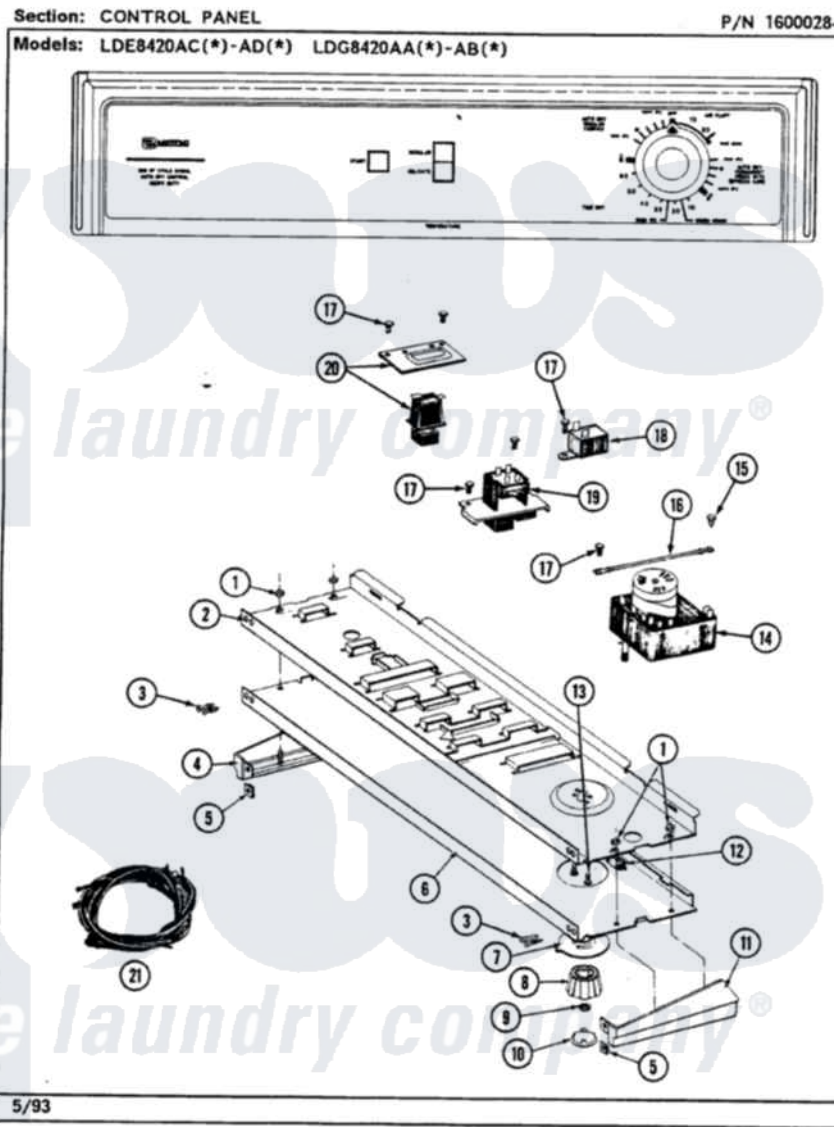

Maytag LDG8420AAW 03 - CONTROL PANEL

Maytag Residential Maytag LDG8420AAW Dryer Parts Parts Diagram 03 - CONTROL PANEL
 Click on the part number to view part

Item	Original Part Number	Replaced By	Status	Part Description
1	214872			Palnut, End Cap Note: Nut, Lamp Holder
2	314184			Back Up Plate
3	210932			Screw, No.8 X 9/16 Ctsk Note: Screw, Inlet Duct
4	207215		Not Available	END CAP LH
5	214894			Fastener, End Cap
6	307906		Not Available	CONTROL PANEL
7	315042			Dial Skirt
8	315041			Knob, Timer
9	312273			Nut, Control Knob
10	314723	W10133501		Cap, Knob
11	207216		Not Available	END CAP RH
12	214897			Pad, Control Panel
13	315317	488234		Screw 8-32 X 1/4
14	Y308254			Timer
15	211204	00767		Screw, 8A X 3/8 HeX Washer

15	211294	30707	Head Tapping
16	204807		Ground Wire, Supp. Plte To Top Cover
17	211168	W10139210	Screw, 8-18 X 5/16
18	305205	694419	Mini-Buzzer
19	207365		2 Button Switch
20	307305		Switch Push To Start
21	308496	Not Available	HARNES, WIRE
"	307293	Not Available	WIRE HARNES
22	16000327	Not Available	GUIDE, QUICK REF. - MAYTAG
"	315078	Not Available	MANUAL, USE & CARE