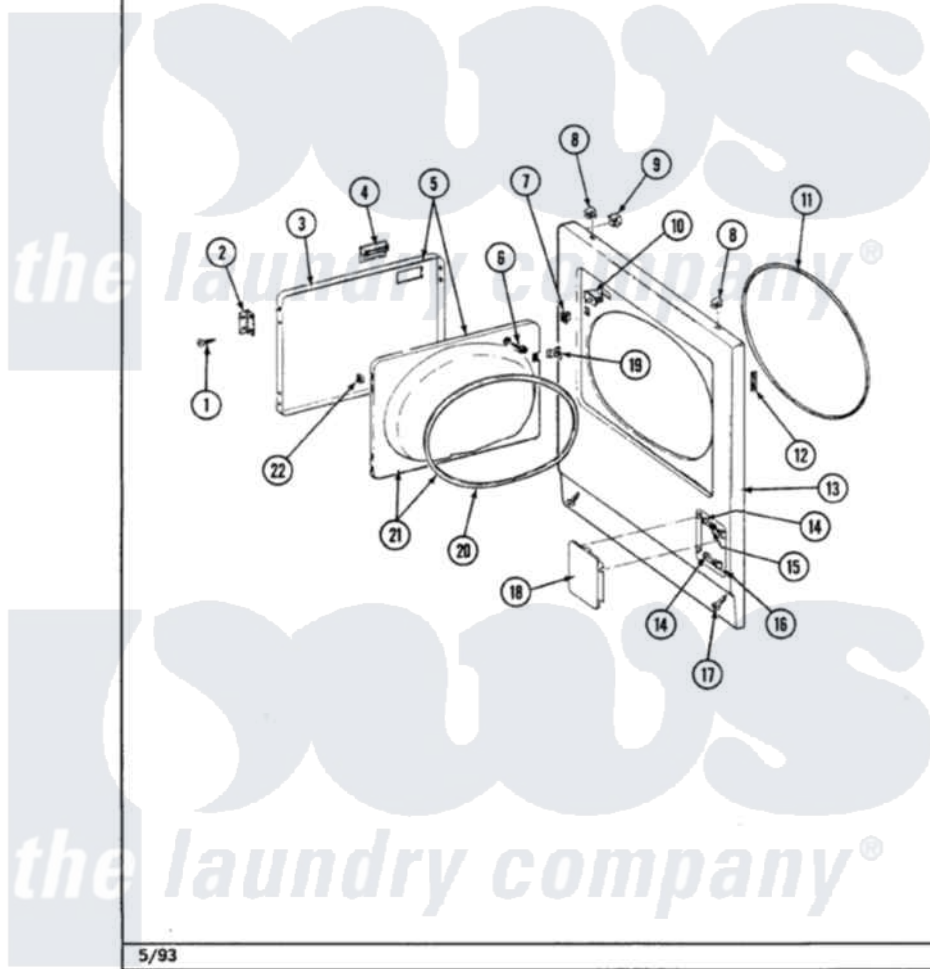

Maytag LDG8420AAW 04 - DOOR

Section: DOOR

P/N 1600028

Models: ALL MODELS

Maytag Residential Maytag LDG8420AAW Dryer Parts Parts Diagram 04 - DOOR

Click on the part number to view part

Item	Original Part Number	Replaced By	Status	Part Description
1	Y314062			Screw, Door Hinge And Panel
2	307099	33001230		Hinge, Door
3	314966			Panel, Outer
4	314946			Handle White
5	Y307111		Not Available	DOOR ASSY. COMPLETE (WHT)
6	312960	489355		Screw, 8 X 1/2
7	306436			Door Latch Kit-W
8	212982	22001650		Fastener, Spring
9	Y310376			Clip, Door Switch Harness
10	Y305753	W10169313		Switch-Dor
11	314937			Seal, Front Panel
12	Y313907			Fastener, Twin
13	Y307998			Front Panel
"	308000			Panel, Front
14	312301		Not Available	BUSHING FOR ACCESS STUD

15	312369		Sleeve, Access Panel Stud Part Not Used
16	212949	22001866	Screw, Relay
17	204439		Screw And Fstner Assembly
18	302542		Not Available PART NOT USED. (DG ONLY)
19	314936	33001305	Strike, Door
20	314935	33001192	Seal, Door
21	307098		Not Available DOOR, INNER (W/SEAL)
22	315441		Not Available LABEL, INSTRUCTION CANADA
"	Y313910		Clip, Door Liner To Outer Panel
"	314941		Not Available LABEL, INSTRUCTION