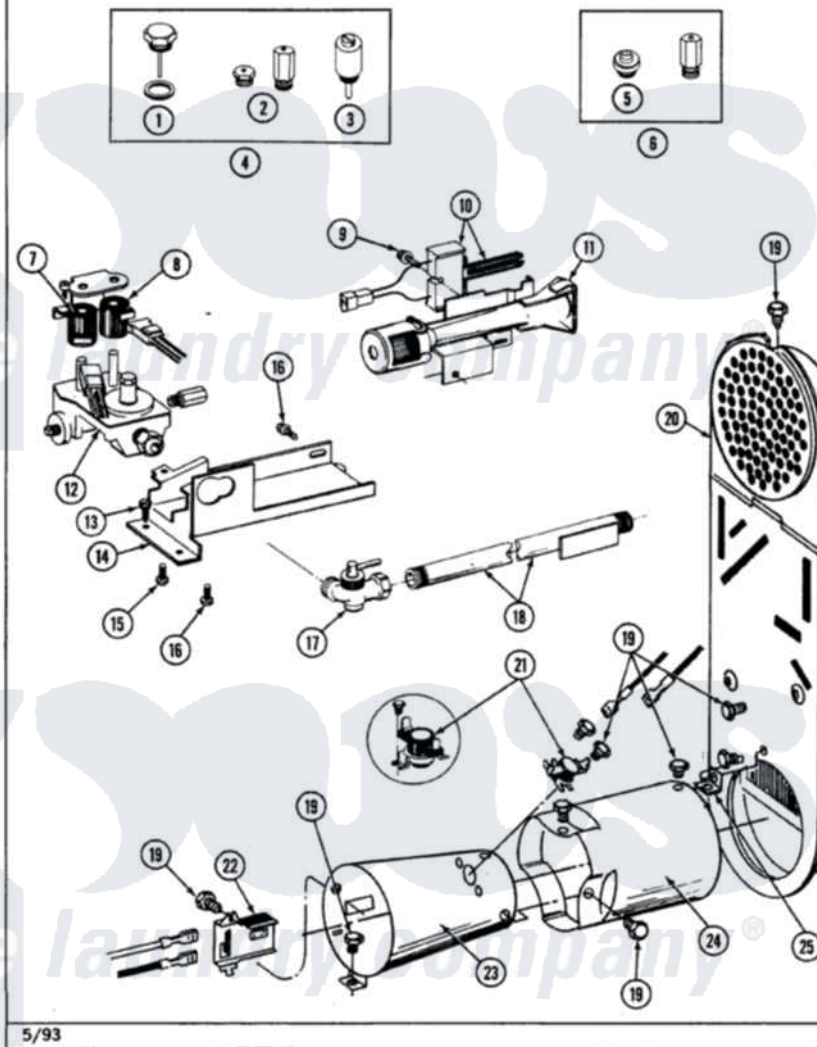

Maytag LDG8420AAW 05 - GAS VALVE

Section: GAS VALVE

P/N 160002E

Models: ALL LDG MODELS

5/93

Maytag [Residential Maytag LDG8420AAW Dryer Parts](#) Parts Diagram 05 - GAS VALVE

[Click on the part number to view part](#)

Item	Original Part Number	Replaced By	Status	Part Description
1	302810			Screw Assembly - Blue Block Ope
2	305861		Not Available	MAIN BURNER ORIFICE KIT-LPG
3	306184		Not Available	PLUG, BLOCKING (LPG REGULATOR)
4	Y306195	MAL9000AXX		LP Gas Con
5	314602	694424		Leak, Limiter
6	306204	33002924		Gas Conv K
7	306106			Coil, Holding And Booster-W
8	306105	694540		Coil, 60 Hz
9	304971			Screw Note: Screw, Igniter
10	304970	4391996		Ignitor
11	304974	33002793		Burner Assembly
12	306176			Valve, Gas
13	Y313561			Screw---NA
14	314566			Gas Control Bracket

15	314082	90767	Screw, 8A X 3/8 HeX Washer Head Tapping
16	Y313559		Screw
17	Y303349		Angle Shut-Off, Gas Valve
18	Y303383	33001735	Pipe And Bracket Assembly Series 18 Not Needed Use Vavle
19	211294	90767	Screw, 8A X 3/8 HeX Washer Head Tapping
20	Y308504	Not Available	INLET DUCT ASSEMBLY
"	307119		Duct, Inlet Assembly
21	303395		Thermostat, Hi-Limit
22	Y303377	338906	Radiant, Sensor
23	Y308548		Combustion Cone Assembly
"	Y303368		Cone, Combustion
24	Y303841		Cone, Extension
25	Y312890		Retainer, Heater Chamber