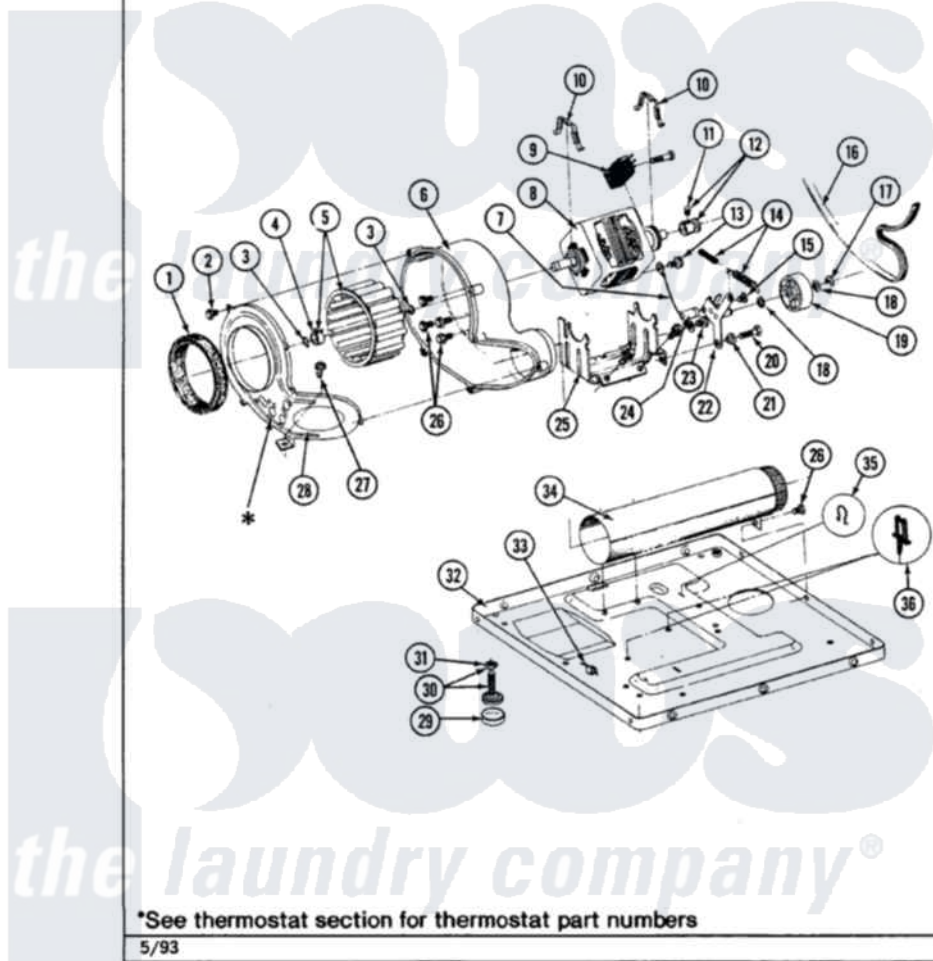

Maytag LDG8420AAW 06 - MOTOR DRIVE

Section: MOTOR DRIVE

P/N 1600028

Models: ALL MODELS

Maytag [Residential Maytag LDG8420AAW Dryer Parts](#) Parts Diagram 06 - MOTOR DRIVE

[Click on the part number to view part](#)

Item	Original Part Number	Replaced By	Status	Part Description
1	Y312901			Seal, Housing Cover
2	Y312961	W10116751		Screw
3	410233	9703438		Ring-Retrn
4	312967			Clamp, Blower Housing
5	Y303836			Blower Wheel Assembly And Clamp
6	Y312893			Housing, Blower
7	901220			Ground Wire
8	Y303358	W10410999		Motor-Drive
9	306207		Not Available	(PROD. No.303358-8 & No.303358-9)
"	Y303877		Not Available	SWITCH, MOTOR EXTERNAL START No.303358-2, No.303358-4, 303358-7
"	Y303879			Switch, Motor External Start
10	Y015825			Clip, Motor To Motor Support
11	Y053241			Set Screw, Motor Pulley
12	Y305185	6-3051850		Pulley- MO

13	910343	488234	Screw 8-32 X 1/4
14	Y303945		IDLER SPRING ASSY. W/PLUG
15	Y312961	W10116751	Screw
16	Y312959		Poly "V" Belt For Tumbler
17	312958	354987	Ring, Retaining
18	Y312527		Washer, Idler Shaft
19	Y303705	6-3037050	Pulley- ID
20	Y014874		Screw, Idler Arm And Sleeve
21	Y312894	315772	Sleeve, Idler Arm
22	Y303363	6-3033630	Idler Arm
23	211294	90767	Screw, 8A X 3/8 HeX Washer Head Tapping
24	Y313582	W10116756	Spacer
25	312897		Not Available
26	Y310632	1163839	SUPPORT, MOTOR
27	Y313561		Screw----NA
28	314846		Cover, Blower Housing
"	314778		Not Available
29	Y314137		COVER, BLOWER HOUSING
30	Y305086		Foot, Rubber
31	Y052740	62739	Adjustable Leg And Nut
32	Y303361		Not Available
33	Y310376		Nut, Lock
34	Y303442		BASE ASSY. (UPPER & LOWER)
35	410490		Clip, Door Switch Harness
36	Y313262	W10116752	EXHAUST DUCT ASSEMBLY
			Spring, Retainer Wire Harness
			Retainer-