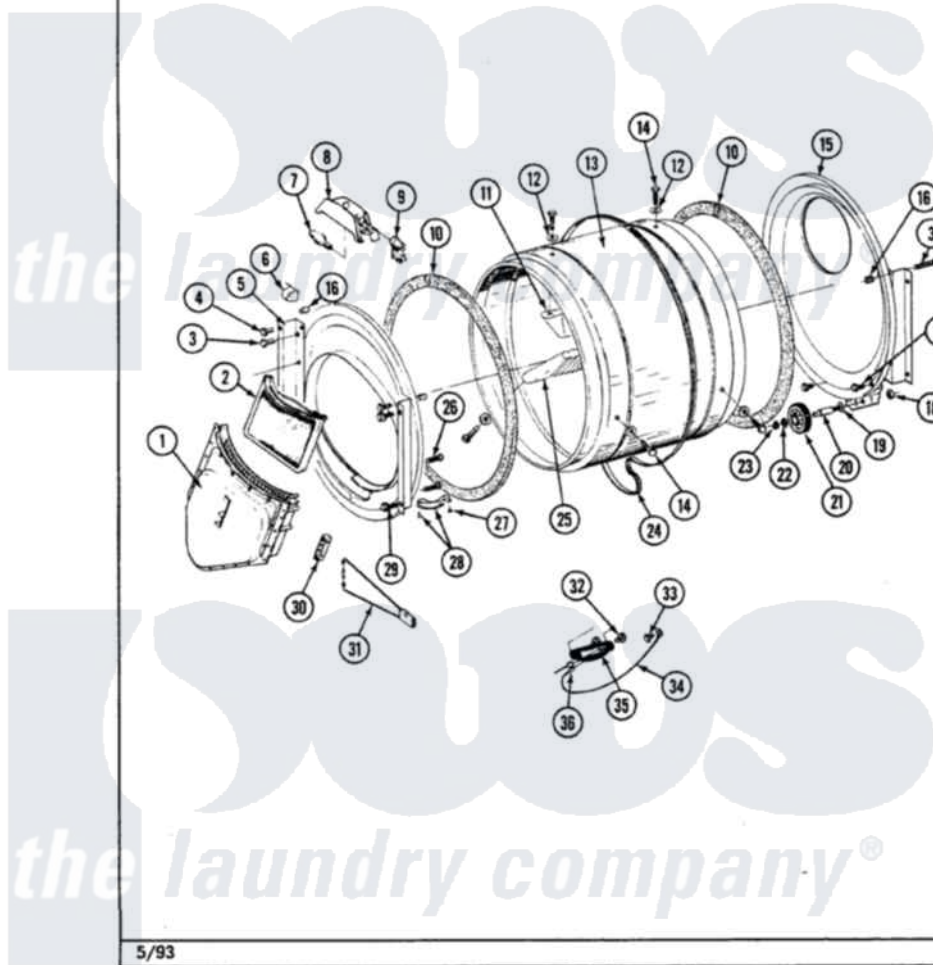

# Maytag LDG8420AAW 08 - TUMBLER

Section: TUMBLER

P/N 1600028

Models: ALL MODELS

Maytag Residential Maytag LDG8420AAW Dryer Parts Parts Diagram 08 - TUMBLER

Click on the part number to view part

Item	Original Part Number	Replaced By	Status	Part Description
1	Y307112	<a href="#">33001016</a>		Outlet Duct Assembly
3	313764		Not Available	SCREW
4	<a href="#">Y313561</a>			Screw---NA
5	307311	<a href="#">33001179</a>		Front, Tumbler
"	307109	<a href="#">33001179</a>		Front, Tumbler
"	<a href="#">307117</a>			Tumbler Front W/Seal
6	<a href="#">Y310376</a>			Clip, Door Switch Harness
7	Y307100	<a href="#">67001316</a>		Bulb, Light
8	314955	<a href="#">33001496</a>		Lamp- Hold
9	307097	<a href="#">33001496</a>		Lamp- Hold
10	<a href="#">314820</a>			Seal, Tumbler
11	314803	<a href="#">33001012</a>		Baffle
12	<a href="#">314158</a>			Washer, Baffle To Tumbler
13	314802		Not Available	TUMBLER W/OUT BAFFLES
14	<a href="#">Y310759</a>			Screw, Tumbler Baffles
15	Y307114	<a href="#">33001178</a>		Back, Tumbler