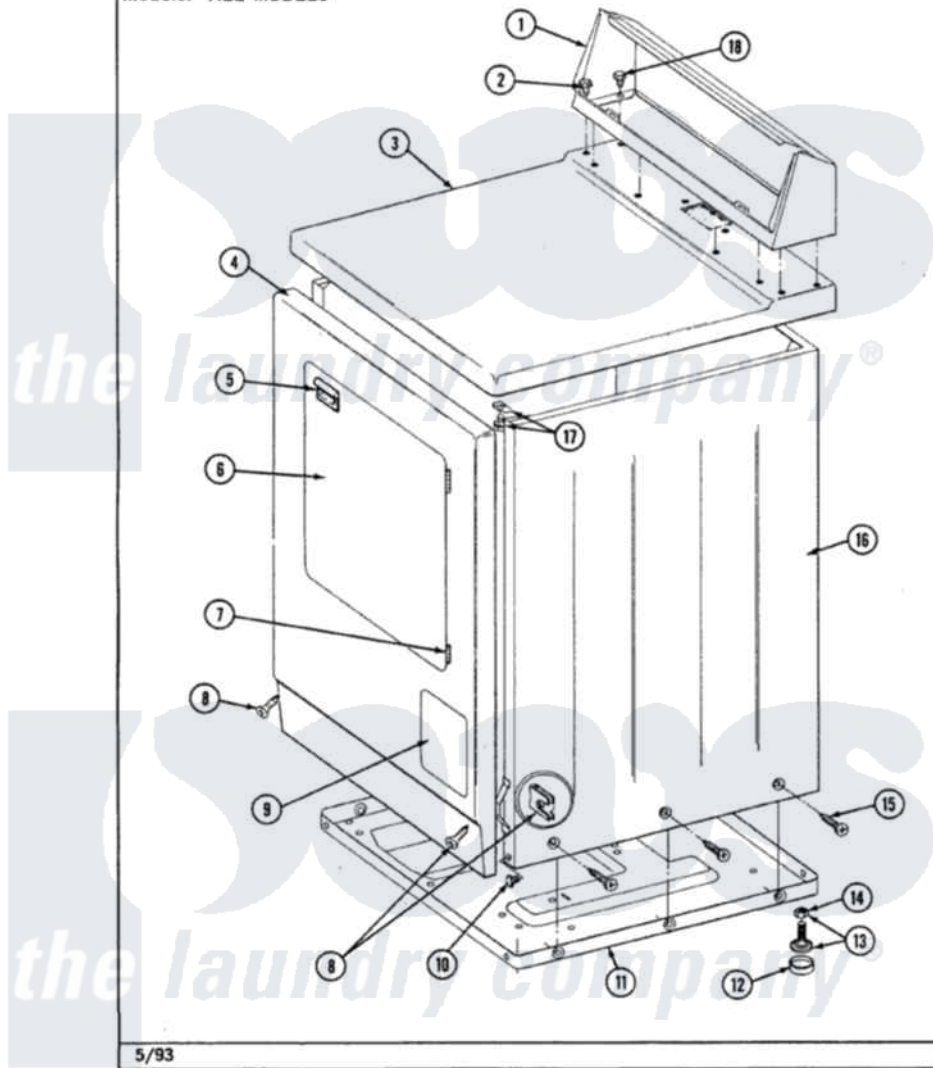

Maytag LDG8420ABL 01 - CABINET-FRONT

Section: CABINET-FRONT

P/N 1600028

Models: ALL MODELS

5/93

Maytag Residential Maytag LDG8420ABL Dryer Parts Parts Diagram 01 - CABINET-FRONT

Click on the part number to view part

Item	Original Part Number	Replaced By	Status	Part Description
1	305193L			Console
2	Y313559			Screw
3	307104L			Top Cover Assembly
4	308000L			Front Panel Assembly
"	307998L			Front Panel---NA
6	314966L		Not Available	DOOR PANEL ALMOND
"	307111L	308061L		Door Assembly---NA
7	307099	33001230		Hinge, Door
8	204439			Screw And Fstner Assembly
9	302542L		Not Available	PART NOT USED. (DG ONLY)
10	Y310632	1163839		Screw
11	Y303361		Not Available	BASE ASSY. (UPPER & LOWER)
12	Y314137			Foot, Rubber
13	Y305086			Adjustable Leg And Nut
14	Y052740	62739		Nut, Lock
				Yfor Cabinet See Cabinet

15	213007		Ator Cabinet See Cabinet, Back
16	307124L	Not Available	CABINET ASSY ALMOND
17	204445		Screw And Fastener Assembly
18	211294	90767	Screw, 8A X 3/8 HeX Washer Head Tapping