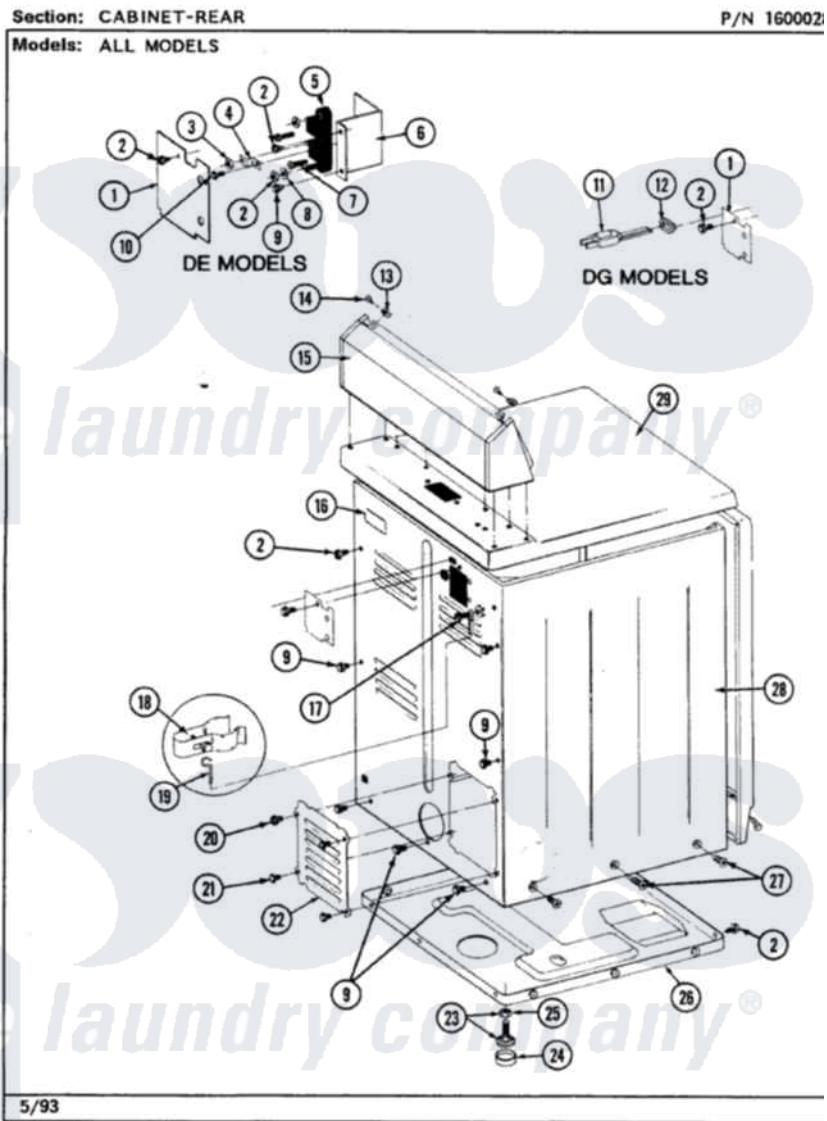

# Maytag LDG8420ABL 02 - CABINET-REAR

Maytag Residential Maytag LDG8420ABL Dryer Parts Parts Diagram 02 - CABINET-REAR  
Click on the part number to view part

Item	Original Part Number	Replaced By	Status	Part Description
1	Y312905		Not Available	COVER, TERMINAL
2	<a href="#">Y313561</a>			Screw----NA
3	311484	<a href="#">112432</a>		Nut
4	<a href="#">Y312184</a>			Strap, Grounding
5	<a href="#">400008</a>			Block, Terminal
6	<a href="#">Y312904</a>			Bracket, Terminal Block
7	Y312209	<a href="#">W10001200</a>		Screw
8	<a href="#">Y311270</a>			Washer, Terminal Block
9	Y310632	<a href="#">1163839</a>		Screw
10	Y311423	<a href="#">489483</a>		Screw 10-32 X 1/2
11	302521		Not Available	CORD, POWER PART NOT USED-GAS MODELS ONLY
12	<a href="#">211881</a>			Grommet, Cord Part Not Used-Gas Models Only
13	<a href="#">215075</a>			Fastener, Control Panel To Console
14	<a href="#">210932</a>			Screw, No.8 X 9/16 Ctsk Note: Screw, Inlet Duct

15	<a href="#">305193L</a>		Console
16	214519		LABEL, ELECTRICAL INSTR. PART NOT USED-GAS MODELS ONLY
17	303846	<a href="#">22003781</a>	Screw, Ground Strap
18	<a href="#">301548</a>		Clamp, Ground Wire
19	<a href="#">311155</a>		Ground Wire And Clamp
20	<a href="#">Y313559</a>		Screw
21	211294	<a href="#">90767</a>	Screw, 8A X 3/8 HeX Washer Head Tapping
22	Y312951	Not Available	ACCESS COVER, BACK
23	<a href="#">Y305086</a>		Adjustable Leg And Nut
24	<a href="#">Y314137</a>		Foot, Rubber
25	Y052740	<a href="#">62739</a>	Nut, Lock
26	Y303361	Not Available	BASE ASSY. (UPPER & LOWER)
27	213077	Not Available	CAP FOR TIMER KNOB
28	307124L	Not Available	CABINET ASSY ALMOND
29	<a href="#">307104L</a>		Top Cover Assembly