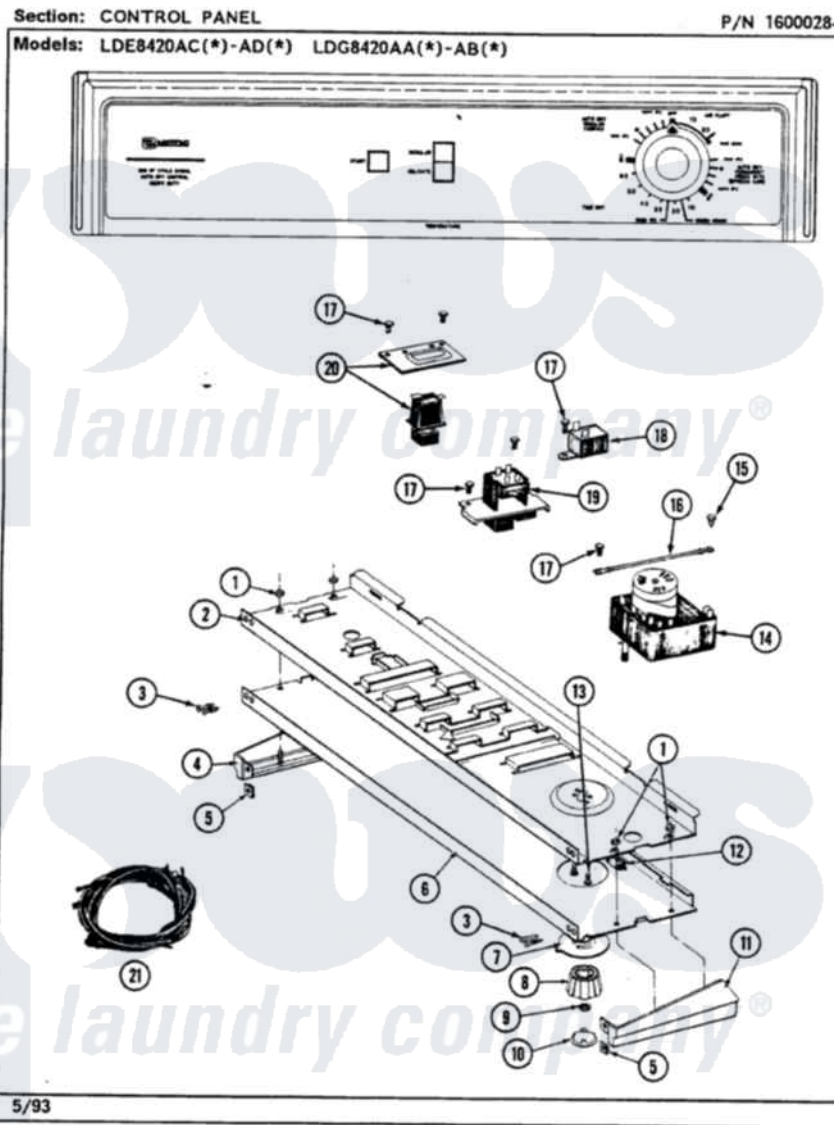

Maytag LDG8420ABL 03 - CONTROL PANEL

Maytag Residential Maytag LDG8420ABL Dryer Parts Parts Diagram 03 - CONTROL PANEL
 Click on the part number to view part

Item	Original Part Number	Replaced By	Status	Part Description
1	214872			Palnut, End Cap Note: Nut, Lamp Holder
2	314184			Back Up Plate
3	210932			Screw, No.8 X 9/16 Ctsk Note: Screw, Inlet Duct
4	207215		Not Available	END CAP LH
5	214894			Fastener, End Cap
6	307906		Not Available	CONTROL PANEL
7	315042			Dial Skirt
8	315041			Knob, Timer
9	312273			Nut, Control Knob
10	314723	W10133501		Cap, Knob
11	207216		Not Available	END CAP RH
12	214897			Pad, Control Panel
13	315317	488234		Screw 8-32 X 1/4
14	Y308254			Timer
15	211204	00767		Screw, 8A X 3/8 HeX Washer

15	211294	30707	Head Tapping
16	204807		Ground Wire, Supp. Plte To Top Cover
17	211168	W10139210	Screw, 8-18 X 5/16
18	305205	694419	Mini-Buzzer
19	207365		2 Button Switch
20	307305		Switch Push To Start
21	308496	Not Available	HARNES, WIRE
"	307293	Not Available	WIRE HARNES
22	16000327	Not Available	GUIDE, QUICK REF. - MAYTAG
"	315078	Not Available	MANUAL, USE & CARE
"	315092	Not Available	MANUAL, USE & CARE