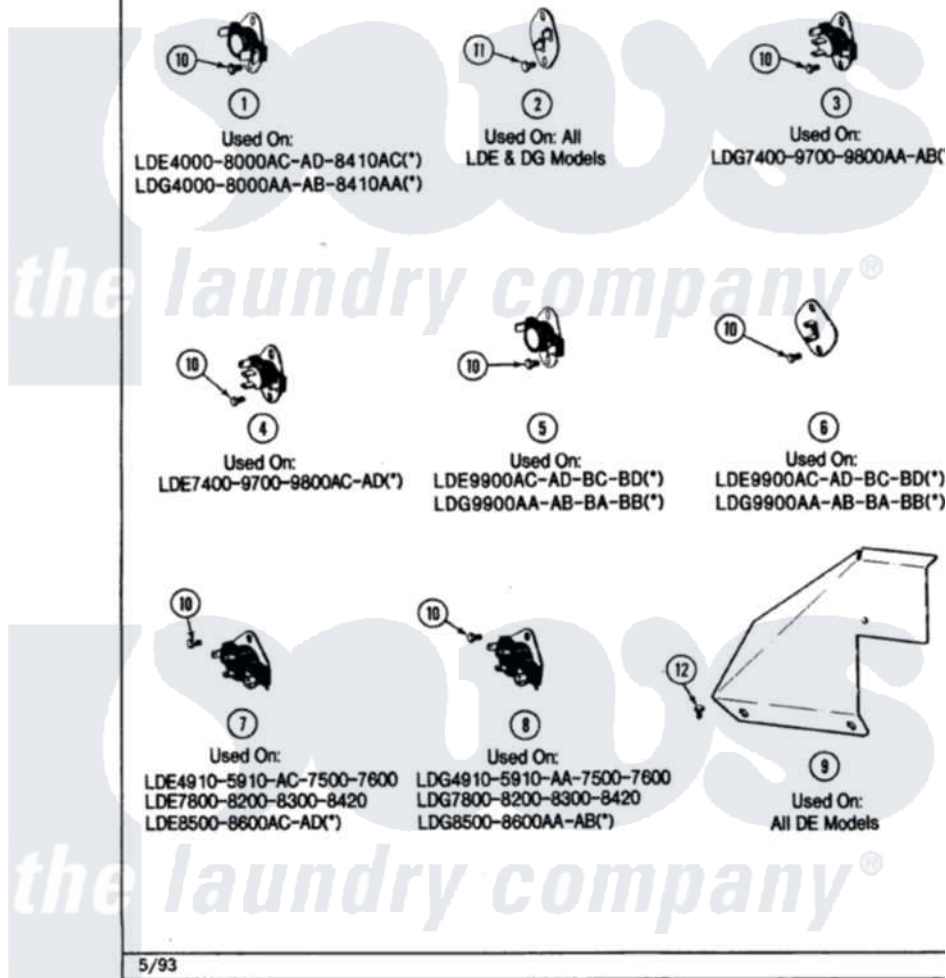

# Maytag LDG8420ABL 07 - THERMOSTATS

Section: THERMOSTATS

P/N 160028

Models: ALL MODELS

Maytag [Residential Maytag LDG8420ABL Dryer Parts](#) Parts Diagram 07 - THERMOSTATS  
 Click on the part number to view part

Item	Original Part Number	Replaced By	Status	Part Description
1	<a href="#">Y304475</a>			Cycling Thermostat 140 Deg.
2	<a href="#">306604</a>			Cut-Off, Thermal Part Not Used
3	<a href="#">306910</a>			Thermostat, Multi Temp Note: Thermostat
4	<a href="#">306911</a>			Thermostat, Multi-Temp
5	<a href="#">307200</a>			Thermostat, Limit
6	<a href="#">307208</a>			Thermistor, Temp. Control
7	<a href="#">307249</a>			Thermostat, Multi-Temp
8	<a href="#">307250</a>			Thermostat, Multi-Temp
9	315122		Not Available	COVER, THERMOSTAT PART NOT USED (MDE ONLY)
10	211294	<a href="#">90767</a>		Screw, 8A X 3/8 HeX Washer Head Tapping
11	314848	<a href="#">W10116760</a>		Screw
12	Y310632	<a href="#">1163839</a>		Screw