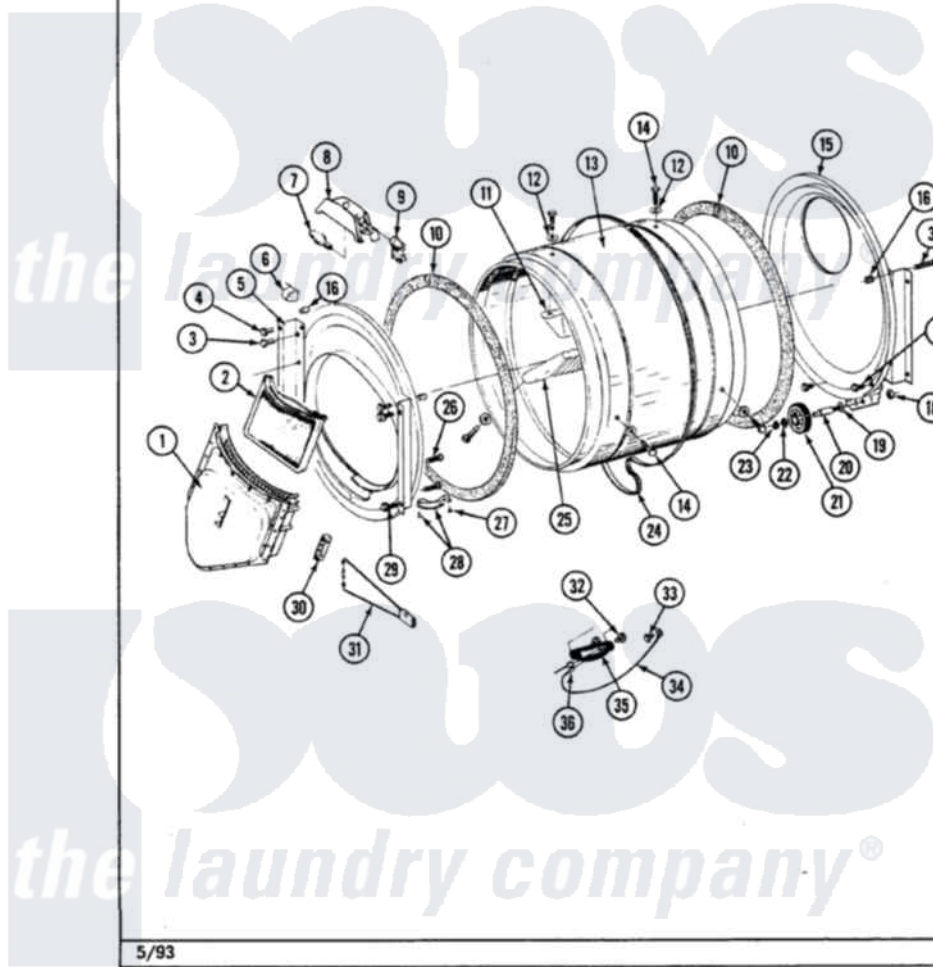

Maytag LDG8420ABL 08 - TUMBLER

Section: TUMBLER

P/N 1600028

Models: ALL MODELS

5/93

Maytag [Residential Maytag LDG8420ABL Dryer Parts](#) Parts Diagram 08 - TUMBLER

Click on the part number to view part

Item	Original Part Number	Replaced By	Status	Part Description
1	Y307112	33001016		Outlet Duct Assembly
3	313764		Not Available	SCREW
4	Y313561			Screw---NA
5	307311	33001179		Front, Tumbler
"	307109	33001179		Front, Tumbler
"	307117			Tumbler Front W/Seal
6	Y310376			Clip, Door Switch Harness
7	Y307100	67001316		Bulb, Light
8	314955	33001496		Lamp- Hold
9	307097	33001496		Lamp- Hold
10	314820			Seal, Tumbler
11	314803	33001012		Baffle
12	314158			Washer, Baffle To Tumbler
13	314802		Not Available	TUMBLER W/OUT BAFFLES
14	Y310759			Screw, Tumbler Baffles
15	Y307114	33001178		Back, Tumbler

"	Y308544	33001178	Back, Tumbler
16	313915	31-3915	Tech Sheet
17	211294	90767	Screw, 8A X 3/8 HeX Washer Head Tapping
18	312538	33001443	Nut, Hex
19	Y313347	312535	Washer, Vault Mounting Brk.
20	Y312948	6-3129480	Shaft- Tumbler
21	Y303373	12001541	Drum Roller/Washer Assembly--W
22	312535		Washer, Vault Mounting Brk.
23	410233	9703438	Ring-Retr
24	Y312959		Poly "V" Belt For Tumbler
25	314804	33001004	Baffle, Tall
26	Y314110	33002917	Screw, No.10-16
27	210720		Rivet, Bearing To Tumbler Fmt
28	306508		Tumbler Bearing Kit ---W
29	Y310632	1163839	Screw
30	315020		Switch Housing
31	307206	307207	Reed Switch
32	Y251119	3177991	Screw
33	211294	90767	Screw, 8A X 3/8 HeX Washer Head Tapping
34	Y303711		Sensor Ground Wire
35	304997		Sensor Assembly With Screws
36	Y312658		Receptacle, Sensor Ground Wire