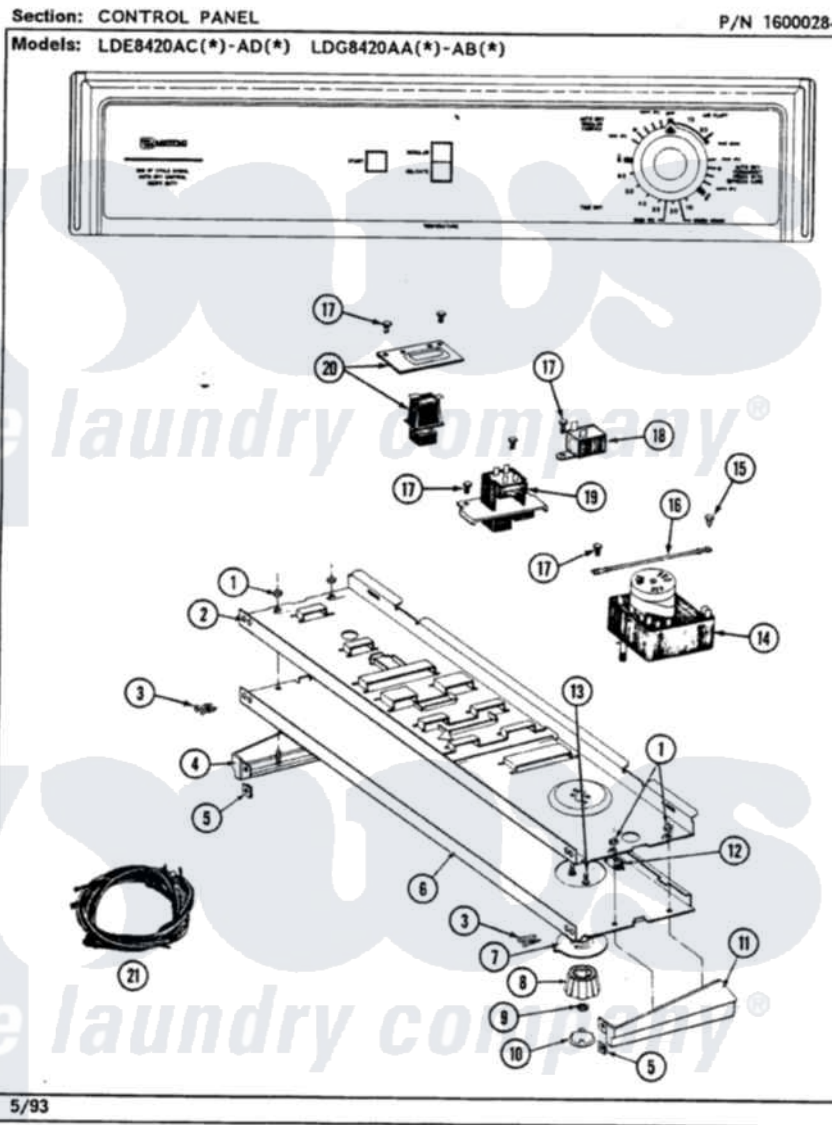

# Maytag LDG8420ABW 03 - CONTROL PANEL

Maytag Residential Maytag LDG8420ABW Dryer Parts Parts Diagram 03 - CONTROL PANEL  
 Click on the part number to view part

Item	Original Part Number	Replaced By	Status	Part Description
1	<a href="#">214872</a>			Palnut, End Cap Note: Nut, Lamp Holder
2	<a href="#">314184</a>			Back Up Plate
3	<a href="#">210932</a>			Screw, No.8 X 9/16 Ctsk Note: Screw, Inlet Duct
4	207215		Not Available	END CAP LH
5	<a href="#">214894</a>			Fastener, End Cap
6	307906		Not Available	CONTROL PANEL
7	<a href="#">315042</a>			Dial Skirt
8	<a href="#">315041</a>			Knob, Timer
9	<a href="#">312273</a>			Nut, Control Knob
10	314723	<a href="#">W10133501</a>		Cap, Knob
11	207216		Not Available	END CAP RH
12	<a href="#">214897</a>			Pad, Control Panel
13	315317	<a href="#">488234</a>		Screw 8-32 X 1/4
14	<a href="#">Y308254</a>			Timer
15	211204	<a href="#">00767</a>		Screw, 8A X 3/8 HeX Washer

15	211294	<a href="#">30707</a>	Head Tapping
16	<a href="#">204807</a>		Ground Wire, Supp. Plte To Top Cover
17	211168	<a href="#">W10139210</a>	Screw, 8-18 X 5/16
18	305205	<a href="#">694419</a>	Mini-Buzzer
19	<a href="#">207365</a>		2 Button Switch
20	<a href="#">307305</a>		Switch Push To Start
21	308496	Not Available	HARNES, WIRE
"	307293	Not Available	WIRE HARNES
22	16000327	Not Available	GUIDE, QUICK REF. - MAYTAG
"	315078	Not Available	MANUAL, USE & CARE
"	315092	Not Available	MANUAL, USE & CARE