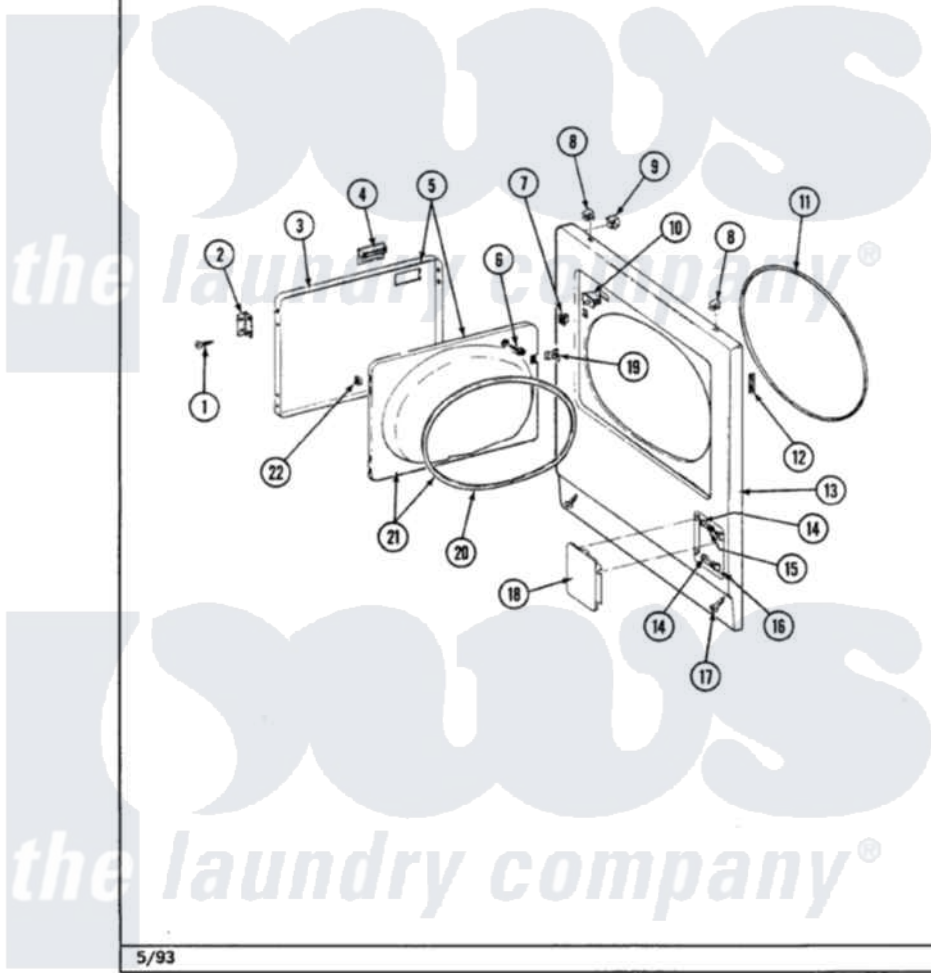

Maytag LDG8420ABW 04 - DOOR

Section: DOOR

P/N 1600028

Models: ALL MODELS

5/93

Maytag [Residential Maytag LDG8420ABW Dryer Parts](#) Parts Diagram 04 - DOOR

[Click on the part number to view part](#)

Item	Original Part Number	Replaced By	Status	Part Description
1	Y314062			Screw, Door Hinge And Panel
2	307099	33001230		Hinge, Door
3	314966			Panel, Outer
4	314946			Handle White
5	Y307111		Not Available	DOOR ASSY. COMPLETE (WHT)
6	312960	489355		Screw, 8 X 1/2
7	306436			Door Latch Kit-W
8	212982	22001650		Fastener, Spring
9	Y310376			Clip, Door Switch Harness
10	Y305753	W10169313		Switch-Dor
11	314937			Seal, Front Panel
12	Y313907			Fastener, Twin
13	Y307998			Front Panel
"	308000			Panel, Front
14	312301		Not Available	BUSHING FOR ACCESS STUD

15	312369		Sleeve, Access Panel Stud Part Not Used
16	212949	22001866	Screw, Relay
17	204439		Screw And Fstner Assembly
18	302542		Not Available PART NOT USED. (DG ONLY)
19	314936	33001305	Strike, Door
20	314935	33001192	Seal, Door
21	307098		Not Available DOOR, INNER (W/SEAL)
22	315441		Not Available LABEL, INSTRUCTION CANADA
"	Y313910		Clip, Door Liner To Outer Panel
"	314941		Not Available LABEL, INSTRUCTION