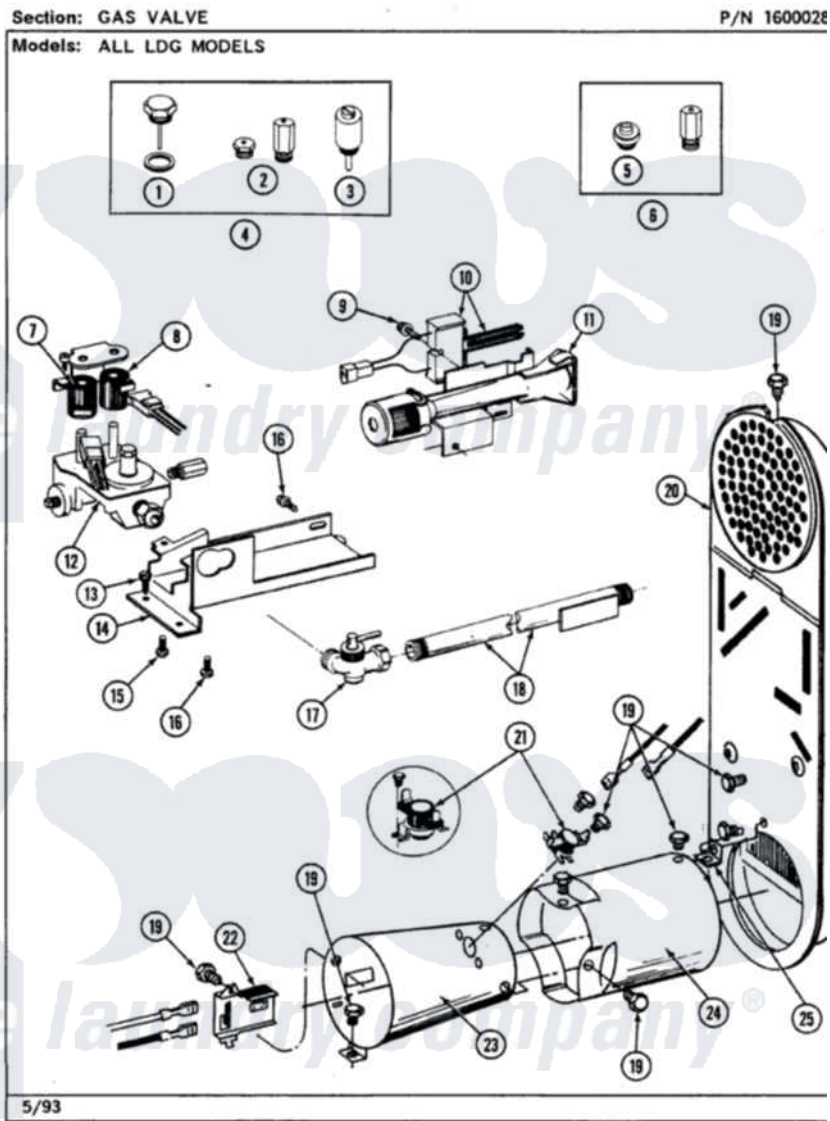

Maytag LDG8420ABW 05 - GAS VALVE

Maytag [Residential Maytag LDG8420ABW Dryer Parts](#) Parts Diagram 05 - GAS VALVE
Click on the part number to view part

Item	Original Part Number	Replaced By	Status	Part Description
1	302810			Screw Assembly - Blue Block Ope
2	305861		Not Available	MAIN BURNER ORIFICE KIT-LPG
3	306184		Not Available	PLUG, BLOCKING (LPG REGULATOR)
4	Y306195	MAL9000AXX		LP Gas Con
5	314602	694424		Leak, Limiter
6	306204	33002924		Gas Conv K
7	306106			Coil, Holding And Booster-W
8	306105	694540		Coil, 60 Hz
9	304971			Screw Note: Screw, Igniter
10	304970	4391996		Ignitor
11	304974	33002793		Burner Assembly
12	306176			Valve, Gas
13	Y313561			Screw---NA
14	314566			Gas Control Bracket

15	314082	90767	Screw, 8A X 3/8 HeX Washer Head Tapping
16	Y313559		Screw
17	Y303349		Angle Shut-Off, Gas Valve
18	Y303383	33001735	Pipe And Bracket Assembly Series 18 Not Needed Use Vavle
19	211294	90767	Screw, 8A X 3/8 HeX Washer Head Tapping
20	Y308504	Not Available	INLET DUCT ASSEMBLY
"	307119		Duct, Inlet Assembly
21	303395		Thermostat, Hi-Limit
22	Y303377	338906	Radiant, Sensor
23	Y308548		Combustion Cone Assembly
"	Y303368		Cone, Combustion
24	Y303841		Cone, Extension
25	Y312890		Retainer, Heater Chamber