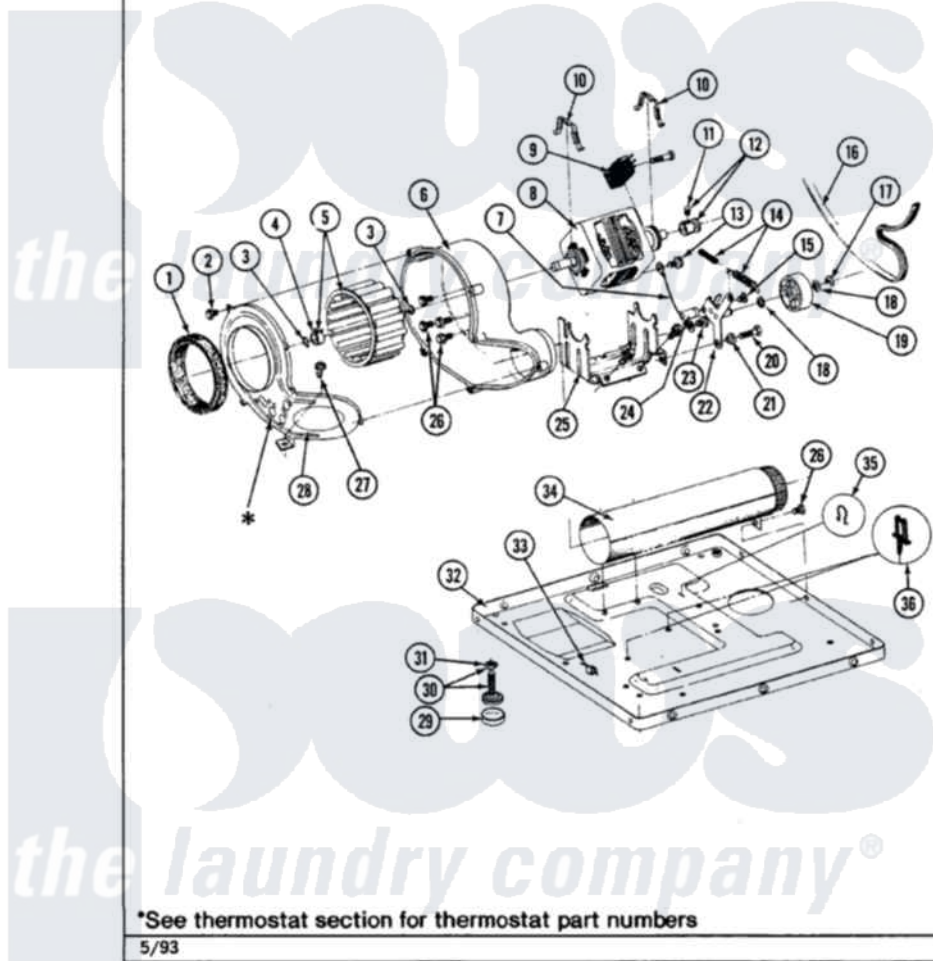

# Maytag LDG8420ABW 06 - MOTOR DRIVE

Section: MOTOR DRIVE

P/N 1600028

Models: ALL MODELS

5/93

Maytag [Residential Maytag LDG8420ABW Dryer Parts](#) Parts Diagram 06 - MOTOR DRIVE

[Click on the part number to view part](#)

Item	Original Part Number	Replaced By	Status	Part Description
1	<a href="#">Y312901</a>			Seal, Housing Cover
2	Y312961	<a href="#">W10116751</a>		Screw
3	410233	<a href="#">9703438</a>		Ring-Retrn
4	<a href="#">312967</a>			Clamp, Blower Housing
5	<a href="#">Y303836</a>			Blower Wheel Assembly And Clamp
6	<a href="#">Y312893</a>			Housing, Blower
7	<a href="#">901220</a>			Ground Wire
8	Y303358	<a href="#">W10410999</a>		Motor-Drive
9	306207		Not Available	(PROD. No.303358-8 & No.303358-9)
"	Y303877		Not Available	SWITCH, MOTOR EXTERNAL START No.303358-2, No.303358-4, 303358-7
"	<a href="#">Y303879</a>			Switch, Motor External Start
10	<a href="#">Y015825</a>			Clip, Motor To Motor Support
11	<a href="#">Y053241</a>			Set Screw, Motor Pulley
12	Y305185	<a href="#">6-3051850</a>		Pulley- MO