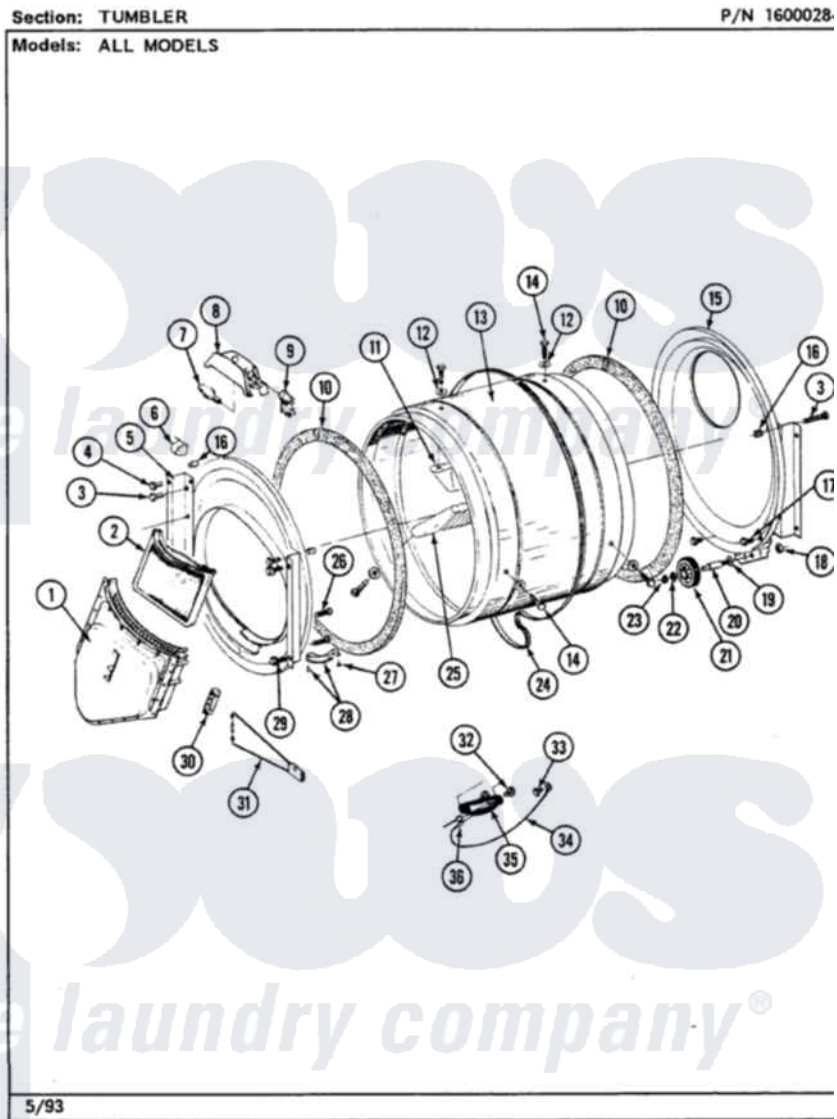

Maytag LDG8420ABW 08 - TUMBLER

Maytag Residential Maytag LDG8420ABW Dryer Parts Parts Diagram 08 - TUMBLER
Click on the part number to view part

Item	Original Part Number	Replaced By	Status	Part Description
1	Y307112	33001016		Outlet Duct Assembly
3	313764		Not Available	SCREW
4	Y313561			Screw---NA
5	307311	33001179		Front, Tumbler
"	307109	33001179		Front, Tumbler
"	307117			Tumbler Front W/Seal
6	Y310376			Clip, Door Switch Harness
7	Y307100	67001316		Bulb, Light
8	314955	33001496		Lamp- Hold
9	307097	33001496		Lamp- Hold
10	314820			Seal, Tumbler
11	314803	33001012		Baffle
12	314158			Washer, Baffle To Tumbler
13	314802		Not Available	TUMBLER W/OUT BAFFLES
14	Y310759			Screw, Tumbler Baffles
15	Y307114	33001178		Back, Tumbler

"	Y308544	33001178	Back, Tumbler
16	313915	31-3915	Tech Sheet
17	211294	90767	Screw, 8A X 3/8 HeX Washer Head Tapping
18	312538	33001443	Nut, Hex
19	Y313347	312535	Washer, Vault Mounting Brk.
20	Y312948	6-3129480	Shaft- Tumbler
21	Y303373	12001541	Drum Roller/Washer Assembly--W
22	312535		Washer, Vault Mounting Brk.
23	410233	9703438	Ring-Retr
24	Y312959		Poly "V" Belt For Tumbler
25	314804	33001004	Baffle, Tall
26	Y314110	33002917	Screw, No.10-16
27	210720		Rivet, Bearing To Tumbler Fmt
28	306508		Tumbler Bearing Kit ---W
29	Y310632	1163839	Screw
30	315020		Switch Housing
31	307206	307207	Reed Switch
32	Y251119	3177991	Screw
33	211294	90767	Screw, 8A X 3/8 HeX Washer Head Tapping
34	Y303711		Sensor Ground Wire
35	304997		Sensor Assembly With Screws
36	Y312658		Receptacle, Sensor Ground Wire