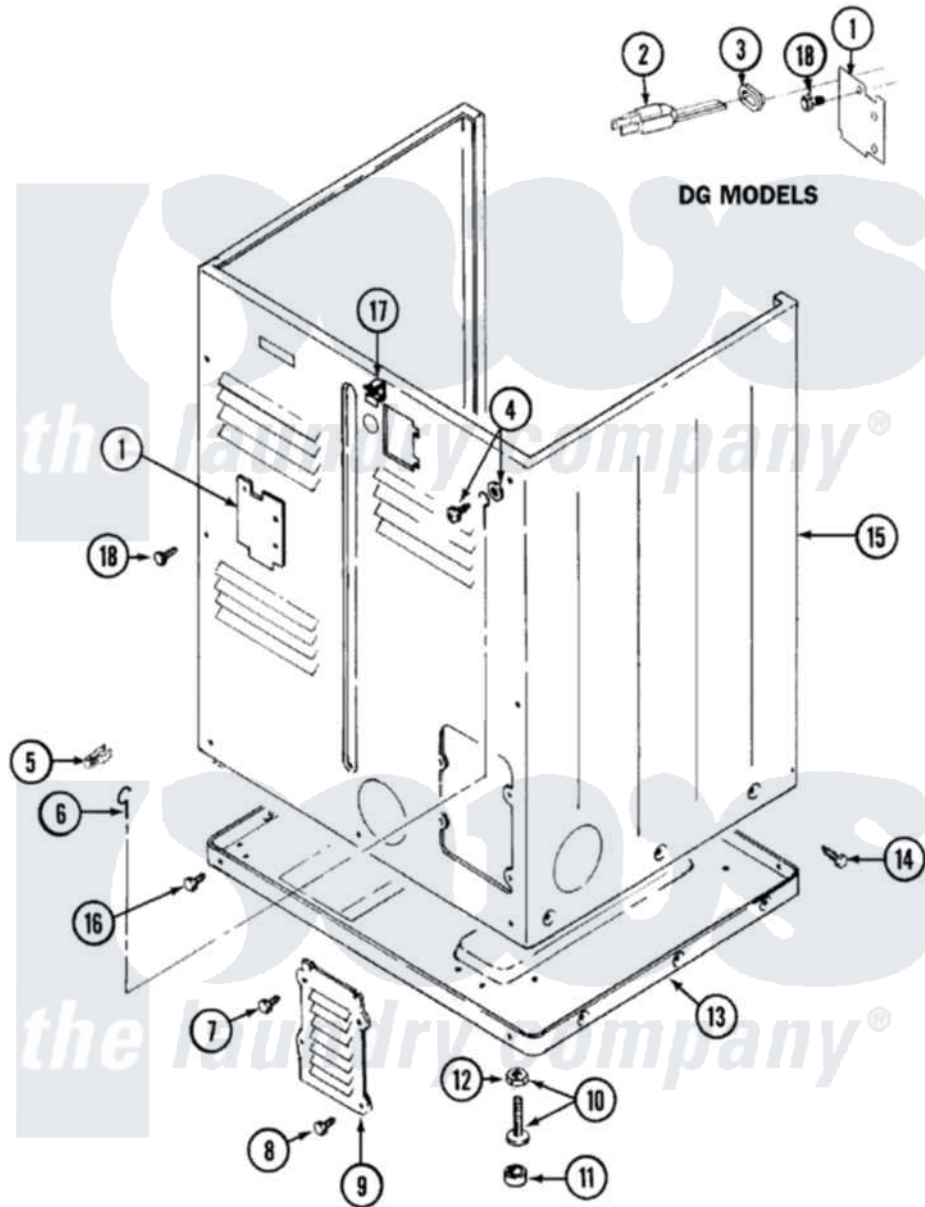

Maytag LDG8424AAE 02 - CABINET-REAR

Maytag [Residential Maytag LDG8424AAE Dryer Parts](#) Parts Diagram 02 - CABINET-REAR
 Click on the part number to view part

Item	Original Part Number	Replaced By	Status	Part Description
1	Y312905		Not Available	COVER, TERMINAL
2	33001246		Not Available	CORD, POWER
3	211881			Grommet, Cord Part Not Used- Gas Models Only
4	303846	22003781		Screw, Ground Strap
5	301548			Clamp, Ground Wire
6	204807			Ground Wire, Supp. Plte To Top Cover
7	Y313559			Screw
8	211294	90767		Screw, 8A X 3/8 HeX Washer Head Tapping
9	Y312951		Not Available	ACCESS COVER, BACK
10	Y305086			Adjustable Leg And Nut
11	Y314137			Foot, Rubber
12	Y052740	62739		Nut, Lock
13	Y303361		Not Available	BASE ASSY. (UPPER & LOWER)
14	213007			Xfor Cabinet See Cabinet,

14	Z13007		Back
15	33001159	33001327	Cabinet
16	Y313561		Screw---NA
"	Y310632	1163839	Screw
17	Y310376		Clip, Door Switch Harness
18	Y313561		Screw---NA