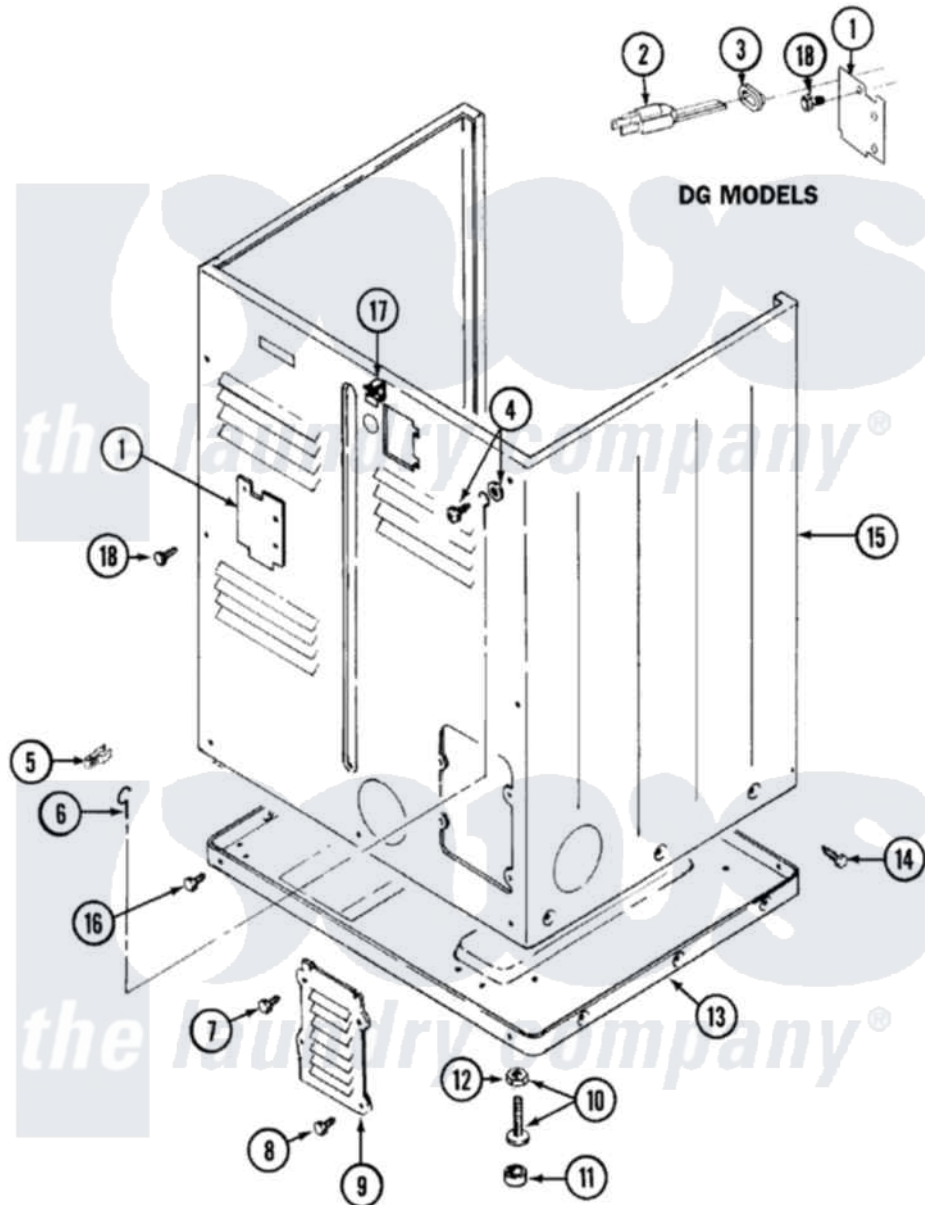

Maytag LDG8424AAL 02 - CABINET-REAR

Maytag [Residential Maytag LDG8424AAL Dryer Parts](#) Parts Diagram 02 - CABINET-REAR
 Click on the part number to view part

| Item | Original Part Number | Replaced By | Status | Part Description |
|------|-------------------------|--------------------------|---------------|---|
| 1 | Y312905 | | Not Available | COVER, TERMINAL |
| 2 | 33001246 | | Not Available | CORD, POWER |
| 3 | 211881 | | | Grommet, Cord Part Not Used- Gas Models Only |
| 4 | 303846 | 22003781 | | Screw, Ground Strap |
| 5 | 301548 | | | Clamp, Ground Wire |
| 6 | 204807 | | | Ground Wire, Supp. Plte To Top Cover |
| 7 | Y313559 | | | Screw |
| 8 | 211294 | 90767 | | Screw, 8A X 3/8 HeX Washer Head Tapping |
| 9 | Y312951 | | Not Available | ACCESS COVER, BACK |
| 10 | Y305086 | | | Adjustable Leg And Nut |
| 11 | Y314137 | | | Foot, Rubber |
| 12 | Y052740 | 62739 | | Nut, Lock |
| 13 | Y303361 | | Not Available | BASE ASSY. (UPPER & LOWER) |
| 14 | 213007 | | | Xfor Cabinet See Cabinet, |

| | | | |
|----|-------------------------|-------------------------|---------------------------|
| 14 | Z13007 | | Back |
| 15 | 33001160 | Not Available | CABINET (ALM) |
| 16 | Y313561 | | Screw---NA |
| " | Y310632 | 1163839 | Screw |
| 17 | Y310376 | | Clip, Door Switch Harness |
| 18 | Y313561 | | Screw---NA |