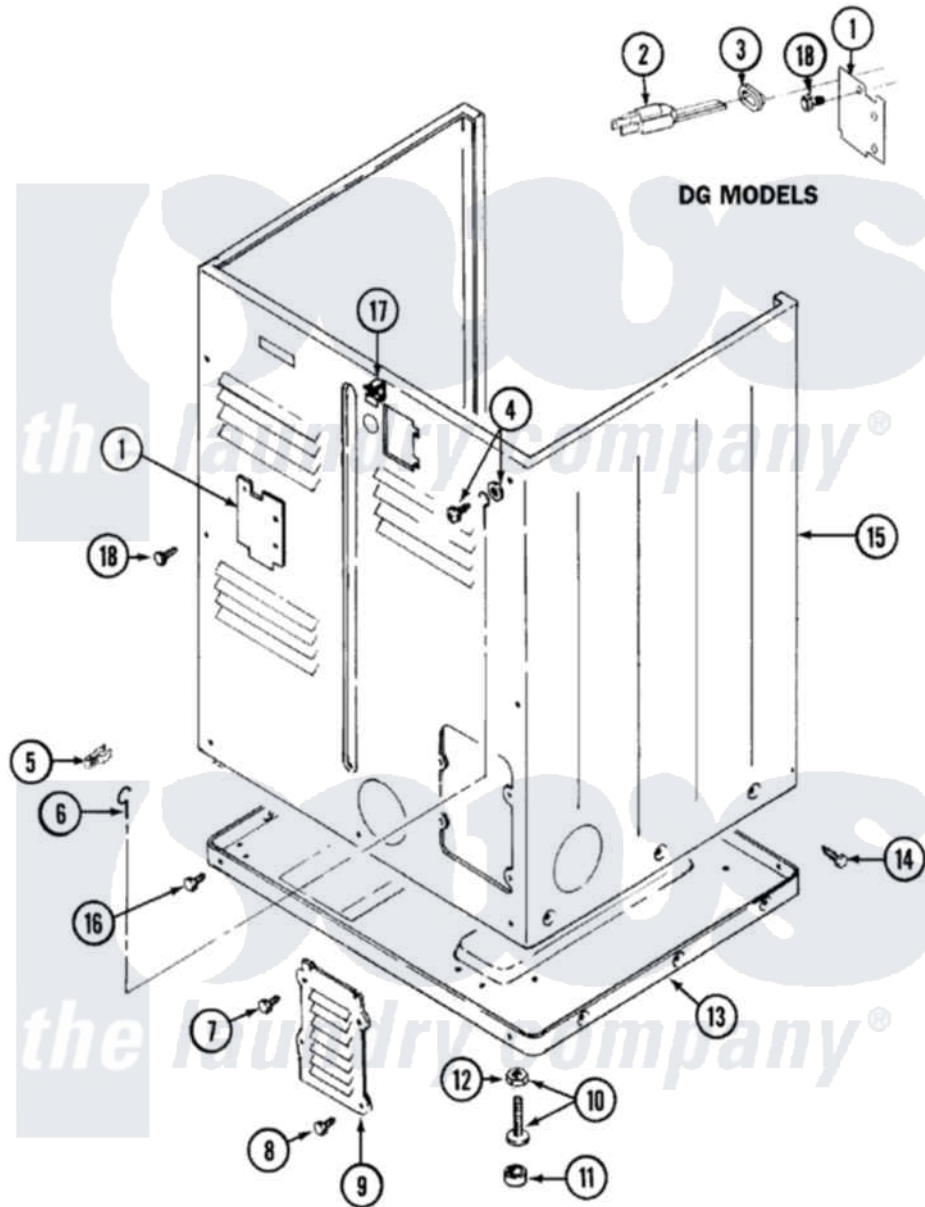

Maytag LDG8424AAM 01 - CABINET-REAR

Maytag [Residential Maytag LDG8424AAM Dryer Parts](#) Parts Diagram 01 - CABINET-REAR
 Click on the part number to view part

Item	Original Part Number	Replaced By	Status	Part Description
1	Y312905		Not Available	COVER, TERMINAL
2	33001246		Not Available	CORD, POWER
3	211881			Grommet, Cord Part Not Used- Gas Models Only
4	303846	22003781		Screw, Ground Strap
5	301548			Clamp, Ground Wire
6	204807			Ground Wire, Supp. Plte To Top Cover
7	Y313559			Screw
8	211294	90767		Screw, 8A X 3/8 HeX Washer Head Tapping
9	Y312951		Not Available	ACCESS COVER, BACK
10	Y305086			Adjustable Leg And Nut
11	Y314137			Foot, Rubber
12	Y052740	62739		Nut, Lock
13	Y303361		Not Available	BASE ASSY. (UPPER & LOWER)
14	213007			Xfor Cabinet See Cabinet,

14	Z13007		Back
15	33001160	Not Available	CABINET (ALM)
16	Y313561		Screw---NA
"	Y310632	1163839	Screw
17	Y310376		Clip, Door Switch Harness
18	Y313561		Screw---NA