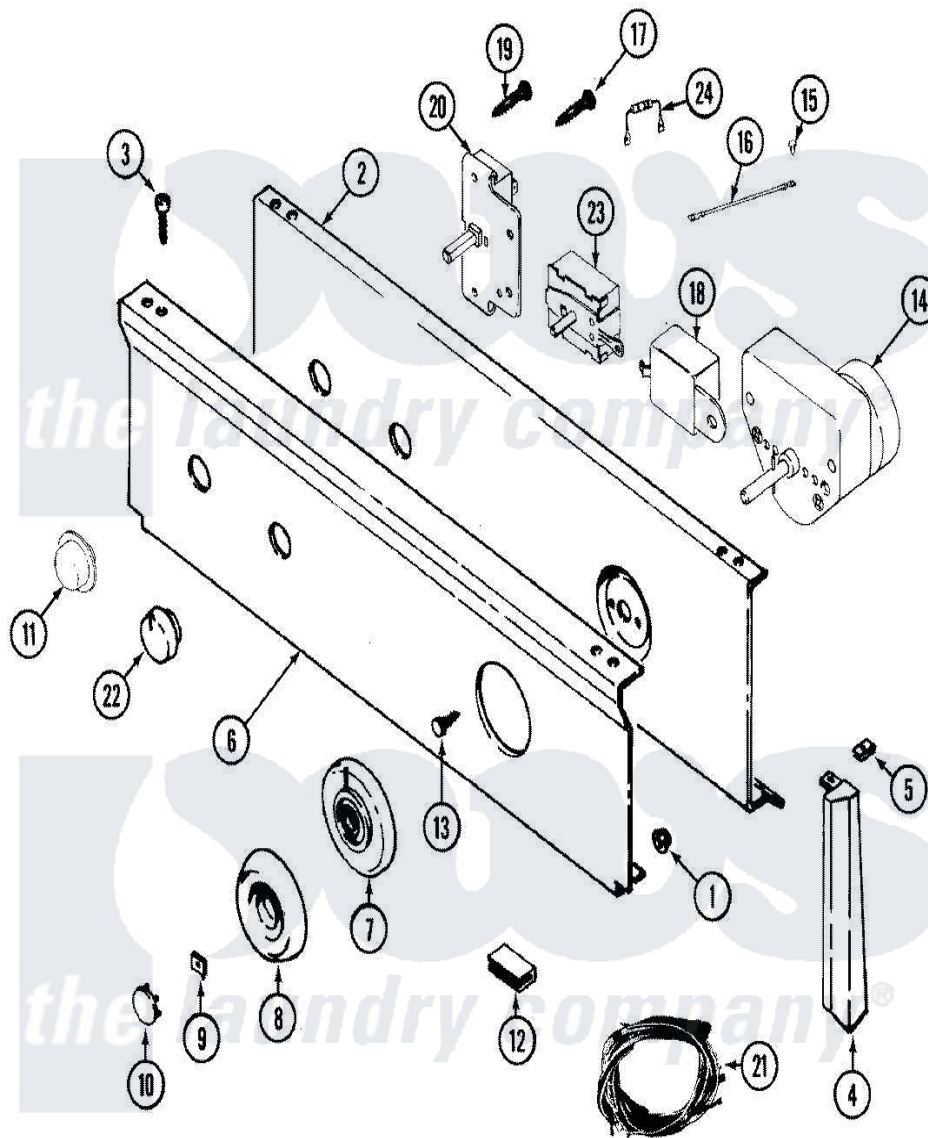

Maytag LDG8424AAM 02 - CONTROL PANEL

Maytag Residential Maytag LDG8424AAM Dryer Parts Parts Diagram 02 - CONTROL PANEL
 Click on the part number to view part

Item	Original Part Number	Replaced By	Status	Part Description
1	214872			Palnut, End Cap Note: Nut, Lamp Holder
2	33001237		Not Available	PLATE, SUPPORT
3	210932			Screw, No.8 X 9/16 Ctsk Note: Screw, Inlet Duct
4	22001292	22001567		Cap, End
"	22001293			End Cap, Control Panel
"	22001566	22001293		End Cap, Control Panel
"	22001567			Cap, End
5	214894			Fastener, End Cap
6	33001466		Not Available	PANEL, CONTROL (ALM)
7	33001372		Not Available	SKIRT, TIMER DIAL (ALM)
8	33001282	33002325		Knob Assembly
9	312273			Nut, Control Knob
10	216424		Not Available	CAP, KNOB (ALM)
11	33001371			Button, Push-To-Start
12	214897			Pad, Control Panel

13	315317	488234		Screw 8-32 X 1/4
14	Y308254			Timer
15	210186	3370225		Screw
16	204807			Ground Wire, Supp. Plte To Top Cover
17	315317	488234		Screw 8-32 X 1/4
18	Y308205	33001623		Buzzer, Non-Adjustable
19	315317	488234		Screw 8-32 X 1/4
20	33001232		Not Available	SWITCH, PUSH TO START
21	33001547			Harness, Wire
"	33001352			Wire Harness, Main
22	22001269		Not Available	KNOB ASSY. (ALM)
23	33001226		Not Available	SWITCH, TEMP. (4 POSITIONS)
24	33001105			Resistor
25	33001256			Manual, Use And Care