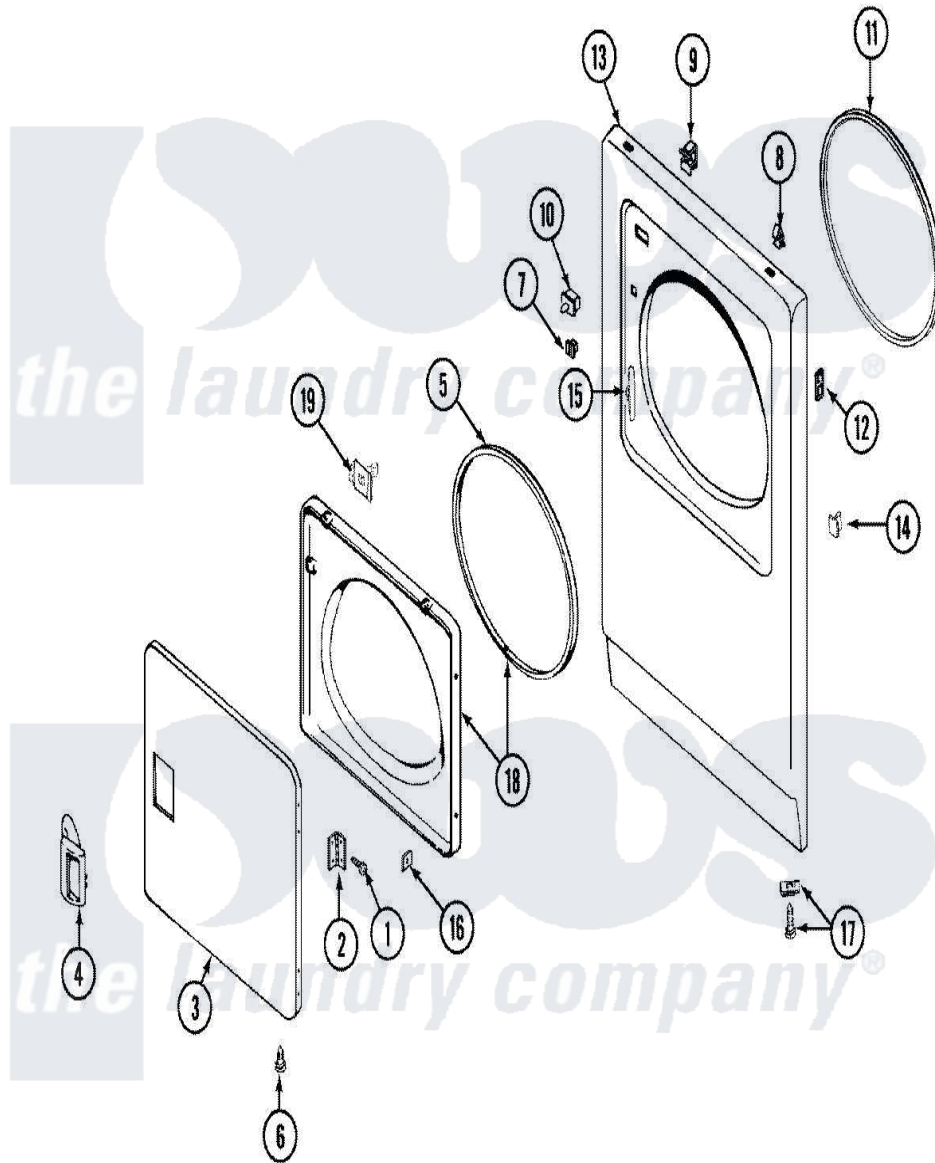

Maytag LDG8424AAM 03 - DOOR

Maytag [Residential Maytag LDG8424AAM Dryer Parts](#) Parts Diagram 03 - DOOR
 Click on the part number to view part

Item	Original Part Number	Replaced By	Status	Part Description
1	Y314062			Screw, Door Hinge And Panel
2	33001230			Hinge, Door
3	33001257	33001240		Door
4	33001254	37001047		Handle, Door
5	33001131			Seal, Door
6	33001168		Not Available	PLUG, SIGHT HOLE (ALM)
7	Y304578	LA-1003		Door Catch Kit
8	212982	22001650		Fastener, Spring
9	Y310376			Clip, Door Switch Harness
10	Y305753	W10169313		Switch-Dor
"	33001509	W10169313		Switch-Dor
11	314937			Seal, Front Panel
12	33001173		Not Available	NUT, SPEED
"	33001172		Not Available	SCREW, PLASTIC
13	33001258	33001242		Panel, Front
14	33001174	LA-1003		Door Catch Kit

15	33001176		Cover, Hinge Hole
16	Y313910		Clip, Door Liner To Outer Panel
17	204439		Screw And Fstner Assembly
18	33001243	Not Available	PANEL, INNER DOOR (W/SEAL)
19	33001305		Strike, Door