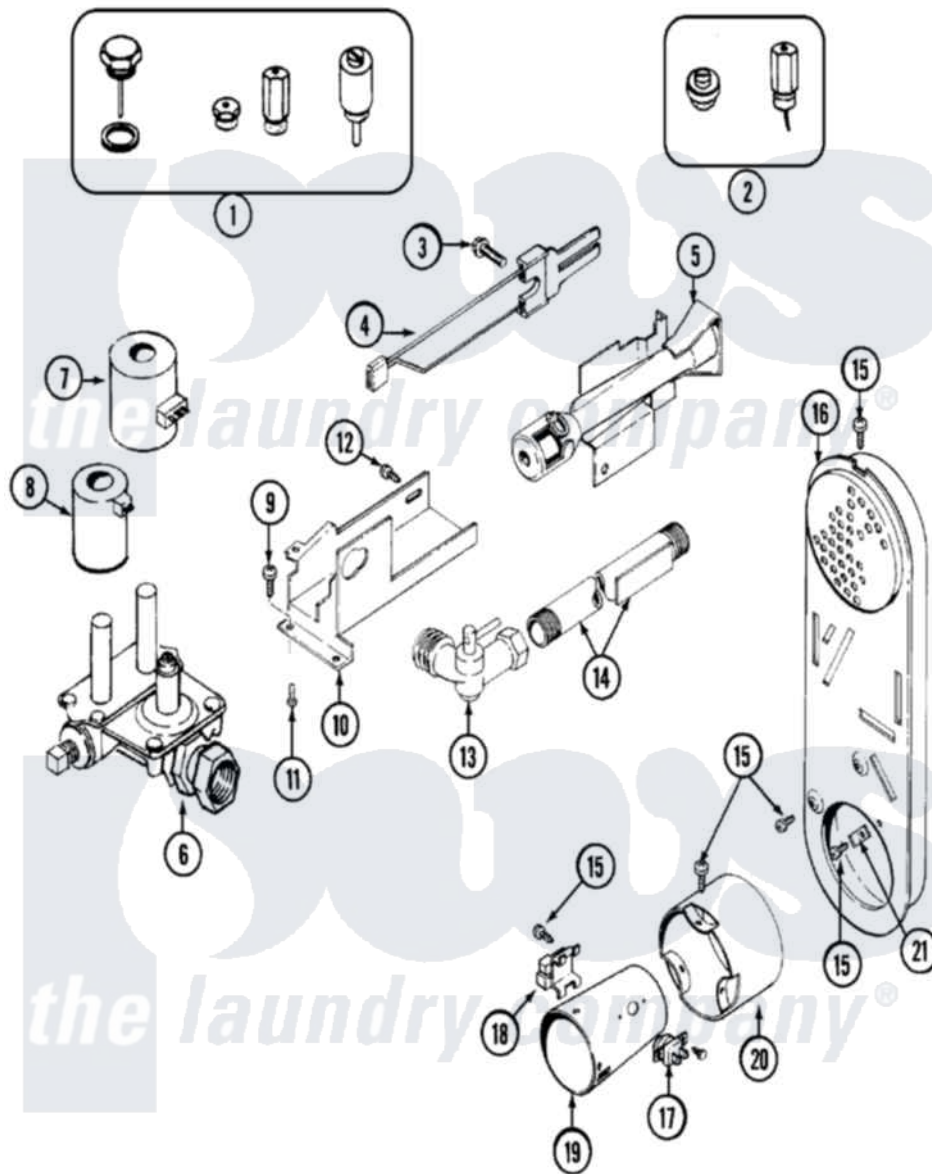

Maytag LDG8424AAM 05 - GAS VALVE

Maytag [Residential Maytag LDG8424AAM Dryer Parts](#) Parts Diagram 05 - GAS VALVE
 Click on the part number to view part

Item	Original Part Number	Replaced By	Status	Part Description
1	Y306195	MAL9000AXX		LP Gas Con
2	306204	33002924		Gas Conv K
3	304971			Screw Note: Screw, Igniter
4	304970	4391996		Ignitor
5	33001247	33002793		Burner Assembly
6	306176			Valve, Gas
7	306106			Coil, Holding And Booster--W
8	306105	694540		Coil, 60 Hz
9	Y313561			Screw---NA
10	314566			Gas Control Bracket
11	Y313559			Screw
12	314082	90767		Screw, 8A X 3/8 HeX Washer Head Tapping
"	314568	Y313559		Screw
13	Y303349			Angle Shut-Off, Gas Valve
14	Y303383	33001735		Pipe And Bracket Assembly Series 18 Not Needed Use

15	211294	90767	Vavle
			Screw, 8A X 3/8 HeX Washer Head Tapping
16	Y308504		Not Available
			INLET DUCT ASSEMBLY
17	303395		Thermostat, Hi-Limit
18	Y303377	338906	Radiant, Sensor
19	Y308548		Combustion Cone Assembly
20	Y303841		Cone, Extension
21	Y312890		Retainer, Heater Chamber