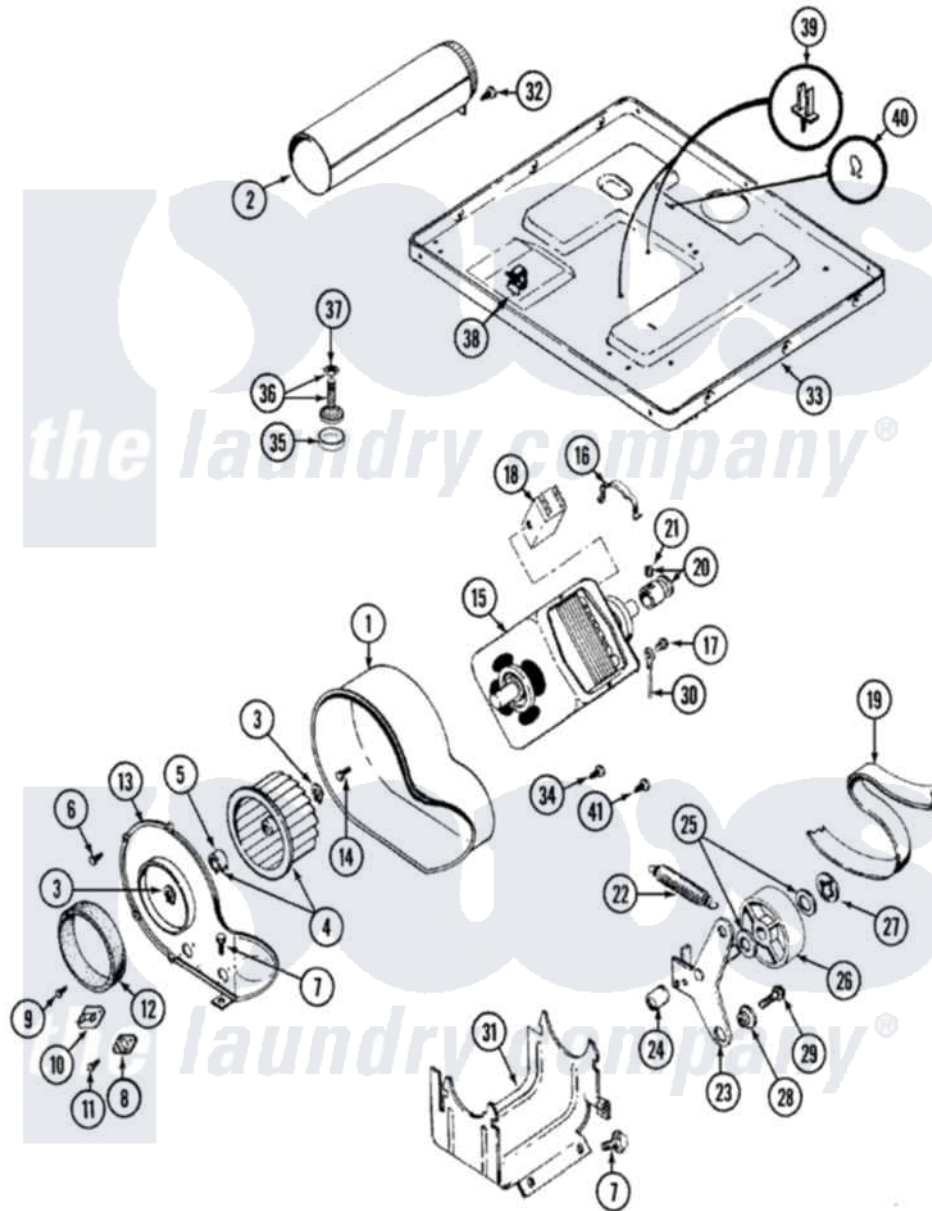

Maytag LDG8424AAM 06 - MOTOR DRIVE

Maytag [Residential Maytag LDG8424AAM Dryer Parts](#) Parts Diagram 06 - MOTOR DRIVE
 Click on the part number to view part

| Item | Original Part Number | Replaced By | Status | Part Description |
|------|-------------------------|---------------------------|--------|---|
| 1 | Y312893 | | | Housing, Blower |
| 2 | Y303442 | | | EXHAUST DUCT ASSEMBLY |
| 3 | 410233 | 9703438 | | Ring-Retrn |
| 4 | Y303836 | | | Blower Wheel Assembly And Clamp |
| 5 | 312967 | | | Clamp, Blower Housing |
| 6 | Y312961 | W10116751 | | Screw |
| 7 | Y313561 | | | Screw----NA |
| 8 | 307250 | | | Thermostat, Multi-Temp |
| 9 | 211294 | 90767 | | Screw, 8A X 3/8 HeX Washer Head Tapping |
| 10 | 306604 | | | Cut-Off, Thermal Part Not Used |
| 11 | 314848 | W10116760 | | Screw |
| 12 | Y312901 | | | Seal, Housing Cover |
| 13 | 314846 | | | Cover, Blower Housing |
| 14 | Y310632 | 1163839 | | Screw |