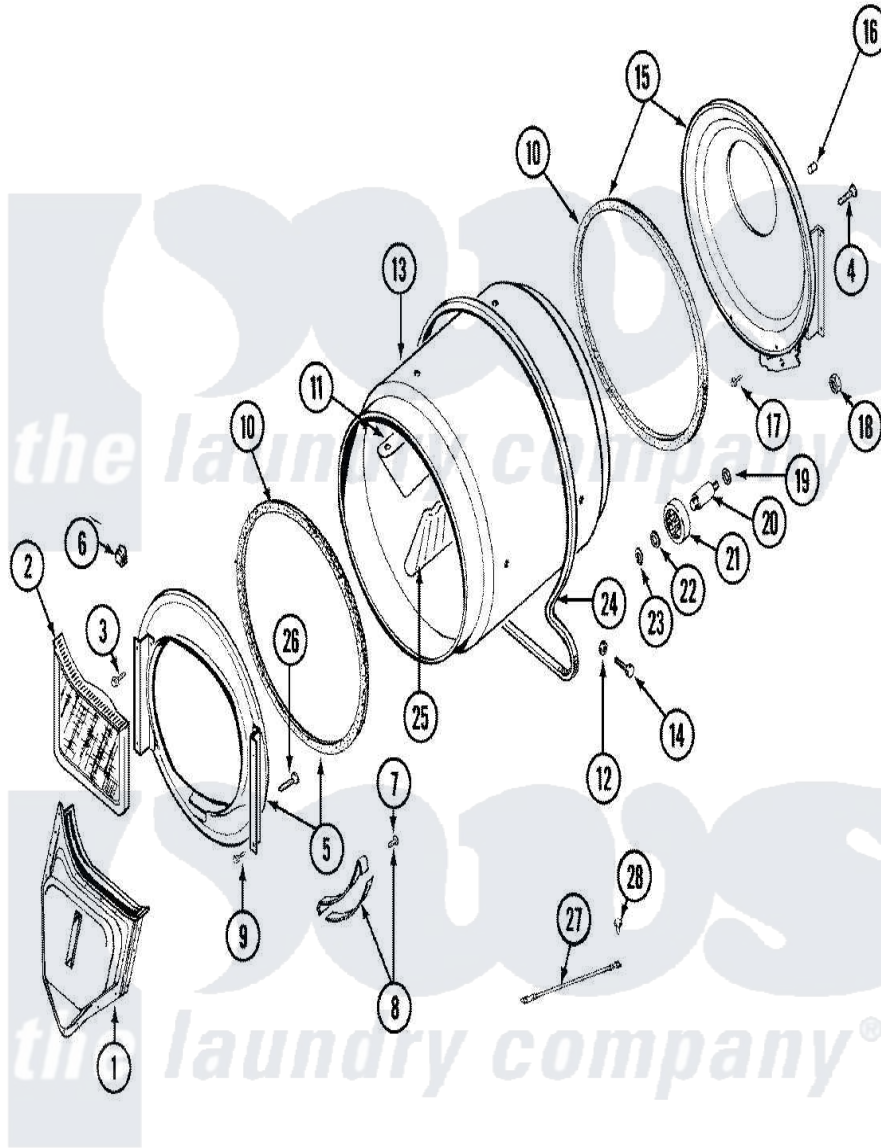

# Maytag LDG8424AAM 07 - TUMBLER

Maytag Residential Maytag LDG8424AAM Dryer Parts Parts Diagram 07 - TUMBLER  
 Click on the part number to view part

Item	Original Part Number	Replaced By	Status	Part Description
1	<a href="#">33001016</a>			Outlet Duct Assembly
2	33001171	<a href="#">33002970</a>		Lint Filte
3	313764		Not Available	SCREW
4	<a href="#">Y313561</a>			Screw----NA
5	<a href="#">33001179</a>			Front, Tumbler
6	<a href="#">Y310376</a>			Clip, Door Switch Harness
7	<a href="#">210720</a>			Rivet, Bearing To Tumbler Frmt
8	<a href="#">306508</a>			Tumbler Bearing Kit ---W
9	Y310632	<a href="#">1163839</a>		Screw
10	<a href="#">314820</a>			Seal, Tumbler
11	<a href="#">33001012</a>			Baffle
12	<a href="#">314158</a>			Washer, Baffle To Tumbler
13	33001108		Not Available	DRYER TUMBLER, W/O BAFFLES
14	<a href="#">Y310759</a>			Screw, Tumbler Baffles
15	<a href="#">33001178</a>			Back, Tumbler
16	313915	<a href="#">31-3915</a>		Tech Sheet

17	Y310632	<a href="#">1163839</a>	Screw
18	312538	<a href="#">33001443</a>	Nut, Hex
19	Y313347	<a href="#">312535</a>	Washer, Vault Mounting Brk.
20	Y312948	<a href="#">6-3129480</a>	Shaft- Tumbler
21	Y303373	<a href="#">12001541</a>	Drum Roller/Washer Assembly--W
22	<a href="#">312535</a>		Washer, Vault Mounting Brk.
23	410233	<a href="#">9703438</a>	Ring-Retrn
24	<a href="#">Y312959</a>		Poly "V" Belt For Tumbler
25	<a href="#">33001004</a>		Baffle, Tall
26	Y314110	<a href="#">33002917</a>	Screw, No.10-16
27	<a href="#">901220</a>		Ground Wire
28	910343	<a href="#">488234</a>	Screw 8-32 X 1/4