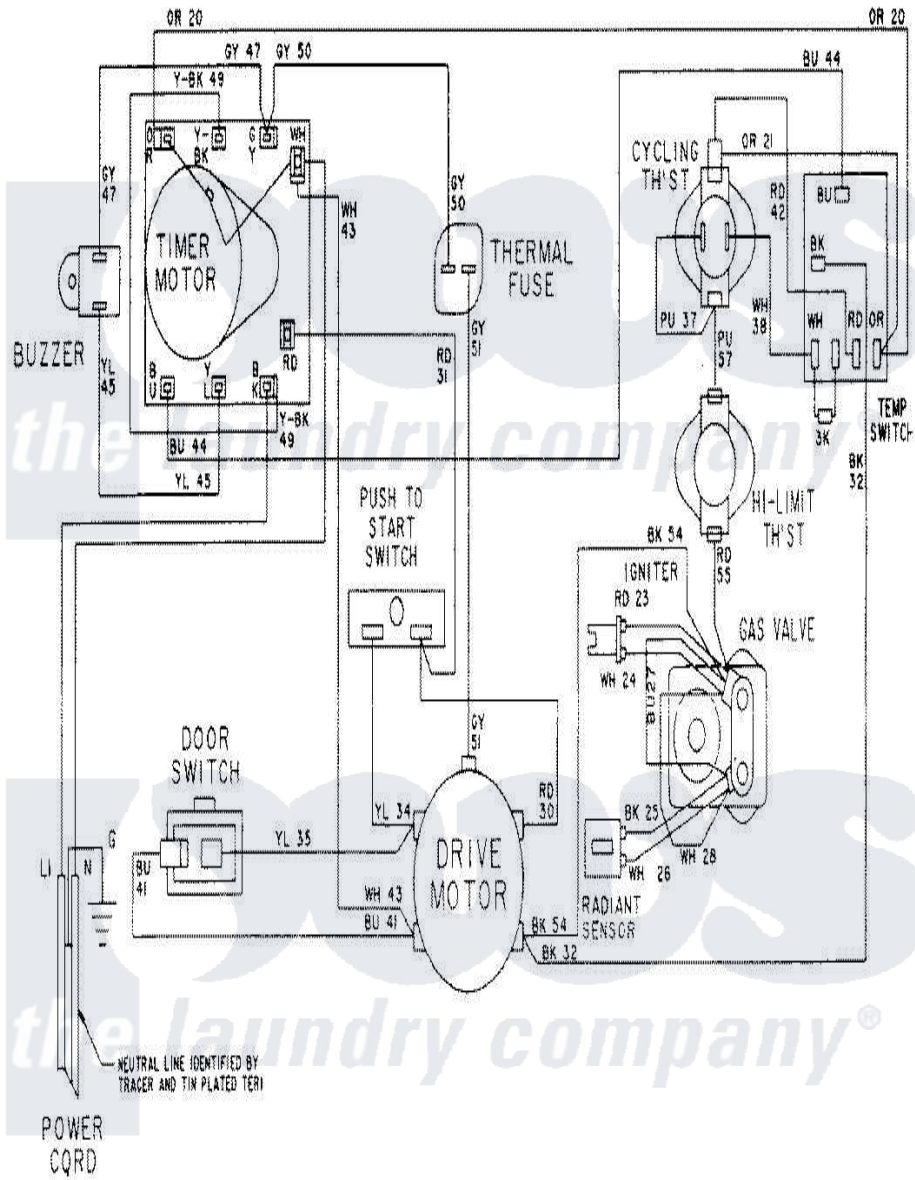

Maytag LDG8424AAM 08 - WIRING INFORMATION

Maytag Residential Maytag LDG8424AAM Dryer Parts Parts Diagram 08 - WIRING INFORMATION
 Click on the part number to view part

Item	Original Part Number	Replaced By	Status	Part Description
NI	15001573		Not Available	WIRING INFORMATION
"	15001038		Not Available	WIRING INFORMATION