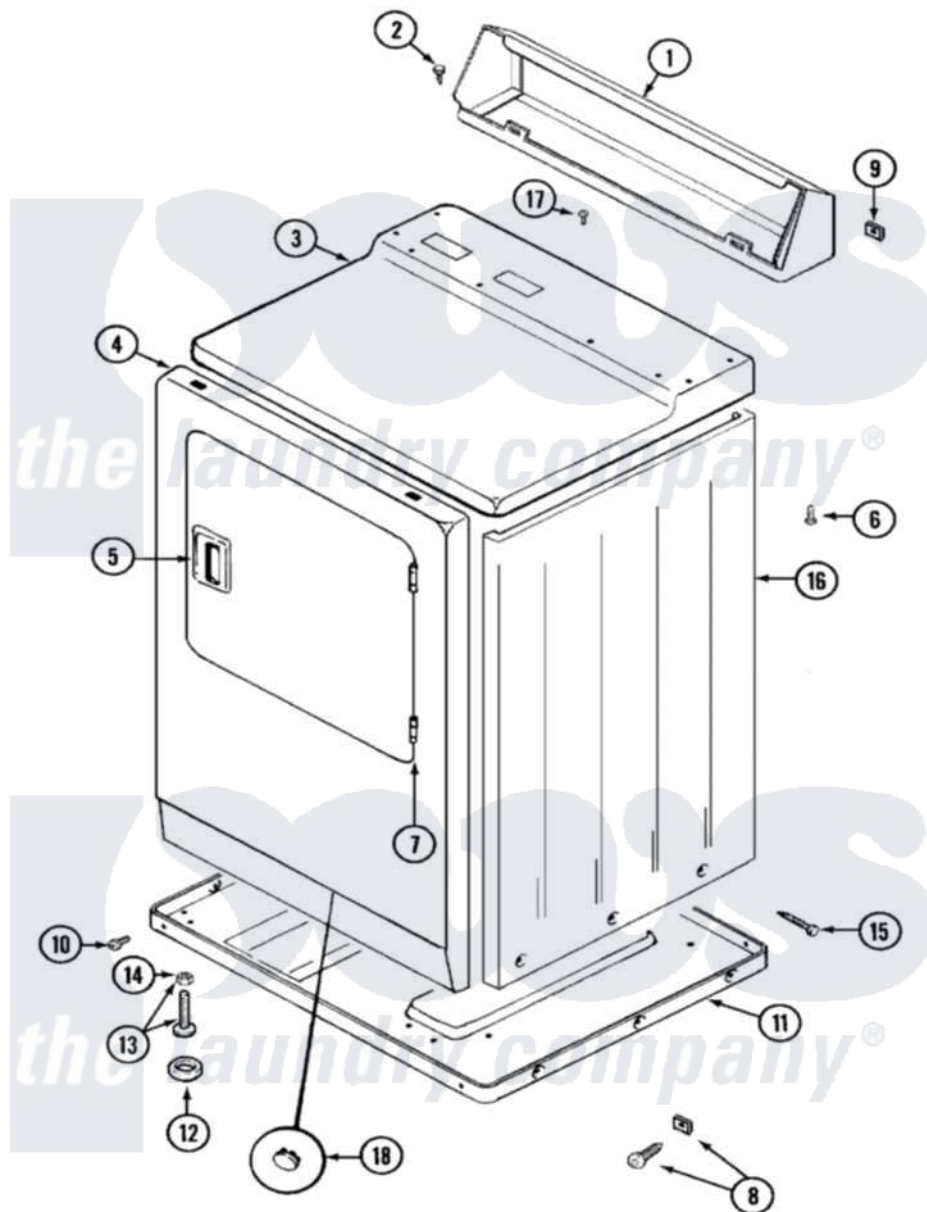

# Maytag LDG8424ABE 01 - CABINET-FRONT

Maytag Residential Maytag LDG8424ABE Dryer Parts Parts Diagram 01 - CABINET-FRONT  
 Click on the part number to view part

Item	Original Part Number	Replaced By	Status	Part Description
1	<a href="#">Y305193</a>			Console
2	216423	<a href="#">3370225</a>		Screw
3	<a href="#">33001165</a>			Top Cover Assembly
4	<a href="#">33001242</a>			Panel, Front
5	<a href="#">33001241</a>			Handle, Door
6	<a href="#">214354</a>			Screw, Top Cover To Cabnt.
7	<a href="#">33001230</a>			Hinge, Door
8	<a href="#">204439</a>			Screw And Fstner Assembly
9	<a href="#">215075</a>			Fastener, Control Panel To Console
10	<a href="#">Y313561</a>			Screw---NA
"	Y310632	<a href="#">1163839</a>		Screw
11	Y303361		Not Available	BASE ASSY. (UPPER & LOWER)
12	<a href="#">Y314137</a>			Foot, Rubber
13	<a href="#">Y305086</a>			Adjustable Leg And Nut
14	Y052740	<a href="#">62739</a>		Nut, Lock

15	<a href="#">213007</a>		Xfor Cabinet See Cabinet, Back
16	33001159	<a href="#">33001327</a>	Cabinet
17	210186	<a href="#">3370225</a>	Screw
18	33001132	<a href="#">33002342</a>	Plug, Sifht Hole