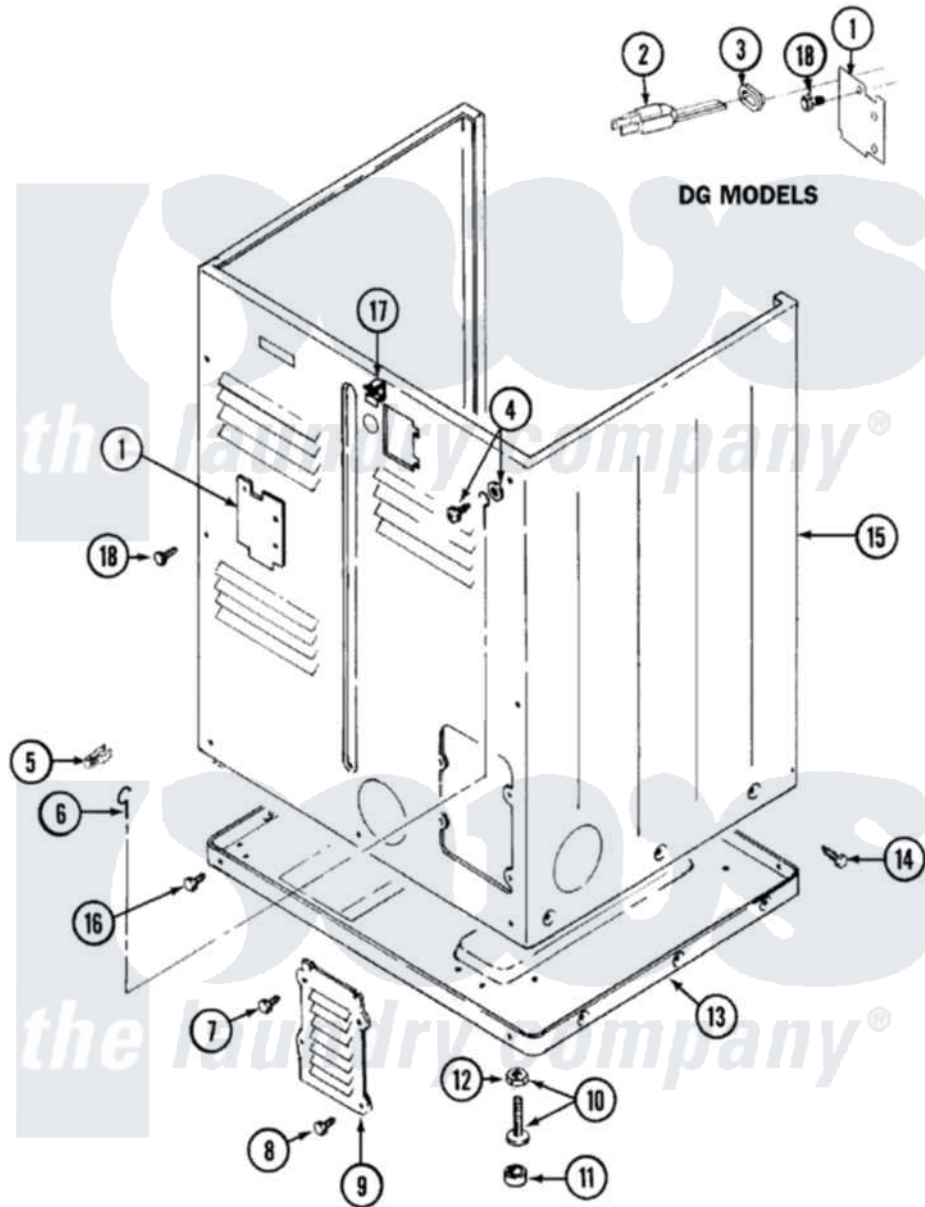

# Maytag LDG8424ABE 02 - CABINET-REAR

Maytag [Residential Maytag LDG8424ABE Dryer Parts](#) Parts Diagram 02 - CABINET-REAR  
 Click on the part number to view part

Item	Original Part Number	Replaced By	Status	Part Description
1	Y312905		Not Available	COVER, TERMINAL
2	33001246		Not Available	CORD, POWER
3	<a href="#">211881</a>			Grommet, Cord Part Not Used- Gas Models Only
4	303846	<a href="#">22003781</a>		Screw, Ground Strap
5	<a href="#">301548</a>			Clamp, Ground Wire
6	<a href="#">204807</a>			Ground Wire, Supp. Plte To Top Cover
7	<a href="#">Y313559</a>			Screw
8	211294	<a href="#">90767</a>		Screw, 8A X 3/8 HeX Washer Head Tapping
9	Y312951		Not Available	ACCESS COVER, BACK
10	<a href="#">Y305086</a>			Adjustable Leg And Nut
11	<a href="#">Y314137</a>			Foot, Rubber
12	Y052740	<a href="#">62739</a>		Nut, Lock
13	Y303361		Not Available	BASE ASSY. (UPPER & LOWER)
14	<a href="#">213007</a>			Xfor Cabinet See Cabinet,

14	<a href="#">Z13007</a>		Back
15	33001159	<a href="#">33001327</a>	Cabinet
16	<a href="#">Y313561</a>		Screw---NA
"	Y310632	<a href="#">1163839</a>	Screw
17	<a href="#">Y310376</a>		Clip, Door Switch Harness
18	<a href="#">Y313561</a>		Screw---NA