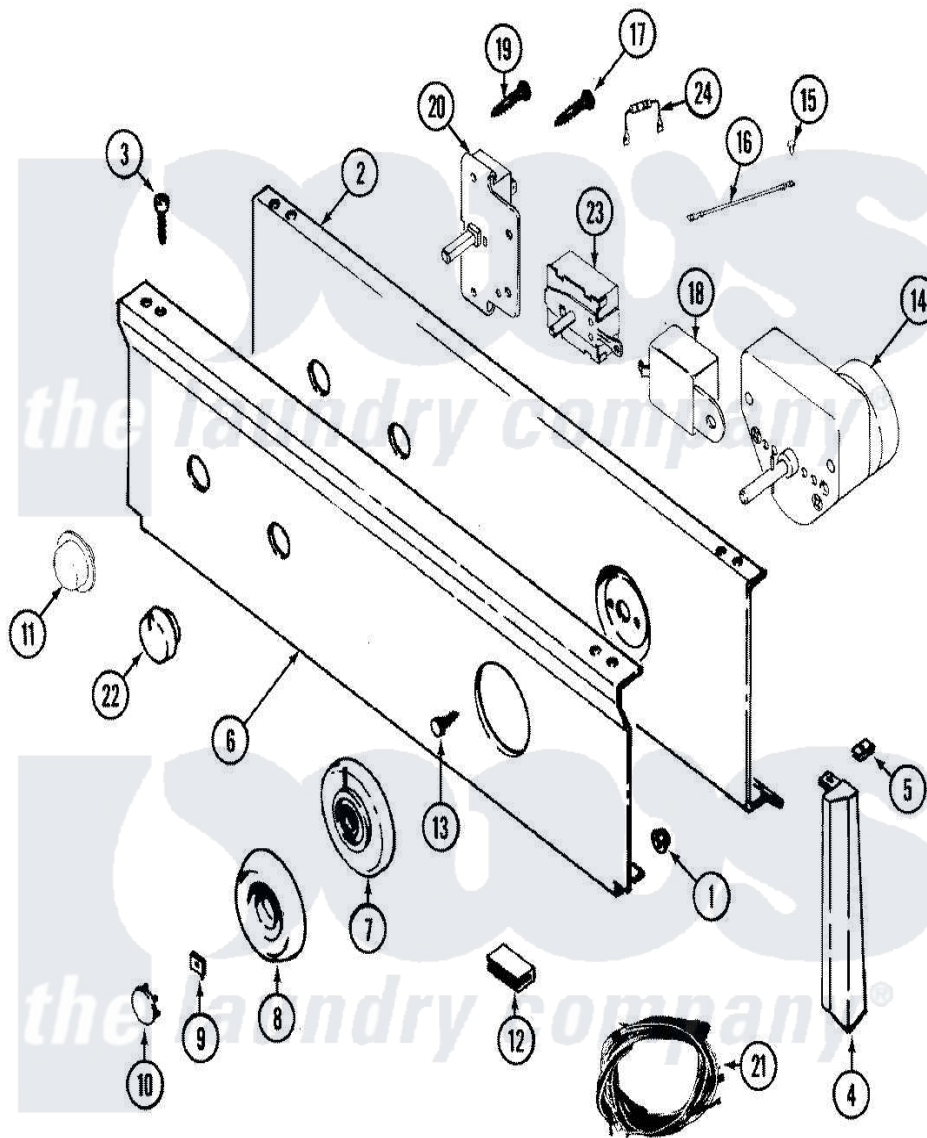

# Maytag LDG8424ABE 03 - CONTROL PANEL

Maytag Residential Maytag LDG8424ABE Dryer Parts Parts Diagram 03 - CONTROL PANEL  
 Click on the part number to view part

Item	Original Part Number	Replaced By	Status	Part Description
1	<a href="#">214872</a>			Palnut, End Cap Note: Nut, Lamp Holder
2	33001237		Not Available	PLATE, SUPPORT
3	<a href="#">210932</a>			Screw, No.8 X 9/16 Ctsk Note: Screw, Inlet Duct
4	22001289		Not Available	END CAP, CTRL. PNL. (LT-WHT)
"	<a href="#">22001291</a>			End Cap, Control Panel
"	<a href="#">22001564</a>			Cap, End
"	22001565		Not Available	CAP, END (LT-WHT)
5	<a href="#">214894</a>			Fastener, End Cap
6	<a href="#">33001066</a>			Panel, Control
7	<a href="#">33001183</a>			Skirt, Timer Dial
8	<a href="#">33001255</a>			Knob, Timer
9	<a href="#">312273</a>			Nut, Control Knob
10	216250	<a href="#">22001446</a>		Cap, Knob
11	33001185	<a href="#">33001187</a>		Button

12	<a href="#">214897</a>		Pad, Control Panel
13	315317	<a href="#">488234</a>	Screw 8-32 X 1/4
14	<a href="#">Y308254</a>		Timer
15	210186	<a href="#">3370225</a>	Screw
16	<a href="#">204807</a>		Ground Wire, Supp. Plte To Top Cover
17	315317	<a href="#">488234</a>	Screw 8-32 X 1/4
18	Y308205	<a href="#">33001623</a>	Buzzer, Non-Adjustable
19	315317	<a href="#">488234</a>	Screw 8-32 X 1/4
20	33001232	Not Available	SWITCH, PUSH TO START
21	<a href="#">33001547</a>		Harness, Wire
"	<a href="#">33001126</a>		Harness, Wire
"	<a href="#">33001352</a>		Wire Harness, Main
22	22001268	Not Available	KNOB ASSY. (WHT)
23	33001226	Not Available	SWITCH, TEMP. (4 POSITIONS)
24	<a href="#">33001105</a>		Resistor
25	33001266	Not Available	MANUAL, USE & CARE (FRENCH)