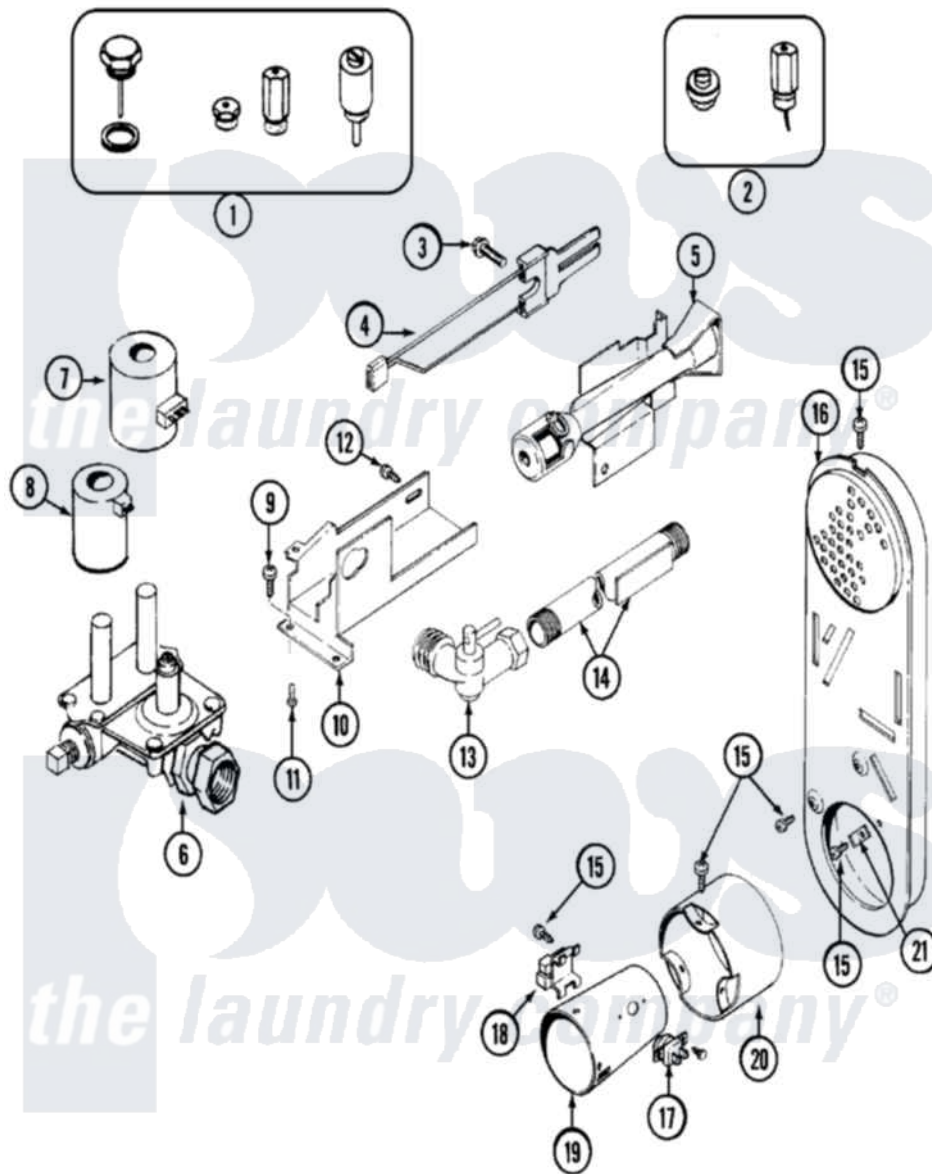

Maytag LDG8424ABE 06 - GAS VALVE

Maytag [Residential Maytag LDG8424ABE Dryer Parts](#) Parts Diagram 06 - GAS VALVE
 Click on the part number to view part

Item	Original Part Number	Replaced By	Status	Part Description
1	Y306195	MAL9000AXX		LP Gas Con
2	306204	33002924		Gas Conv K
3	304971			Screw Note: Screw, Igniter
4	304970	4391996		Ignitor
5	33001247	33002793		Burner Assembly
6	306176			Valve, Gas
7	306106			Coil, Holding And Booster--W
8	306105	694540		Coil, 60 Hz
9	Y313561			Screw---NA
10	314566			Gas Control Bracket
11	Y313559			Screw
12	314082	90767		Screw, 8A X 3/8 HeX Washer Head Tapping
"	314568	Y313559		Screw
13	Y303349			Angle Shut-Off, Gas Valve
14	Y303383	33001735		Pipe And Bracket Assembly Series 18 Not Needed Use

15	211294	90767	Vavle
			Screw, 8A X 3/8 HeX Washer Head Tapping
16	Y308504		Not Available
			INLET DUCT ASSEMBLY
17	303395		Thermostat, Hi-Limit
18	Y303377	338906	Radiant, Sensor
19	Y308548		Combustion Cone Assembly
20	Y303841		Cone, Extension
21	Y312890		Retainer, Heater Chamber