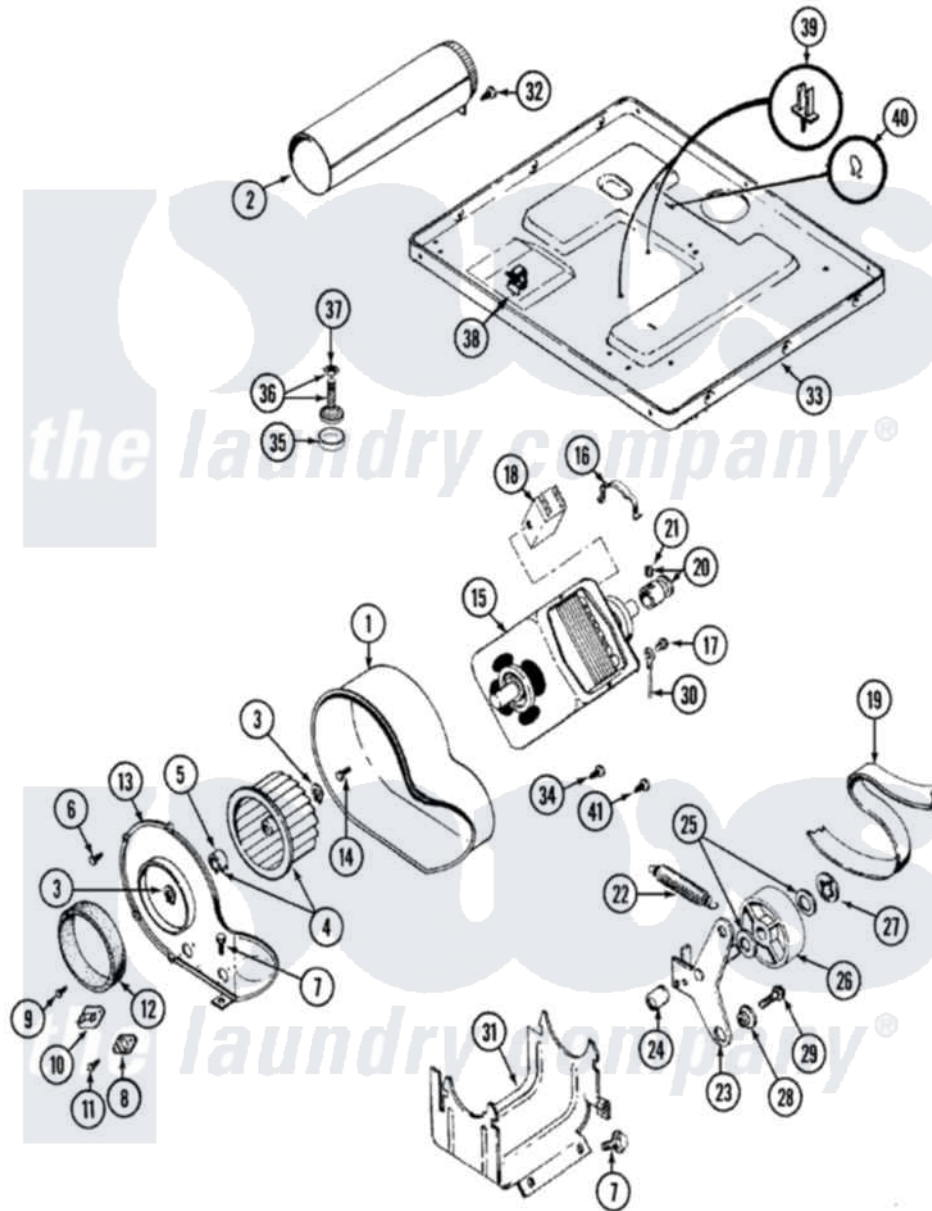

Maytag LDG8424ABE 07 - MOTOR DRIVE

Maytag [Residential Maytag LDG8424ABE Dryer Parts](#) Parts Diagram 07 - MOTOR DRIVE
 Click on the part number to view part

Item	Original Part Number	Replaced By	Status	Part Description
1	Y312893			Housing, Blower
2	Y303442			EXHAUST DUCT ASSEMBLY
3	410233	9703438		Ring-Retrn
4	Y303836			Blower Wheel Assembly And Clamp
5	312967			Clamp, Blower Housing
6	Y312961	W10116751		Screw
7	Y313561			Screw----NA
8	307250			Thermostat, Multi-Temp
9	211294	90767		Screw, 8A X 3/8 HeX Washer Head Tapping
10	306604			Cut-Off, Thermal Part Not Used
11	314848	W10116760		Screw
12	Y312901			Seal, Housing Cover
13	314846			Cover, Blower Housing
14	Y310632	1163839		Screw

15	Y303358	W10410999	Motor-Drive
16	Y015825		Clip, Motor To Motor Support
18	Y303877		Not Available
	Y303879		SWITCH, MOTOR EXTERNAL START No.303358-2, No.303358-4, 303358-7
"	Y303879		Switch, Motor External Start
"	306207		Not Available
	Y312959		(PROD. No.303358-8 & No.303358-9)
19	Y312959		Poly "V" Belt For Tumbler
20	Y305185	6-3051850	Pulley- MO
21	Y053241		Set Screw, Motor Pulley
22	Y303945		IDLER SPRING ASSY. W/PLUG
23	Y303363	6-3033630	Idler Arm
24	Y313582	W10116756	Spacer
25	Y312527		Washer, Idler Shaft
26	Y303705	6-3037050	Pulley- ID
27	312958	354987	Ring, Retaining
28	Y312894	315772	Sleeve, Idler Arm
29	Y014874		Screw, Idler Arm And Sleeve
31	312897		Not Available
	Y310632		SUPPORT, MOTOR
32	Y310632	1163839	Screw
33	Y305084		Base Assembly
35	Y314137		Foot, Rubber
36	Y305086		Adjustable Leg And Nut
37	Y052740	62739	Nut, Lock
38	Y310376		Clip, Door Switch Harness
39	315471	22003298	Retainer, Wire
40	410490		Spring, Retainer Wire Harness
41	Y312961	W10116751	Screw