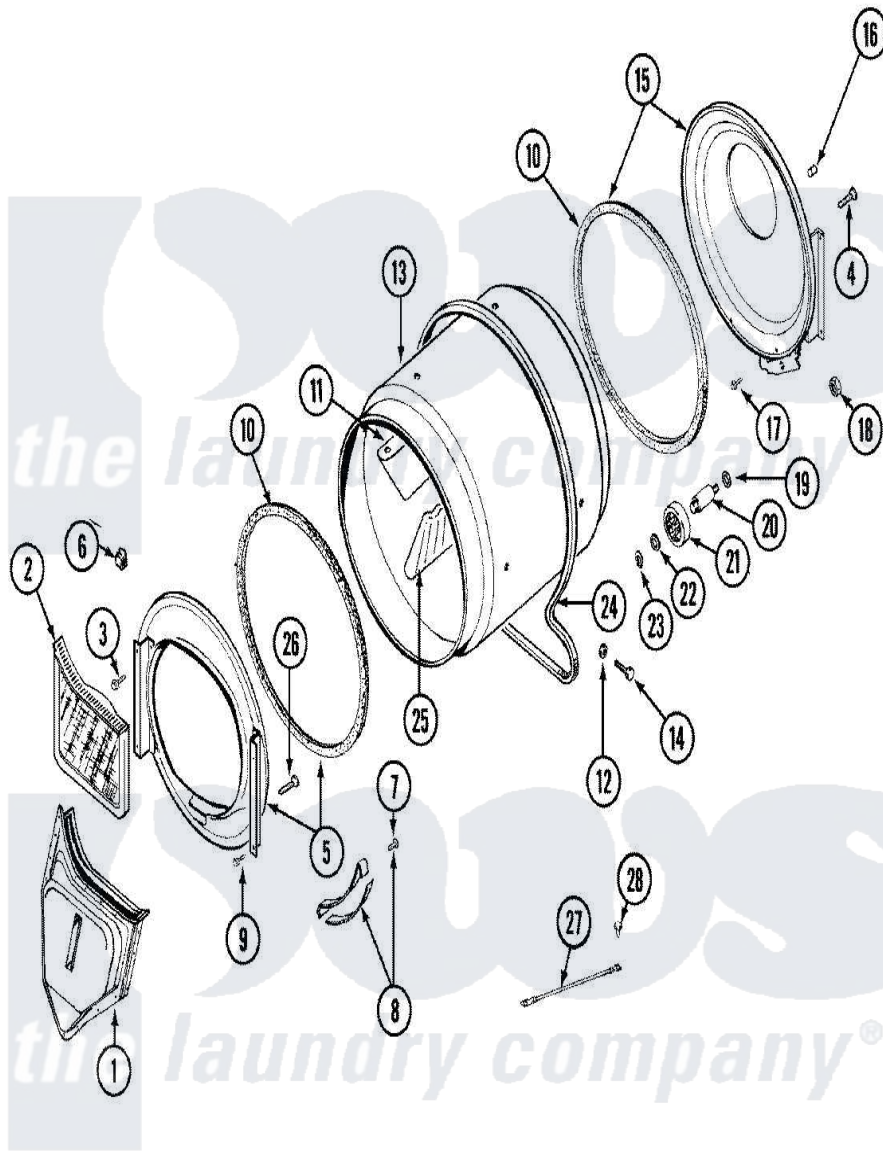

Maytag LDG8424ABE 08 - TUMBLER

Maytag [Residential Maytag LDG8424ABE Dryer Parts](#) Parts Diagram 08 - TUMBLER
 Click on the part number to view part

Item	Original Part Number	Replaced By	Status	Part Description
1	33001016			Outlet Duct Assembly
2	33001171	33002970		Lint Filte
3	313764		Not Available	SCREW
4	Y313561			Screw----NA
5	33001179			Front, Tumbler
6	Y310376			Clip, Door Switch Harness
7	210720			Rivet, Bearing To Tumbler Frmt
8	306508			Tumbler Bearing Kit ----W
9	Y310632	1163839		Screw
10	314820			Seal, Tumbler
11	33001012			Baffle
12	314158			Washer, Baffle To Tumbler
13	33001108		Not Available	DRYER TUMBLER, W/O BAFFLES
14	Y310759			Screw, Tumbler Baffles
15	33001178			Back, Tumbler
16	313915	31-3915		Tech Sheet

17	Y310632	1163839	Screw
18	312538	33001443	Nut, Hex
19	Y313347	312535	Washer, Vault Mounting Brk.
20	Y312948	6-3129480	Shaft- Tumbler
21	Y303373	12001541	Drum Roller/Washer Assembly--W
22	312535		Washer, Vault Mounting Brk.
23	410233	9703438	Ring-Retrn
24	Y312959		Poly "V" Belt For Tumbler
25	33001004		Baffle, Tall
26	Y314110	33002917	Screw, No.10-16