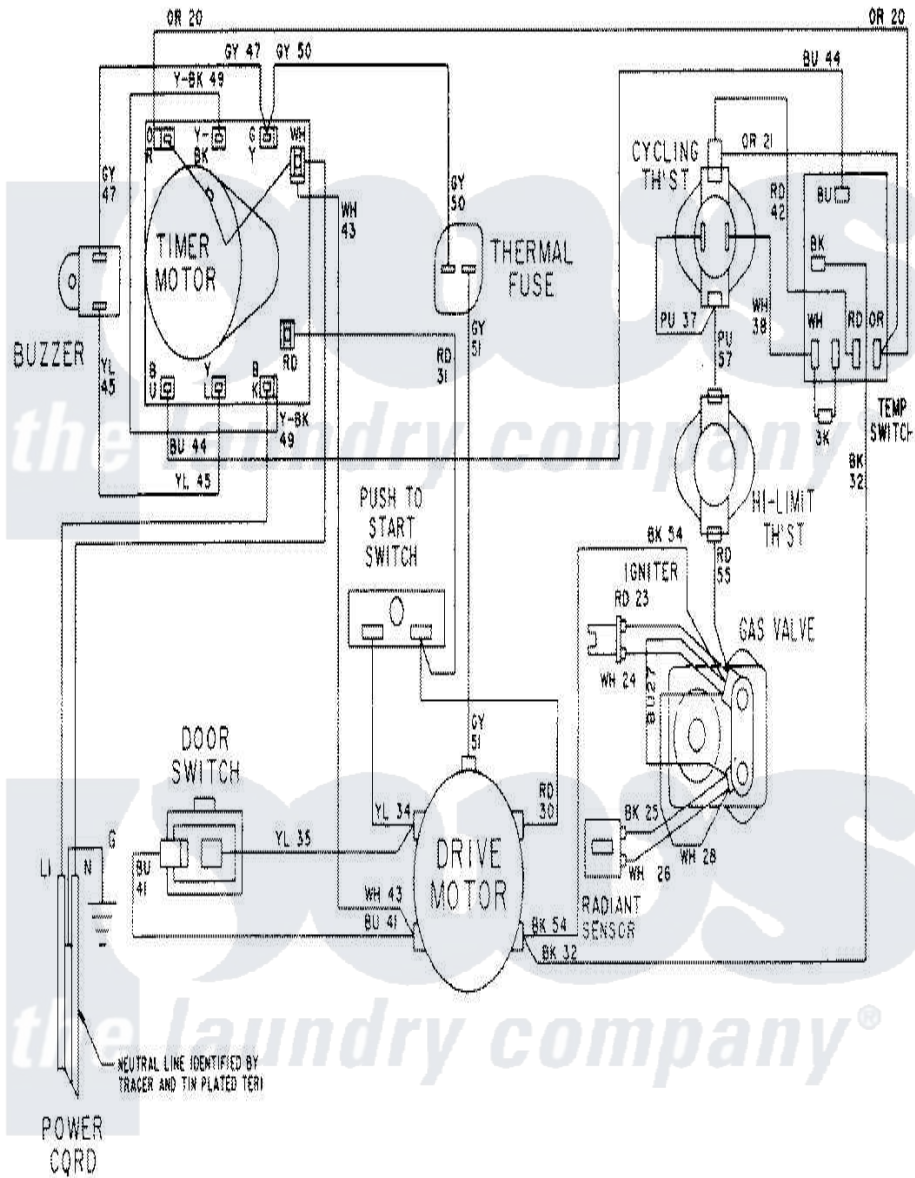

Maytag LDG8424ABE 09 - WIRING INFORMATION

Maytag Residential Maytag LDG8424ABE Dryer Parts Parts Diagram 09 - WIRING INFORMATION
 Click on the part number to view part

Item	Original Part Number	Replaced By	Status	Part Description
NI	15001573		Not Available	WIRING INFORMATION
"	15001038		Not Available	WIRING INFORMATION