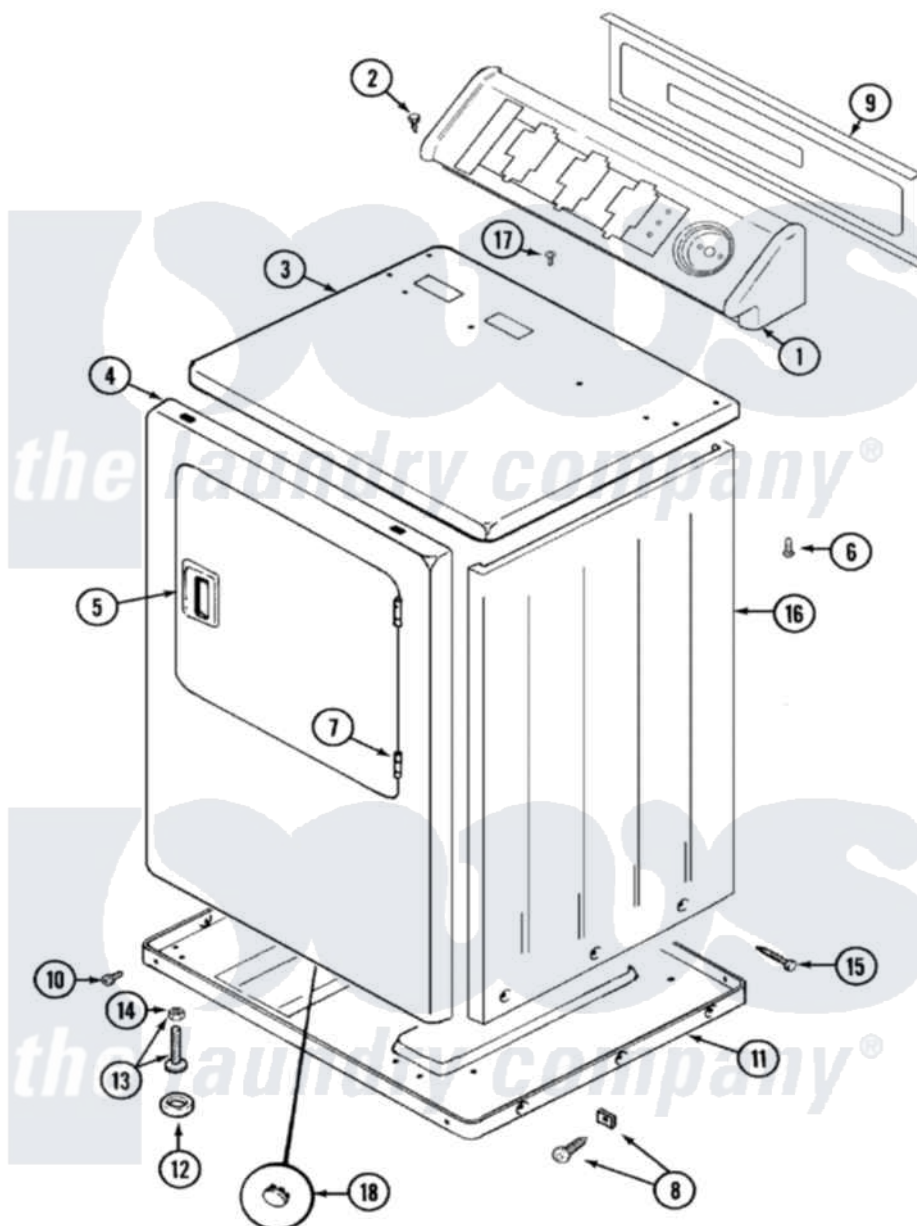

Maytag LDG8426AAE 01 - CABINET-FRONT

Maytag Residential Maytag LDG8426AAE Dryer Parts Parts Diagram 01 - CABINET-FRONT
 Click on the part number to view part

Item	Original Part Number	Replaced By	Status	Part Description
1	33001612		Not Available	CONSOLE (WHT)
2	216423	3370225		Screw
3	33001608			Cover, Top
4	33001610			Panel, Front
"	33001486	98008544		Screw
5	33001241			Handle, Door
6	214354			Screw, Top Cover To Cabnt.
7	33001230			Hinge, Door
8	12001341			Screw And Fastener Kit
9	33001625		Not Available	PANEL, BACK----NA
10	Y313561			Screw----NA
"	Y310632	1163839		Screw
11	Y303361		Not Available	BASE ASSY. (UPPER & LOWER)
12	Y314137			Foot, Rubber
13	Y305086			Adjustable Leg And Nut
14	Y052740	62739		Nut, Lock

15	213007		Xfor Cabinet See Cabinet, Back
16	33001159	33001327	Cabinet
17	210186	3370225	Screw
18	33001614	Not Available	PLUG, FRONT PANEL (WHT)