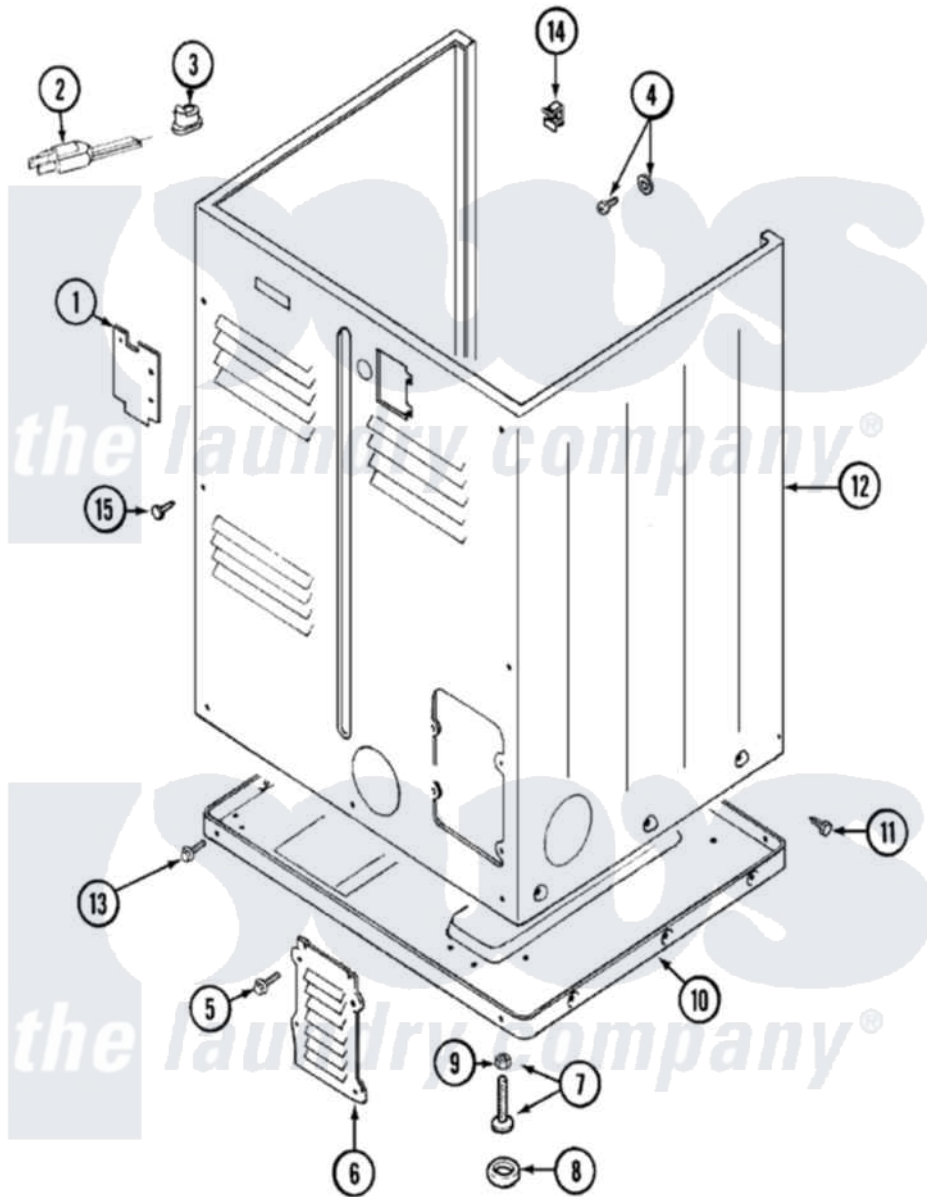

Maytag LDG8426AAE 02 - CABINET-REAR

Maytag [Residential Maytag LDG8426AAE Dryer Parts](#) Parts Diagram 02 - CABINET-REAR
 Click on the part number to view part

Item	Original Part Number	Replaced By	Status	Part Description
1	Y312905		Not Available	COVER, TERMINAL
2	33001246		Not Available	CORD, POWER
3	211881			Grommet, Cord Part Not Used- Gas Models Only
4	303846	22003781		Screw, Ground Strap
5	216423	3370225		Screw
6	Y312951		Not Available	ACCESS COVER, BACK
7	Y305086			Adjustable Leg And Nut
8	Y314137			Foot, Rubber
9	Y052740	62739		Nut, Lock
10	Y303361		Not Available	BASE ASSY. (UPPER & LOWER)
11	213007			Xfor Cabinet See Cabinet, Back
12	33001159	33001327		Cabinet
13	Y313561			Screw----NA
"	Y310632	1163839		Screw