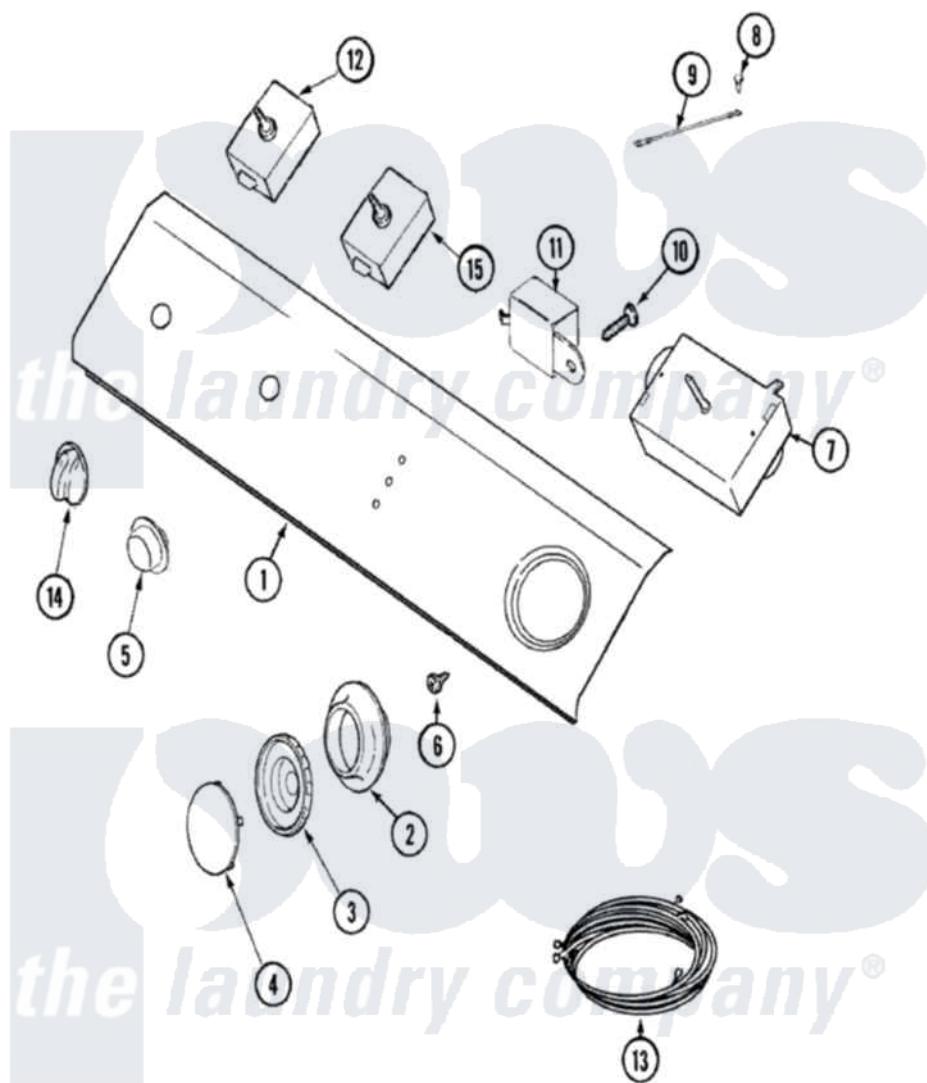

Maytag LDG8426AAE 03 - CONTROL PANEL

Maytag Residential Maytag LDG8426AAE Dryer Parts Parts Diagram 03 - CONTROL PANEL
 Click on the part number to view part

| Item | Original Part Number | Replaced By | Status | Part Description |
|------|--------------------------|--------------------------|--------|---|
| 1 | 33001590 | | | Panel, Control |
| " | 22001662 | 8534058 | | Screw |
| 2 | 33001621 | | | Skirt, Timer Dial |
| 3 | 22001659 | | | Timer Knob - Grey |
| 4 | 22001664 | | | Timer Knob Insert/Cap |
| 5 | 33001619 | 37001071 | | Button, Push-To-Start |
| 6 | 33001690 | 90767 | | Screw, 8A X 3/8 HeX Washer Head Tapping |
| 7 | 33001632 | | | Timer |
| 8 | 210186 | 3370225 | | Screw |
| 9 | 22001654 | | | Wire, Ground |
| 10 | 216423 | 3370225 | | Screw |
| 11 | 33001623 | | | Buzzer, Non-Adjustable |
| 12 | 33001726 | 33001618 | | Switch- PU |
| 13 | 33001664 | | | Wire Harness, Main |
| 14 | 22001663 | | | Knob, Selector Switch |
| 15 | 33001639 | | | Switch, Temperature |