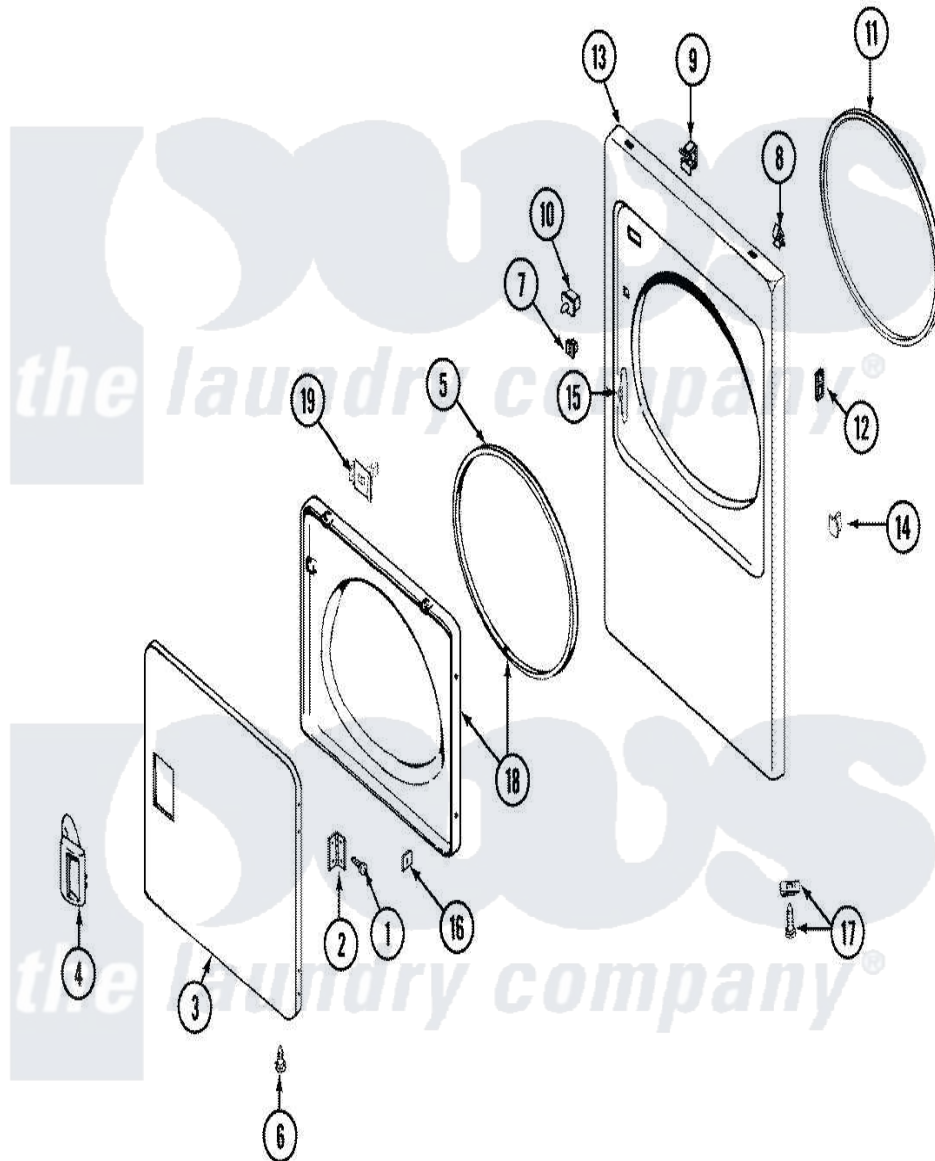

# Maytag LDG8426AAE 04 - DOOR

Maytag [Residential Maytag LDG8426AAE Dryer Parts](#) Parts Diagram 04 - DOOR  
 Click on the part number to view part

Item	Original Part Number	Replaced By	Status	Part Description
1	<a href="#">Y314062</a>			Screw, Door Hinge And Panel
2	<a href="#">33001230</a>			Hinge, Door
3	<a href="#">22001817</a>			Sheet, Sound Damper
"	<a href="#">33001240</a>			Door
4	<a href="#">33001241</a>			Handle, Door
5	<a href="#">33001131</a>			Seal, Door
6	33001132	<a href="#">33002342</a>		Plug, Sifht Hole
7	Y304578	<a href="#">LA-1003</a>		Door Catch Kit
8	<a href="#">22001650</a>			Fastener, Spring
9	<a href="#">Y310376</a>			Clip, Door Switch Harness
10	33001509	<a href="#">W10169313</a>		Switch-Dor
11	<a href="#">314937</a>			Seal, Front Panel
12	33001487		Not Available	NUT, SPEED
13	33001486	<a href="#">98008544</a>		Screw
"	<a href="#">33001610</a>			Panel, Front
14	33001174	<a href="#">LA-1003</a>		Door Catch Kit

15	<a href="#">33001175</a>		Cover, Hinge Hole
16	<a href="#">Y313910</a>		Clip, Door Liner To Outer Panel
17	<a href="#">12001341</a>		Screw And Fastener Kit
18	33001243	Not Available	PANEL, INNER DOOR (W/SEAL)
19	<a href="#">33001305</a>		Strike, Door