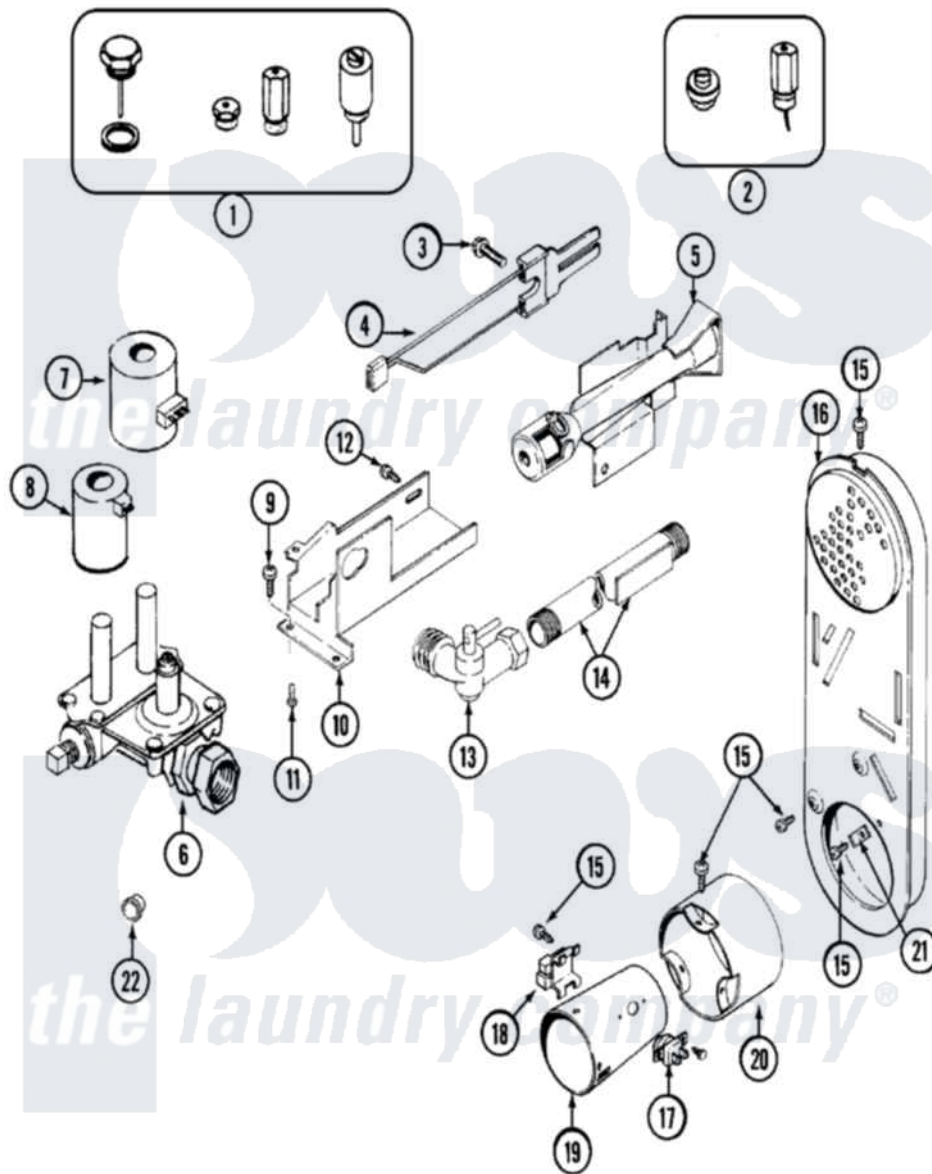

Maytag LDG8426AAE 06 - GAS VALVE

Maytag [Residential Maytag LDG8426AAE Dryer Parts](#) Parts Diagram 06 - GAS VALVE
 Click on the part number to view part

Item	Original Part Number	Replaced By	Status	Part Description
1	Y306195	MAL9000AXX		LP Gas Con
2	306204	33002924		Gas Conv K
3	304971			Screw Note: Screw, Igniter
4	304970	4391996		Ignitor
5	33001247	33002793		Burner Assembly
6	306176			Valve, Gas
7	306106			Coil, Holding And Booster--W
8	306105	694540		Coil, 60 Hz
9	Y313561			Screw---NA
10	314566			Gas Control Bracket
11	Y313559			Screw
12	314568	Y313559		Screw
"	314082	90767		Screw, 8A X 3/8 HeX Washer Head Tapping
13	Y303349			Angle Shut-Off, Gas Valve
"	33001842	3406051		Elbow Union Assembly Pipe And Bracket Assembly

14	Y303383	33001735	Series 18 Not Needed Use Vavle
15	211294	90767	Screw, 8A X 3/8 HeX Washer Head Tapping
16	Y308504	Not Available	INLET DUCT ASSEMBLY
17	303395		Thermostat, Hi-Limit
18	Y303377	338906	Radiant, Sensor
19	Y308548		Combustion Cone Assembly
20	Y303841		Cone, Extension
21	Y312890		Retainer, Heater Chamber
22	33001693		Cap, Gas Pipe