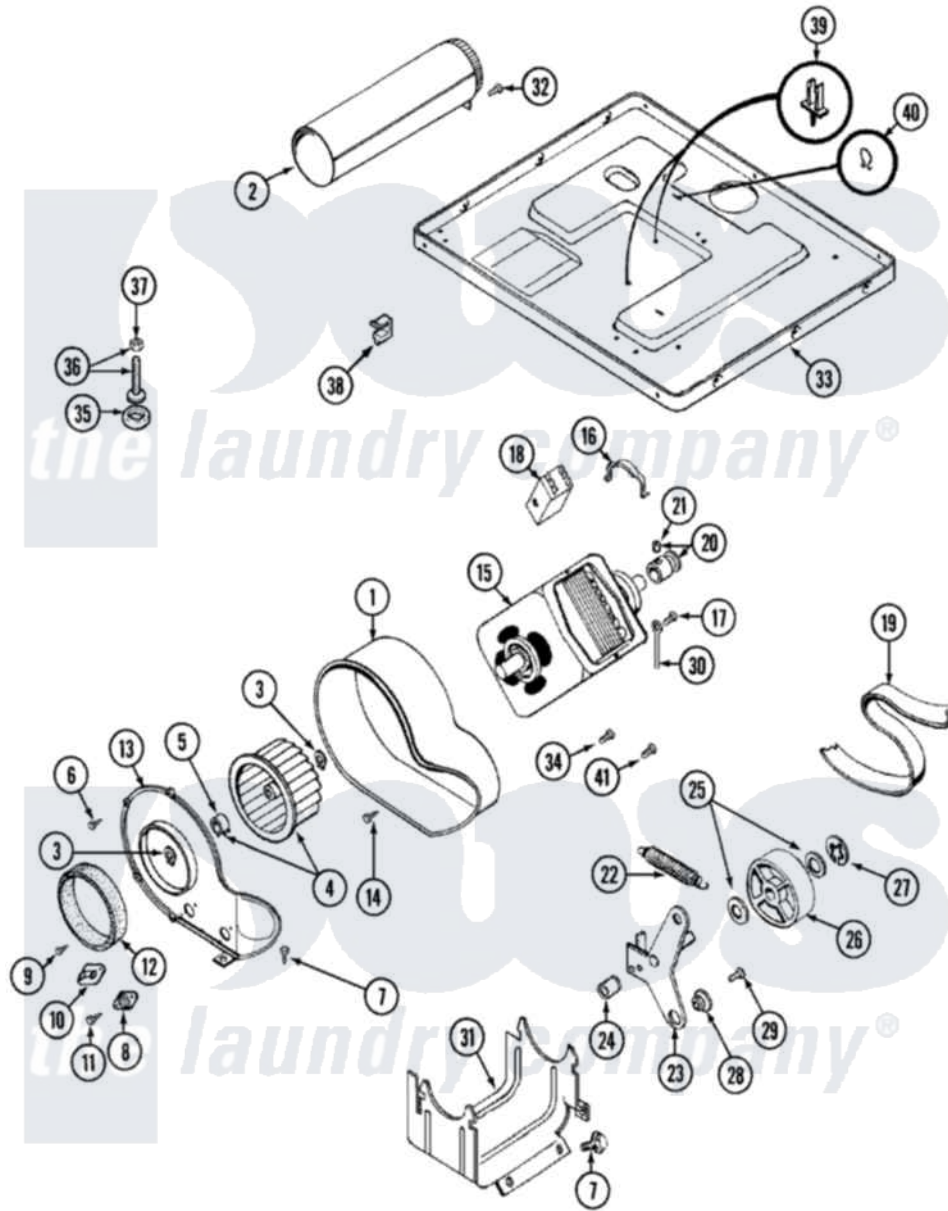

# Maytag LDG8426AAE 07 - MOTOR DRIVE

Maytag [Residential Maytag LDG8426AAE Dryer Parts](#) Parts Diagram 07 - MOTOR DRIVE  
 Click on the part number to view part

Item	Original Part Number	Replaced By	Status	Part Description
1	<a href="#">Y312893</a>			Housing, Blower
2	Y303442			EXHAUST DUCT ASSEMBLY
3	410233	<a href="#">9703438</a>		Ring-Retrn
4	<a href="#">Y303836</a>			Blower Wheel Assembly And Clamp
5	<a href="#">312967</a>			Clamp, Blower Housing
6	Y312961	<a href="#">W10116751</a>		Screw
7	<a href="#">Y313561</a>			Screw----NA
8	<a href="#">307250</a>			Thermostat, Multi-Temp
9	211294	<a href="#">90767</a>		Screw, 8A X 3/8 HeX Washer Head Tapping
10	<a href="#">306604</a>			Cut-Off, Thermal Part Not Used
11	314848	<a href="#">W10116760</a>		Screw
12	<a href="#">Y312901</a>			Seal, Housing Cover
13	<a href="#">314846</a>			Cover, Blower Housing
14	314818	<a href="#">1163839</a>		Screw